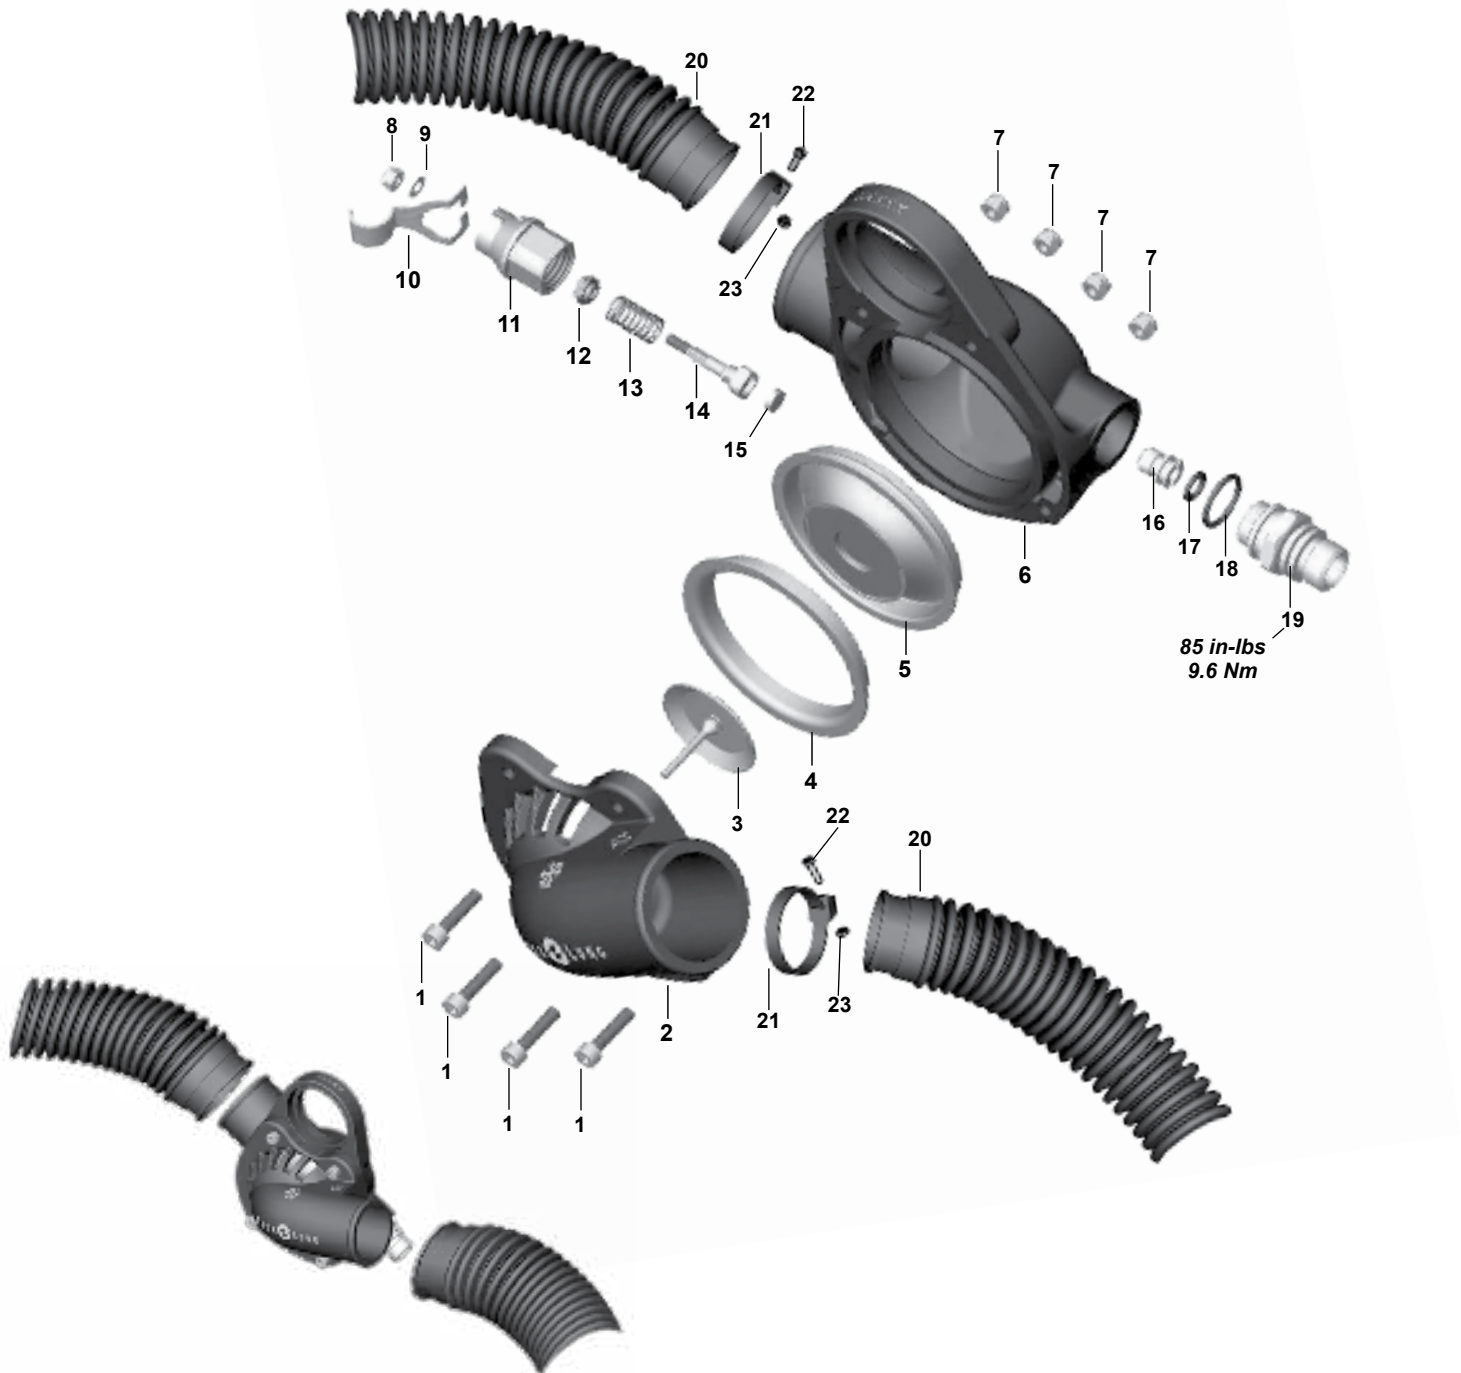

Mistral Second Stage

2006 Discontinued

KEY#	PART#	DESCRIPTION
-----	RA121118	Overhaul Parts Kit, Entire Mistral
1----	RG911506	Screw, caphead (1-ea)
2----	RG912184	Exhalation box
3----	RG912196	Exhaust valve
4----	RG912173	Sealing ring
5----	RG911475	Diaphragm
6----	RG911510	Inhalation box
7----	RG911505	Locknut (1-ea)
8----	RG911782	Locknut
9----	RG912176	Washer
10----	RG912181	Lever
11----	RG911819	Valve insert
12----	RG912207	Poppet bearing

KEY#	PART#	DESCRIPTION
13----	RG911492	Spring
14----	RG912174	Poppet
15----	RG911333	MP seat
16----	RG911404	Crown orifice
17----	RG911848	O-ring (20 pk)
18----	RG911844	O-ring (20 pk)
19----	RG911418	Inlet fitting
20----	RG911507	Corrugated hose
21----	RG911514	Clamping band "R"
22----	RG911515	Screw
23----	RG911516	Nut
N/S---	RG911508	Mistral MP hose (630 mm)
----	RG911509	Mistral MP hose (245 mm)

Part numbers in **BOLD ITALICS** are included in the service kit