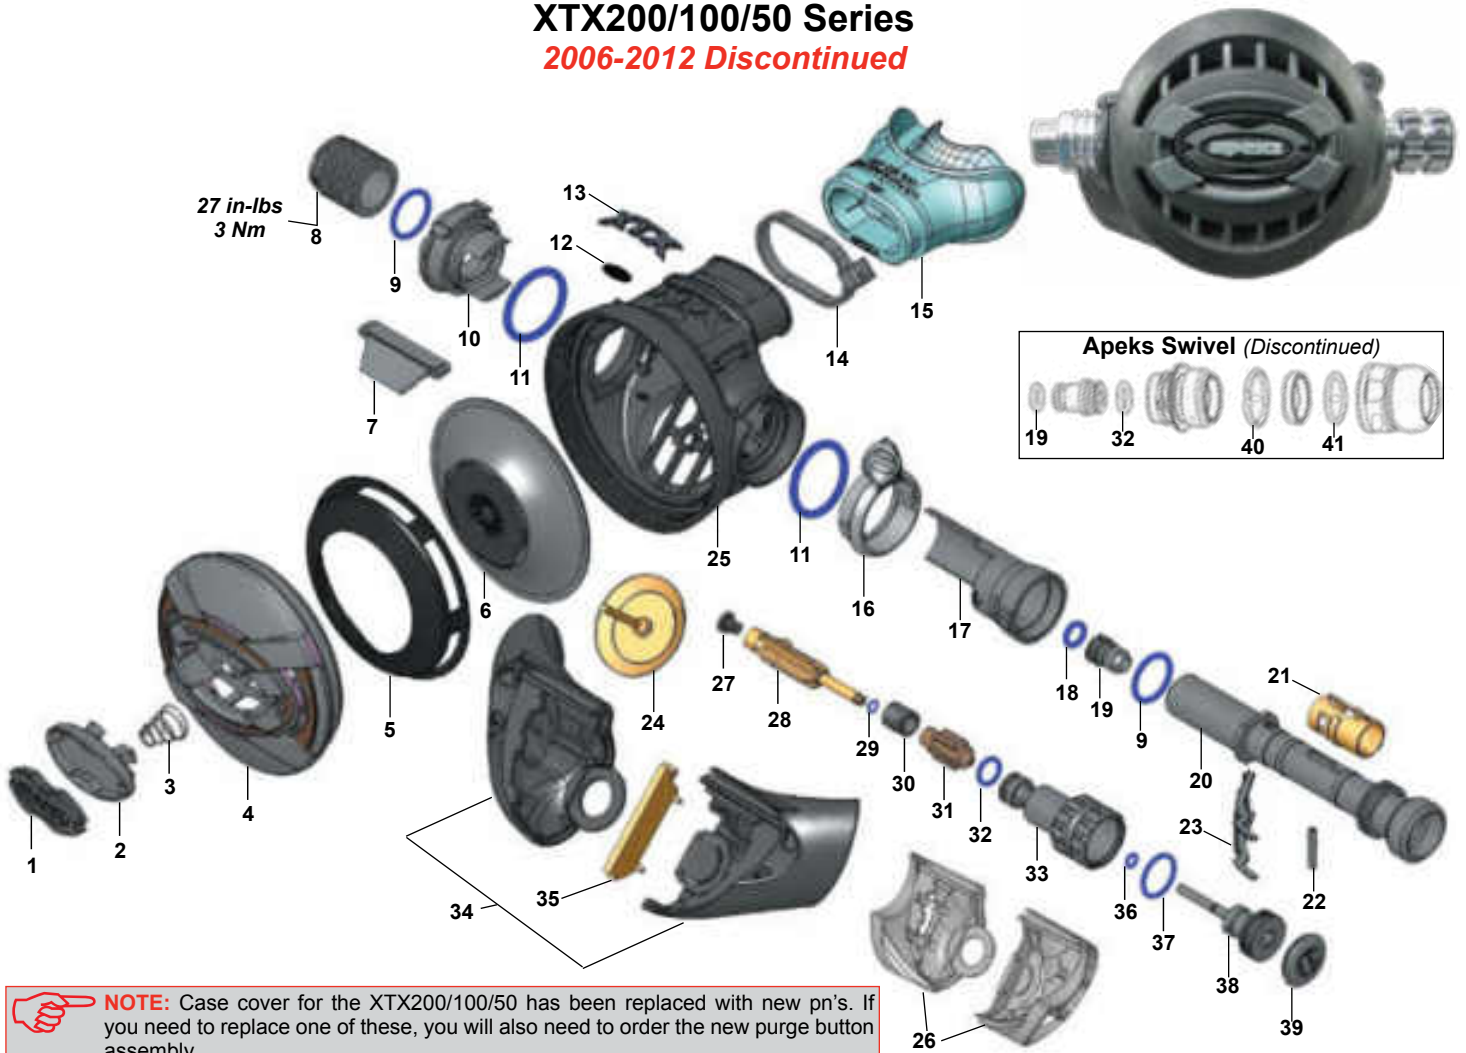

XTX200/100/50 Series
2006-2012 Discontinued

KEY#	PART#	DESCRIPTION	KEY#	PART#	DESCRIPTION
-----	RS135111	Universal Second Stage Service Kit	15	RA117137	Comfobite Mouthpiece
-----	RS135121	Service Kit, Swivel Hose	-----	RG911253	Mouthpiece, Standard, Octopus
1	RG912218	Decal (old version)	16	RG912148	Venturi Ring
2	RG912391	Purge Button (old version)	-----	RG912389	Venturi Ring, Yellow
-----	RG912132	Purge Button, Yellow (old version)	17	RG912390	Venturi Lever Body
3	RG912139	Spring (old version)	18	RG912222	O-ring (10 pk)
4	RG912155	Case Cover, Tungsten (must also order RG912246)	19	RG912233	Seat
-----	RG912145	Case Cover, XTX200 (must also order RG912246)	20	RG912133	Valve Spindle, Chrome, XTX200/50
-----	RG912256	Case Cover, XTX100 (must also order RG912023)	-----	RG912331	Valve Spindle, Satin, XTX100
-----	RG912401	Case Cover, XTX50 (must also order RG912021)	21	RG912392	Spindle Collar
-----	RG912144	Case Cover, Yellow (must also order RG912024)	22	RG912025	Spring Pin
5	RG912384	Diaphragm Cover, Black	23	RG912281	Lever
6	RG912123	Diaphragm	24	RG912196	Exhaust Valve
7	RG912091	Deflector	25	RG912386	Case
8	RG912318	Heat Exchanger, PVD, Tungsten	26	RA117143	Small Exhaust Tee, Set
-----	RG912101	Heat Exchanger, Chrome, XTX200/50	27	RG912198	MP Seat, Silicone
-----	RG912103	Heat Exchanger, Satin, XTX100	28	RG912090	Shuttle Valve
9	RG912225	O-ring (10 pk)	29	RG912234	O-ring (10 pk)
10	RG912129	Blanking Piece	30	RG912080	Spring
-----	RG912130	Blanking Piece, Yellow	31	RG912092	Counter-Balance Cylinder
11	RG912232	O-ring (10 pk)	32	RG912229	O-ring (10 pk)
12	NLA	Decal, Tungsten	33	RG912333	Adjusting Screw, PVD, Tungsten
-----	NLA	Decal, XTX200	-----	RG912150	Adjusting Screw, Chrome, XTX200/50
-----	RG912288	Decal, XTX100	-----	RG912334	Adjusting Screw, Satin, XTX100
-----	RG912289	Decal, XTX50	34	RA117144	Large Exhaust Tee, Set
13	RG912395	XTX Decal, XTX200, Tungsten	35	RG912140	Exhaust Rib
-----	RG912397	XTX Decal, XTX100	36	RG912235	O-ring (10 pk)
-----	RG912396	XTX Decal, XTX50	37	RG912223	O-ring (10 pk)
-----	RG912398	XTX Decal, XTX50 Octopus	38	RG912151	Spring Adjuster
14	RG912279	Mouthpiece Clamp	39	RG911873	Plug
			40	RG912226	O-ring, Swivel Hose (10 pk)
			41	RG912228	O-ring, Swivel Hose (10 pk)

Part numbers in **BOLD ITALICS** indicate standard overhaul replacement part.