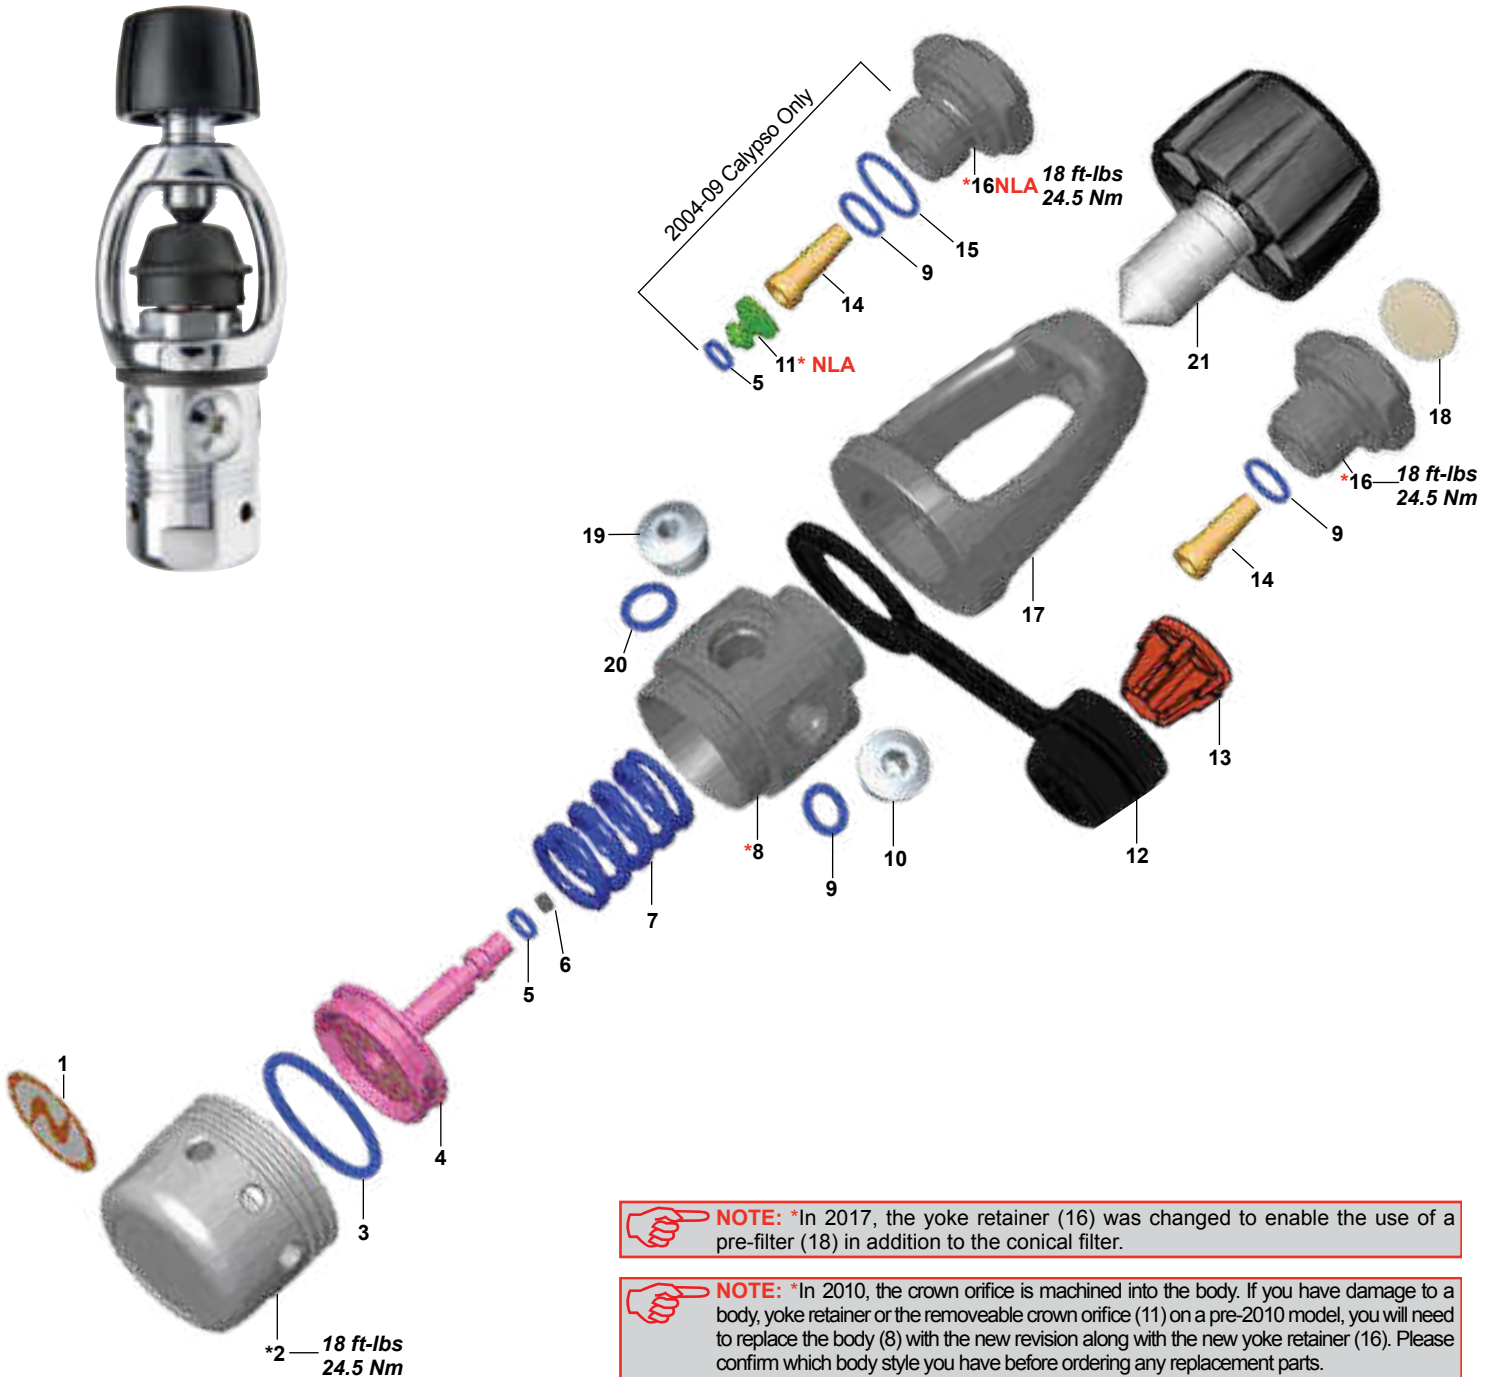

Calypso 2004-Present

NOTE: *In 2017, the yoke retainer (16) was changed to enable the use of a pre-filter (18) in addition to the conical filter.

NOTE: *In 2010, the crown orifice is machined into the body. If you have damage to a body, yoke retainer or the removeable crown orifice (11) on a pre-2010 model, you will need to replace the body (8) with the new revision along with the new yoke retainer (16). Please confirm which body style you have before ordering any replacement parts.

KEY#	PART#	DESCRIPTION
-----	RA121124	Overhaul Parts Kit (non-ACD)
-----	RT142111	First Stage, Calypso, Yoke
-----	RA119116	ACD Conversion Kit (for Yoke)
-----	RA119112	DIN Conversion Kit, 200bar 2010>(non-ACD)
1----	RG911821	Decal, Aqua Lung Logo, Orange
-----	RG911480	Decal, Aqua Lung Logo
2----	RG911889	Piston cap, Chrome w/Logo, 2017
3----	RG911463	O-ring (20 pk)
4----	RG911832	Piston
5----	RG911845	O-ring (20 pk)
6----	RG911324	HP Seat
7----	RG911325	Spring
8----	RG911822	Body, Calypso, Chrome

KEY#	PART#	DESCRIPTION
9----	RG911842	O-ring (20 pk)
10----	RG911380	Plug, MP Port, 3/8 inch
11----	NLA	Crown Orifice (only used on pre-2010 model)
12----	RG911876	Yoke Washer/Dust Cap, 2017
13----	RG911877	Insert, Yoke Dust Cap, 2017
14----	RG911650	Filter
15----	RG911844	O-ring (20 pk)
16----	RG911882	Yoke Retainer, 2017 Calypso
17----	RG911440	Yoke, Satin
-----	RG911441	Yoke, Bright Chrome
18----	RG912040	Pre Filter, 2017
-----	RA121117	Pre Filter, (20pk)
19----	RG911381	Plug, HP Port, 7/16 inch
20----	RG911462	O-ring (20 pk)
21----	RG911620	Yoke Screw

Part numbers in **BOLD ITALICS** are included in the service kit