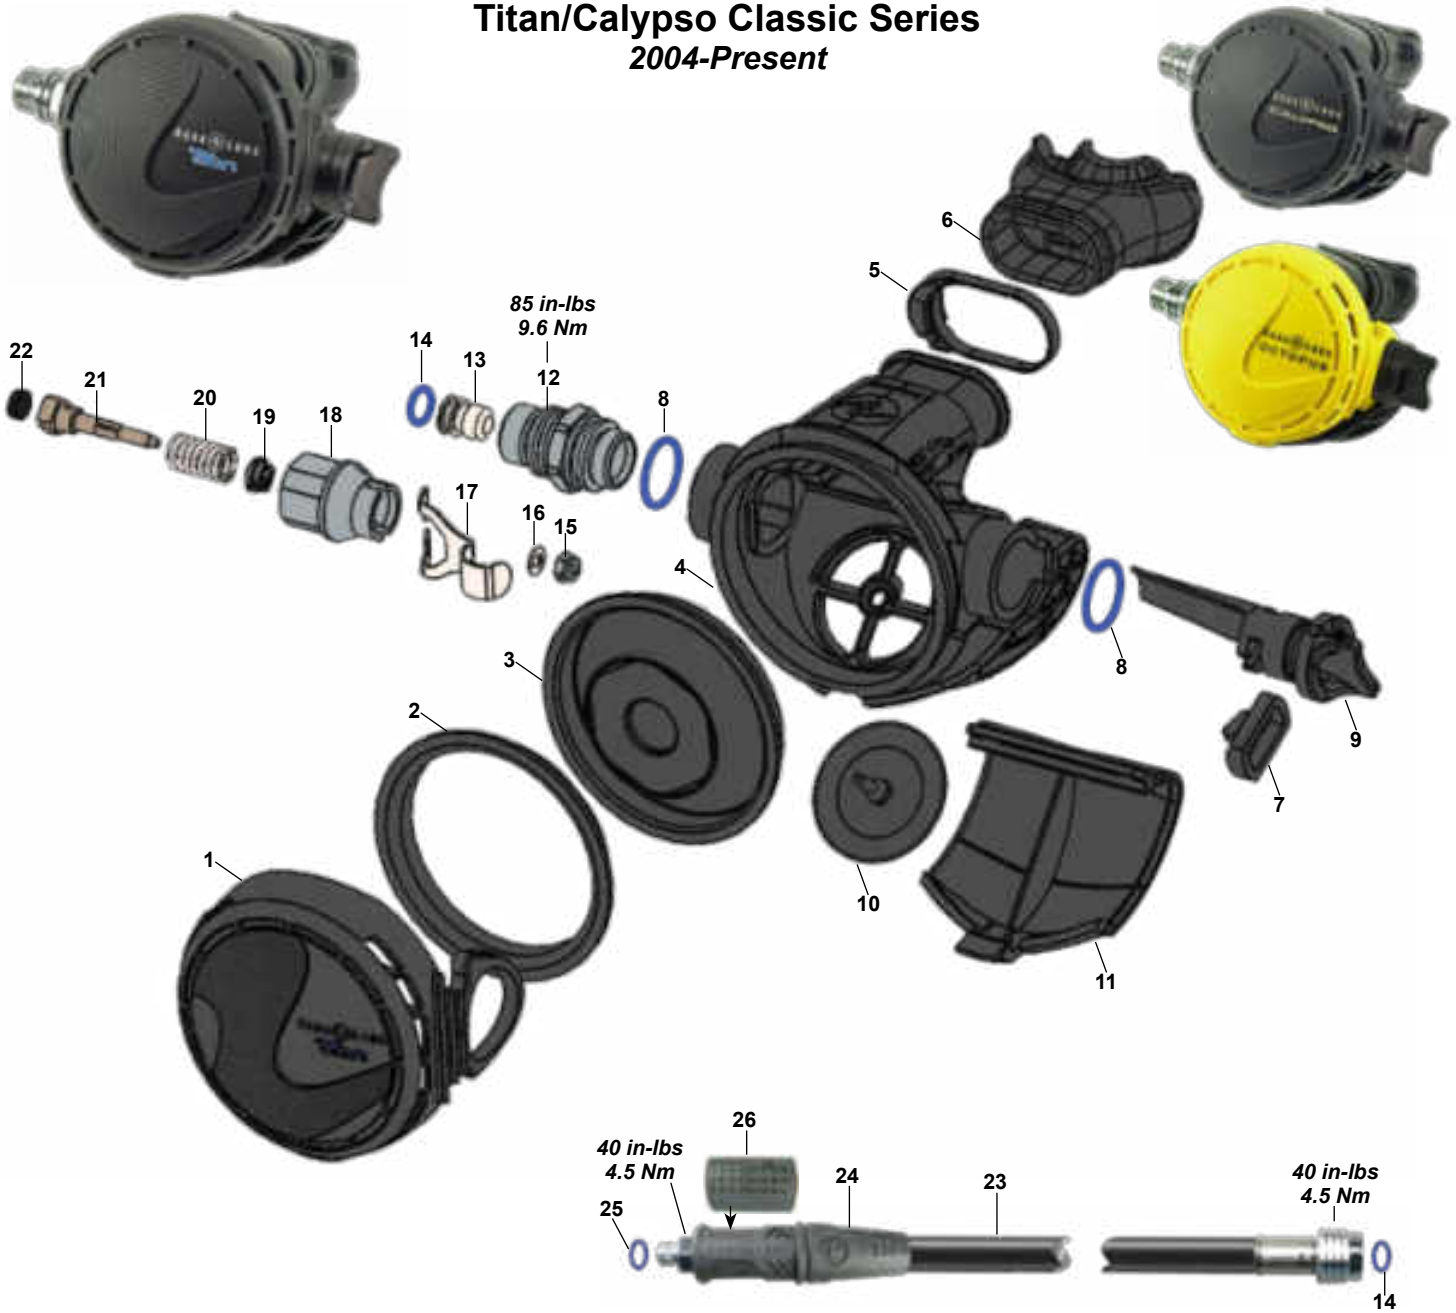

Titan/Calypso Classic Series
2004-Present

KEY#	PART#	DESCRIPTION
-----	RA121127	Overhaul Parts Kit
-----	RS141111	Second Stage, Titan Classic, 2017
-----	RS137114	Second Stage, Calypso Classic, 2017
1----	RG911887	Front Cover, Titan, 2017
-----	RG911890	Front Cover, Calypso 2017
-----	RG911886	Front Cover, Octo, 2017, Yellow
2----	RG912173	Diaphragm Washer
3----	RG911475	Diaphragm
4----	RG911891	Case, Black
5----	RG911254	Mouthpiece Clamp
6----	RG911251	Mouthpiece, Comfobite
-----	RG911253	Mouthpiece, Octopus
7----	RG911477	Retaining Clip, Venturi Switch
8----	RG911844	O-ring (20 pk)
9----	RG911879	Venturi Switch, 2017
10----	RG912196	Exhaust Valve
11----	RG911880	Exhaust Valve Cover, 2017, Black

KEY#	PART#	DESCRIPTION
-----	RG911474	Exhaust Valve Cover, Grey
12----	RG911418	Inlet Fitting
13----	RG911404	Crown
14----	RG911848	O-ring (20 pk)
15----	RG911782	Locknut
16----	RG912176	Washer
17----	RG912181	Lever
18----	RG911478	Valve Insert
19----	RG912207	Poppet bearing
20----	RG911492	Spring
21----	RG912174	Poppet
22----	RG911333	MP Seat
23----	RH119111	MP Hose, Blk, 3/8" x 30", w/ Protector
-----	RH119112	MP Hose, Octo, Yel, 3/8" x 39", w/ Protector
24----	RG911255	Hose Protector, Black
25----	RG911842	O-ring (20 pk)
26----	RG911617	Service Date Sleeve

Part numbers in **BOLD ITALICS** indicate standard overhaul replacement part