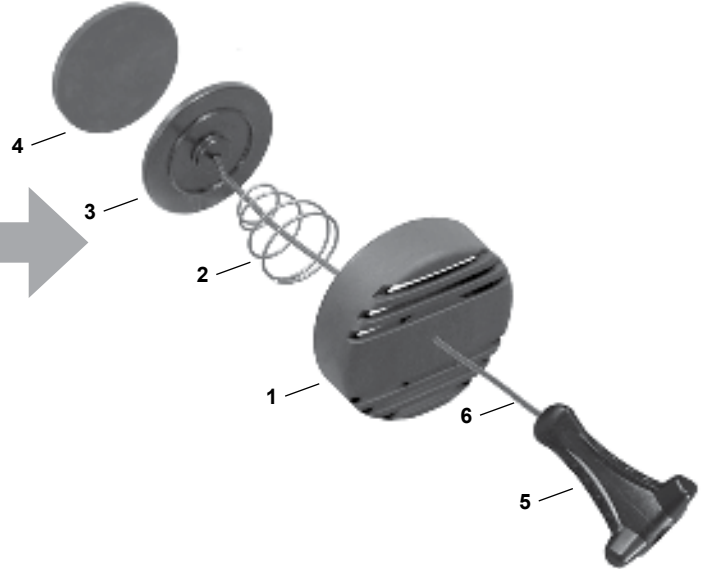

DUMP VALVE KIT

KEY#	PART#	DESCRIPTION
----	BC911124	Dump Valve Kit, Acme Thread
1----	BC911431	Cap, Over Pressure
2----	BC911488	Spring
3----	BC911269	Plate
4----	BC911268	Seal
5----	BC911440	Pull Knob
6----	BC911201	Pull Dump Cord (25')

KEY#	PART#	DESCRIPTION
----	BC911570	Dump Valve Kit, Flat Valve (Apeks)
----	BC911571	Dump Valve Kit, Flat Valve (Apeks WTX-D)
1----	BC911519	Cap, Low Profile, Blk (Apeks)
2----	BC911488	Spring
3----	BC911538	Seal Plate, Low Profile
4----	BC911444	Seal, Low Profile
5----	BC911473	Pull Knob (Apeks)
6----	BC911201	Pull Dump Cord (25')
7----	N/A	Connector Ring (WTX-D Only) Only available in Kit
8----	BC911548	Spring Compression Washer (WTX-D only)