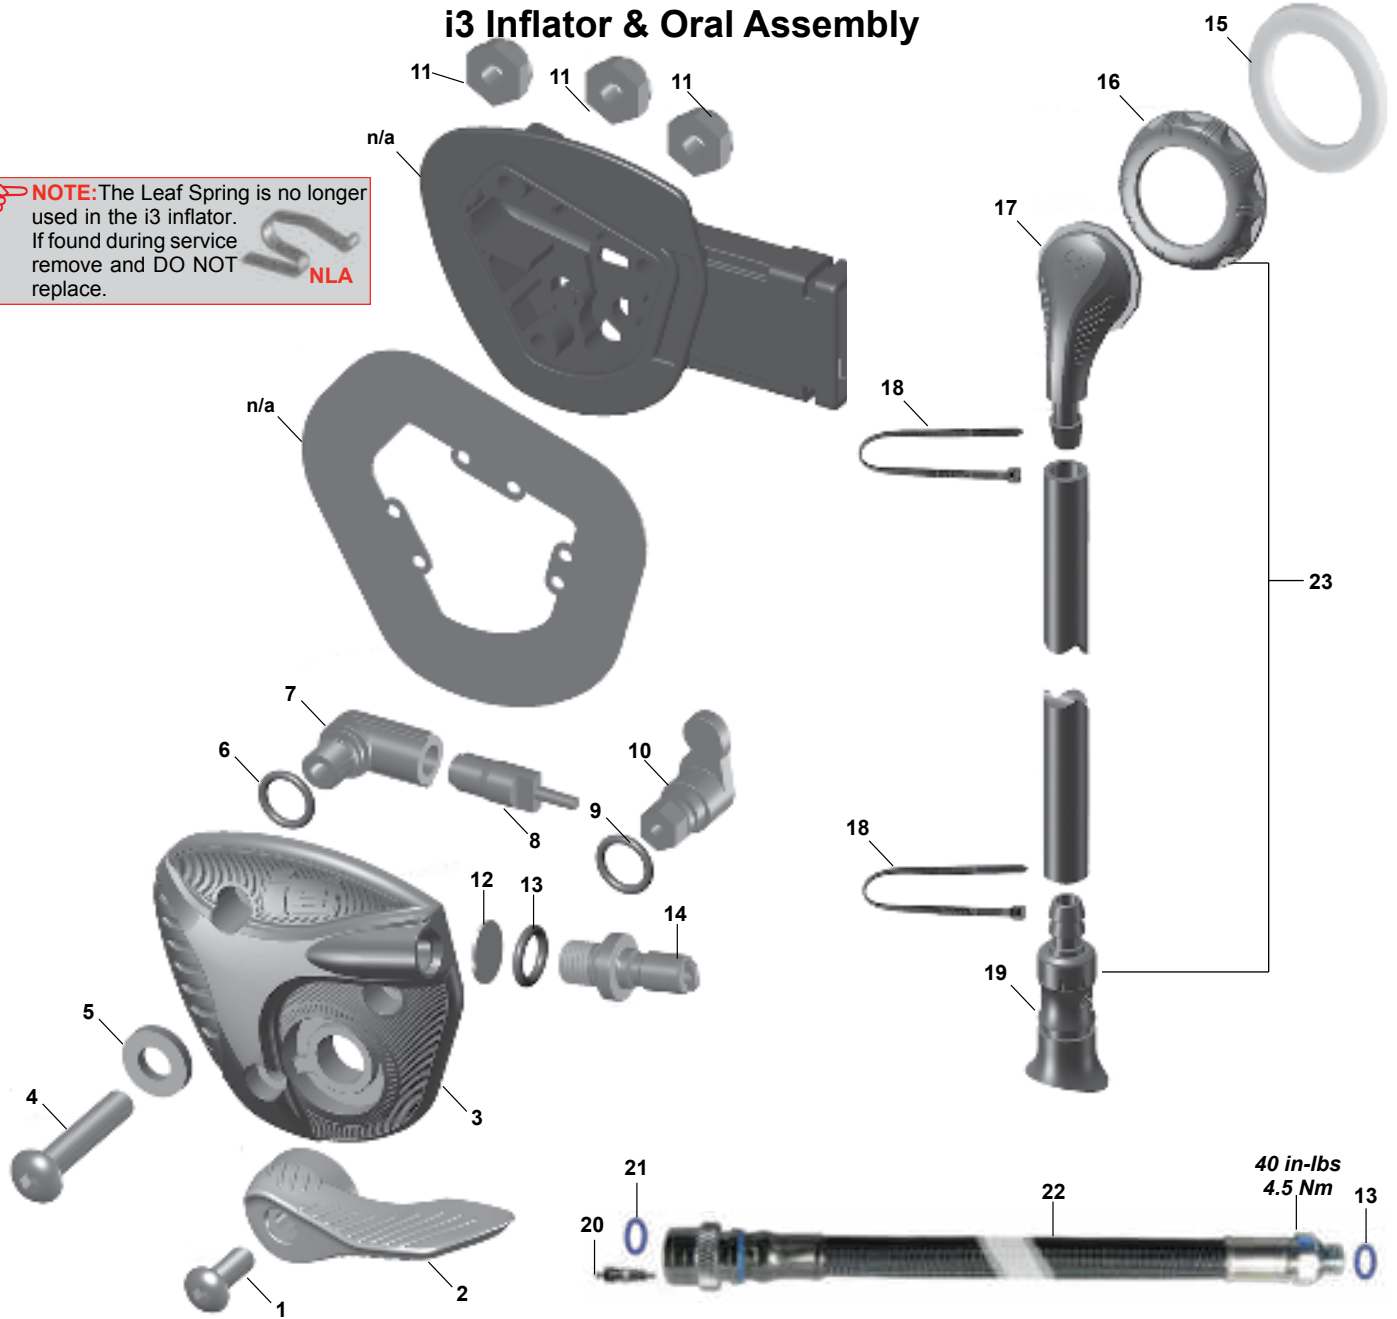

i3 Inflator & Oral Assembly

NOTE: The Leaf Spring is no longer used in the i3 inflator. If found during service remove and DO NOT replace.

KEY#	PART#	DESCRIPTION
-----	BC911142	Service Kit, i3 Inflator
1----	BC911379	Screw, SS 10-32X.5
2----	BC911613	Handle, i3+ Inflator, Yellow
-----	BC911170	Handle, i3 Inflator, Red
-----	BC911445	Handle, i3 Inflator, Twilight
-----	BC911484	Handle, i3 Inflator, Pink
-----	BC911175	Handle, i3 Inflator, Grey
3----	BC911614	Body Out i3+ with Labels
-----	BC911177	Body Out with Grey Labels
-----	BC911443	Body Out with Black Labels
4----	BC911487	Screw, SS 10-32X1
5----	BC911381	Washer, Screw Seal
6----	RG911848	O-ring (20 pk)
7----	BC911172	Valve Retainer, Elbow
8----	BC911348	Valve Core
9----	BC911485	Quad-ring (10 pk)
10----	BC911171	Lever, i3 Inflator

KEY#	PART#	DESCRIPTION
11----	BC911380	Nut, Nylock, 10-32
12----	BC911178	Powerline Filter
13----	RG911842	O-ring (20 pk)
14----	BC911273	Quick Disconnect Plug with O-ring
15----	BC911376	Gasket
16----	BC911447	Collar
17----	BC911482	Elbow
18----	BC911350	Clamp
19----	BC911174	Mouthpiece/Valve, Oral Inflator Assy
20----	BC911360	Valve Core
21----	820043P	O-ring (10 pk)
22----	BC911133	MP Braided Inflator Hose, 27"
-----	BC911134	MP Braided Inflator Hose, 33"
-----	BC911135	MP Braided Inflator Hose, 36"
-----	BC911136	MP Braided Inflator Hose, 40"
23----	BC911450	i3 Oral Inflator, Complete (items 16-19)

Part numbers in **BOLD ITALICS** indicate standard overhaul replacement part.