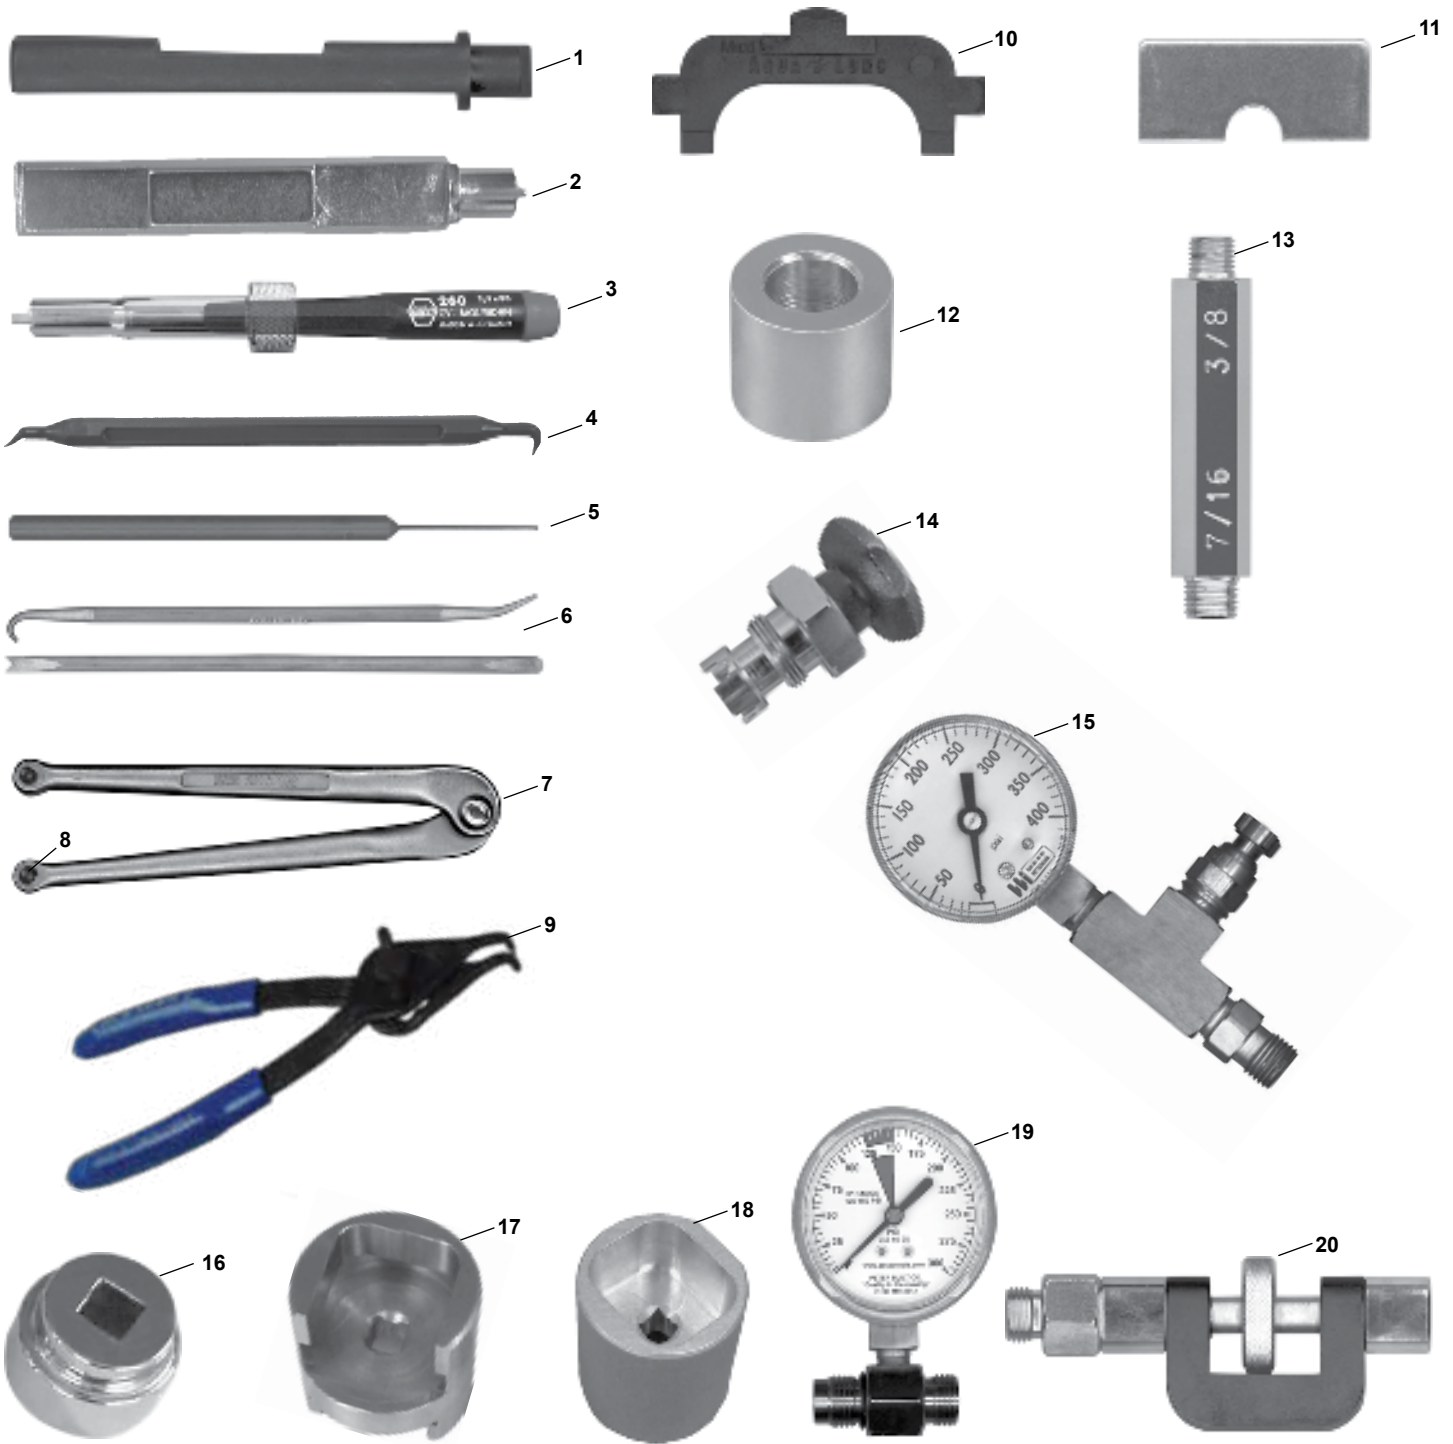

Aqualung Regulator Tools

KEY#	PART#	DESCRIPTION
1	RA122126	Crown Lever Adjustment Tool
2	RG911551	Kronos Seat/Lever Adjustment Tool
3	RA911127	Lever Height Adjustment Tool
4	RA911141	O-ring Tool, Plastic (5-pk)
5	RA911131	Seat Installation/Extraction Tool
6	RA911143	O-ring Tool Set
7	RA122128	Adjustable Face Spanner
8	RG911669	Pin, Replacement, Adj. Spanner (1 each)
9	RA911139	Circlip Pliers, Reversible
10	RA122127	Titan LX Retaining Ring/Lever Height Tool
11	RA911133	Supreme Retainer Wrench
12	RG146111	HP Spring Block Assy Guide

KEY#	PART#	DESCRIPTION
13	RA122112	Vise Mounting Tool
14	RA911125	Poppet Wrench, Conshelf
15	111610	Test Pressure Gauge, 400 PSI
16	RG146112	Socket, Inlet Fitting, 26mm
17	RA122123	Socket, Spring Retainer, Legend/Mistral
18	RA911137	Socket, Spring Retainer, Titan/Cousteau
19	RA911129	Inline Test Gauge
20	RA911123	Inline Adjustment Tool, Slotted & Hexed
N/S	RA911135	Deluxe Workmat with Windows