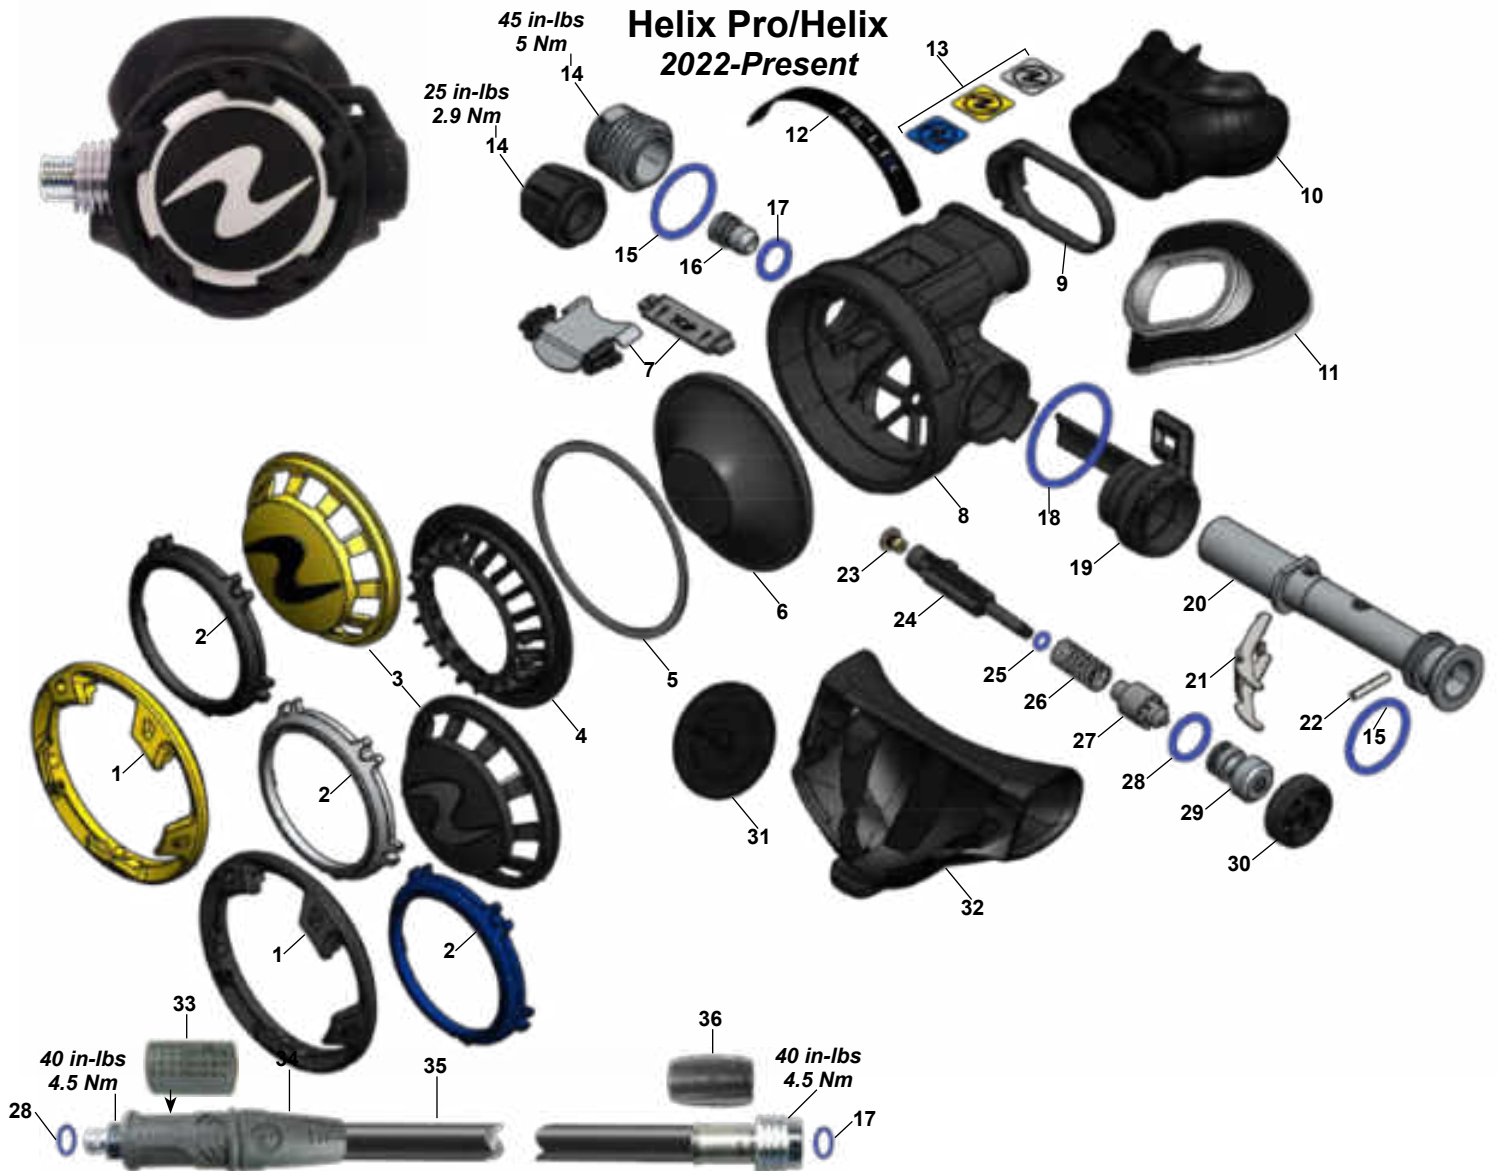

KEY# PART# DESCRIPTION

KEY# PART# DESCRIPTION

-----	RA121128	Overhaul Parts Kit
-----	RS144000	Helix Pro, Second Stage Only
1 ----	RG912495	Cover, Helix, Black
-----	RG912496	Cover, Helix Octo, Yellow
2 ----	RG912501	Cover Ring, Helix Pro, Silver
-----	RG912500	Cover Ring, Helix, Blue
-----	RG912502	Cover Ring, Helix Octo, Black
3 ----	RG912498	Purge Cover, Black
-----	RG912499	Purge Cover, Yellow
4 ----	RG912494	Diaphragm Retainer
5 ----	RG911640	Thrust Washer
6 ----	RG911649	Diaphragm
7 ----	RG911954	Baffle, Helix Pro
-----	RG911661	Baffle, Helix/Helix Octo
8 ----	RG912497	Case, Helix Pro/Octo
-----	RG912492	Case, Helix
9 ----	RG911254	Mouthpiece Clamp
10 ----	RG911251	Mouthpiece, ComfoBite
-----	RG911253	Mouthpiece, Standard
11 ----	RG911259	Lip Shield
12 ----	RG912507	Decal, Helix Pro
-----	RG912506	Decal, Helix
-----	RG912508	Decal, Octo

13 ----	RG912503	Decal, Helix, Blue
-----	RG912505	Decal, Octo, Yellow
-----	RG912504	Decal, Helix Pro, Silver
14 ----	RG911566	Retaining Nut, Helix
-----	RG912012	Heat Exchanger, Helix Pro/Octo
15 ----	RG911844	O-ring (20 pk)
16 ----	RG912233	Crown
17 ----	RG911848	O-ring (20 pk)
18 ----	RG912232	O-ring (10 pk)
19 ----	RG912008	Venturi Lever
20 ----	RG911645	Valve Body
21 ----	RG912197	Lever
22 ----	RG912025	Pin
23 ----	RG912198	MP Seat, Silicone
24 ----	RG912090	Shuttle Valve
25 ----	RG912234	O-ring (10 pk)
26 ----	RG912080	Spring
27 ----	RG911984	Counter-balance Chamber
28 ----	RG911842	O-ring (20 pk)
29 ----	RG911653	Adjustment Screw
30 ----	RG912009	Plug
31 ----	RG912196	Exhaust Valve
32 ----	RG912493	Exhaust Tee
33 ----	RG911617	Service Date Sleeve
34 ----	RG911255	Hose Protector, Black
35 ----	RH119111	MP Hose, 3/8" x 30", Blk, w/Protector
-----	RH119112	MP Hose, 3/8" x 39", Yel, w/ Protector
36 ----	RG911652	Hose Sleeve

Part numbers in **BOLD ITALICS** indicate standard overhaul replacement part