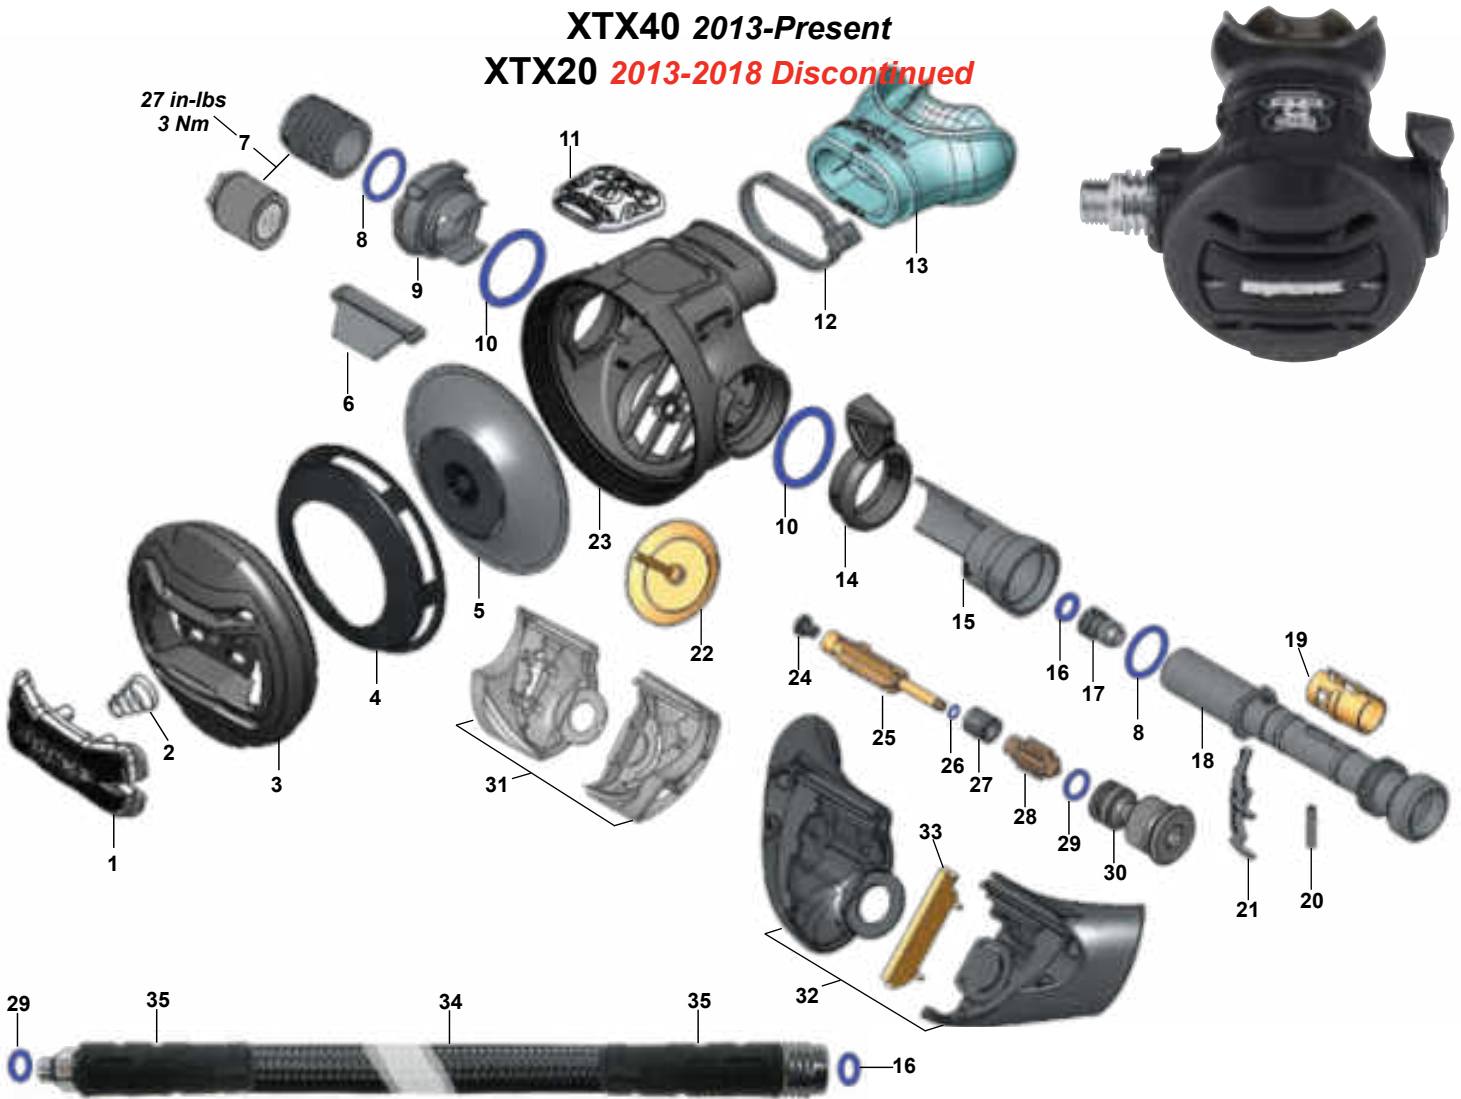

XTX40 2013-Present
XTX20 2013-2018 Discontinued

KEY#	PART#	DESCRIPTION
-----	RS135111	Universal Second Stage Service Kit
-----	RS131111	XTX40, Second Stage
1----	RG912021	Purge Button, Black, XTX40/20, w/Spring
-----	RG912024	Purge Button, Yel, XTX Oxy/Octo, w/Spring
2----	RG912139	Spring
3----	RG912401	Case Cover, XTX40/20
-----	RG912144	Case Cover, Yellow
-----	RG912143	Case Cover, Green, XTX40 Oxy
4----	RG912384	Diaphragm Cover, Black
5----	RG912123	Diaphragm
6----	RG912091	Deflector
7----	RG912101	Heat Exchanger, Chrome, XTX40
-----	RG912317	Spacer, XTX20
8----	RG912225	O-ring (10 pk)
9----	RG912129	Blanking Piece
-----	RG912130	Blanking Piece, Yellow
-----	RG912387	Blanking Piece, Green, XTX40 Oxy
10----	RG912232	O-ring (10 pk)
11----	RG912351	Decal, XTX40 (Must also order RG912463 tape)
-----	NLA	Decal, XTX20 (Must also order RG912463 tape)
-----	RG912352	Decal, XTX40 Oxy (Must also order RG912463 tape)
-----	RG912147	Decal, XTX40 Octo (Must also order RG912463 tape)
-----	NLA	Decal, XTX20 Octopus
-----	RG912463	Double-Sided Adhesive Tape (NOT SHOWN)
12----	RG912279	Mouthpiece Clamp
-----	RA117137	Comfobite Mouthpiece
-----	RG911122	Comfobite Mouthpiece, Green, XTX40 Oxy
-----	RG911253	Mouthpiece, Standard, Octopus

KEY#	PART#	DESCRIPTION
14----	RG912148	Venturi Ring
-----	RG912149	Venturi Ring, Yellow
-----	RG912410	Venturi Ring, Green, XTX40 Oxy
15----	RG912390	Venturi Lever Body
16----	RG912222	O-ring (10 pk)
17----	RG912233	Seat
18----	RG912133	Valve Spindle, Chrome
19----	RG912392	Spindle Collar
20----	RG912025	Spring Pin
21----	RG912281	Lever
22----	RG912196	Exhaust Valve
23----	RG912142	Case, XTX
24----	RG912198	MP Seat, Silicone
25----	RG912090	Shuttle Valve
26----	RG912234	O-ring (10 pk)
27----	RG912080	Spring
28----	RG912092	Counter-Balance Cylinder
29----	RG912229	O-ring (10 pk)
30----	RG912087	Adjusting Screw
31----	RA117143	Small Exhaust Tee, Set
-----	RG912137	Small Exhaust Tee, LH, Green, XTX40 Oxy
-----	RG912394	Small Exhaust Tee, RH, Green, XTX40 Oxy
32----	RA117144	Large Exhaust Tee, Set
33----	RG912140	Exhaust Rib
34----	RH114119	Hose, Braided w/Hose Protectors, 3/8" X 29"
-----	RH113115	Hose, Braided, Yellow, w/Hose Pro, 3/8" X 36"
35----	RG912360	Hose Protector, Black
-----	RG912361	Hose Protector, Yellow

Part numbers in **BOLD ITALICS** indicate standard overhaul replacement part.