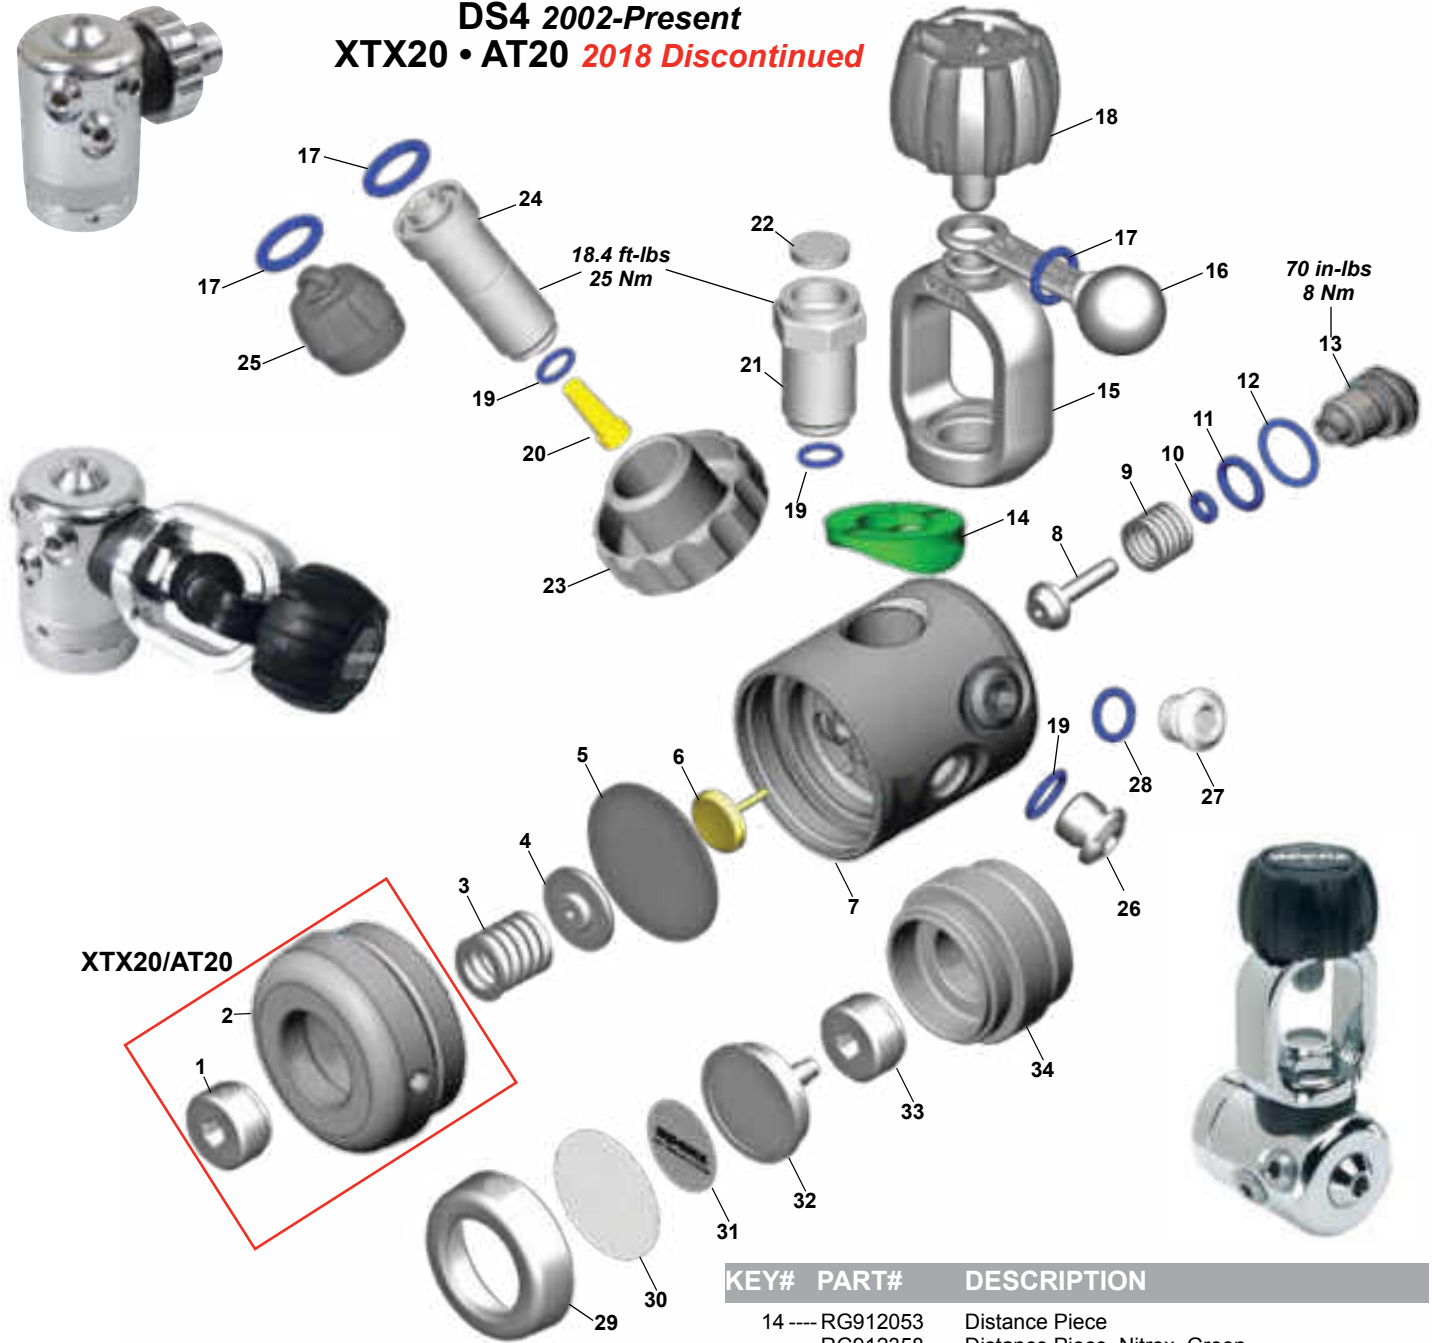

DS4 2002-Present
XTX20 • AT20 2018 Discontinued

XTX20/AT20

KEY# PART# DESCRIPTION

KEY# PART# DESCRIPTION

- ----- **RT141114** **Service Kit, Diaphragm First Stages**
- ----- RT134114 DS4 First Stage, Yoke, Dry Kit
- ----- RT134113 DS4 First Stage, DIN, Dry Kit
- ----- RA112112 DIN Conversion Kit
- 1 ---- RG912304 Spring Adjuster, US4
- 2 ---- RG912071 Diaphragm Cap, US4
- 3 ---- RG912271 Spring
- 4 ---- RG912362 Spring Carrier
- **5 ---- RG912062 Diaphragm**
- 6 ---- RG912063 Valve Lifter
- 7 ---- RG912107 Body
- **8 ---- RG912048 HP Valve**
- 9 ---- RG912047 Spring
- **10 ---- RG912227 O-ring (10 pk)**
- **11 ---- RG912230 O-ring (10 pk)**
- **12 ---- RG912228 O-ring (10 pk)**
- 13 ---- RG912325 HP Balance Plug

- 14 ---- RG912053 Distance Piece
- ----- RG912358 Distance Piece, Nitrox, Green
- 15 ---- RG912036 Yoke Clamp
- 16 ---- RG912038 Protective Cap
- **17 ---- RG912224 O-ring (10 pk)**
- 18 ---- RG912417 Yoke Clamp Screw, Comolded
- **19 ---- RG912229 O-ring (10 pk)**
- **20 ---- RG912059 Conical Filter (DIN)**
- 21 ---- RG912041 Yoke Clamp Connector
- **22 ---- RG912040 Filter, Porvair (Yoke)**
- ----- RA121117 Filter, Porvair (20pk)
- 23 ---- RG912055 Handwheel 300 Bar, Chrome
- 24 ---- RG912057 Handwheel Connector, Chrome
- 25 ---- RG912127 DIN Protective Cap
- 26 ---- RG912042 3/8" UNF Blanking Plug
- 27 ---- RG912045 7/16" UNF Blanking Plug
- **28 ---- RG912453 O-ring (10 pk)**
- 29 ---- RG912068 Environmental Cap
- **30 ---- RG912065 Hydrostatic Diaphragm**
- 31 ---- RG912347 Decal
- ----- RG912457 Decal, Nitrox
- 32 ---- RG912067 Hydrostatic Transmitter
- 33 ---- RG912061 Spring Adjuster
- 34 ---- RG912060 Diaphragm Clamp, DS4

Part numbers in **BOLD ITALICS** indicate standard overhaul replacement part.