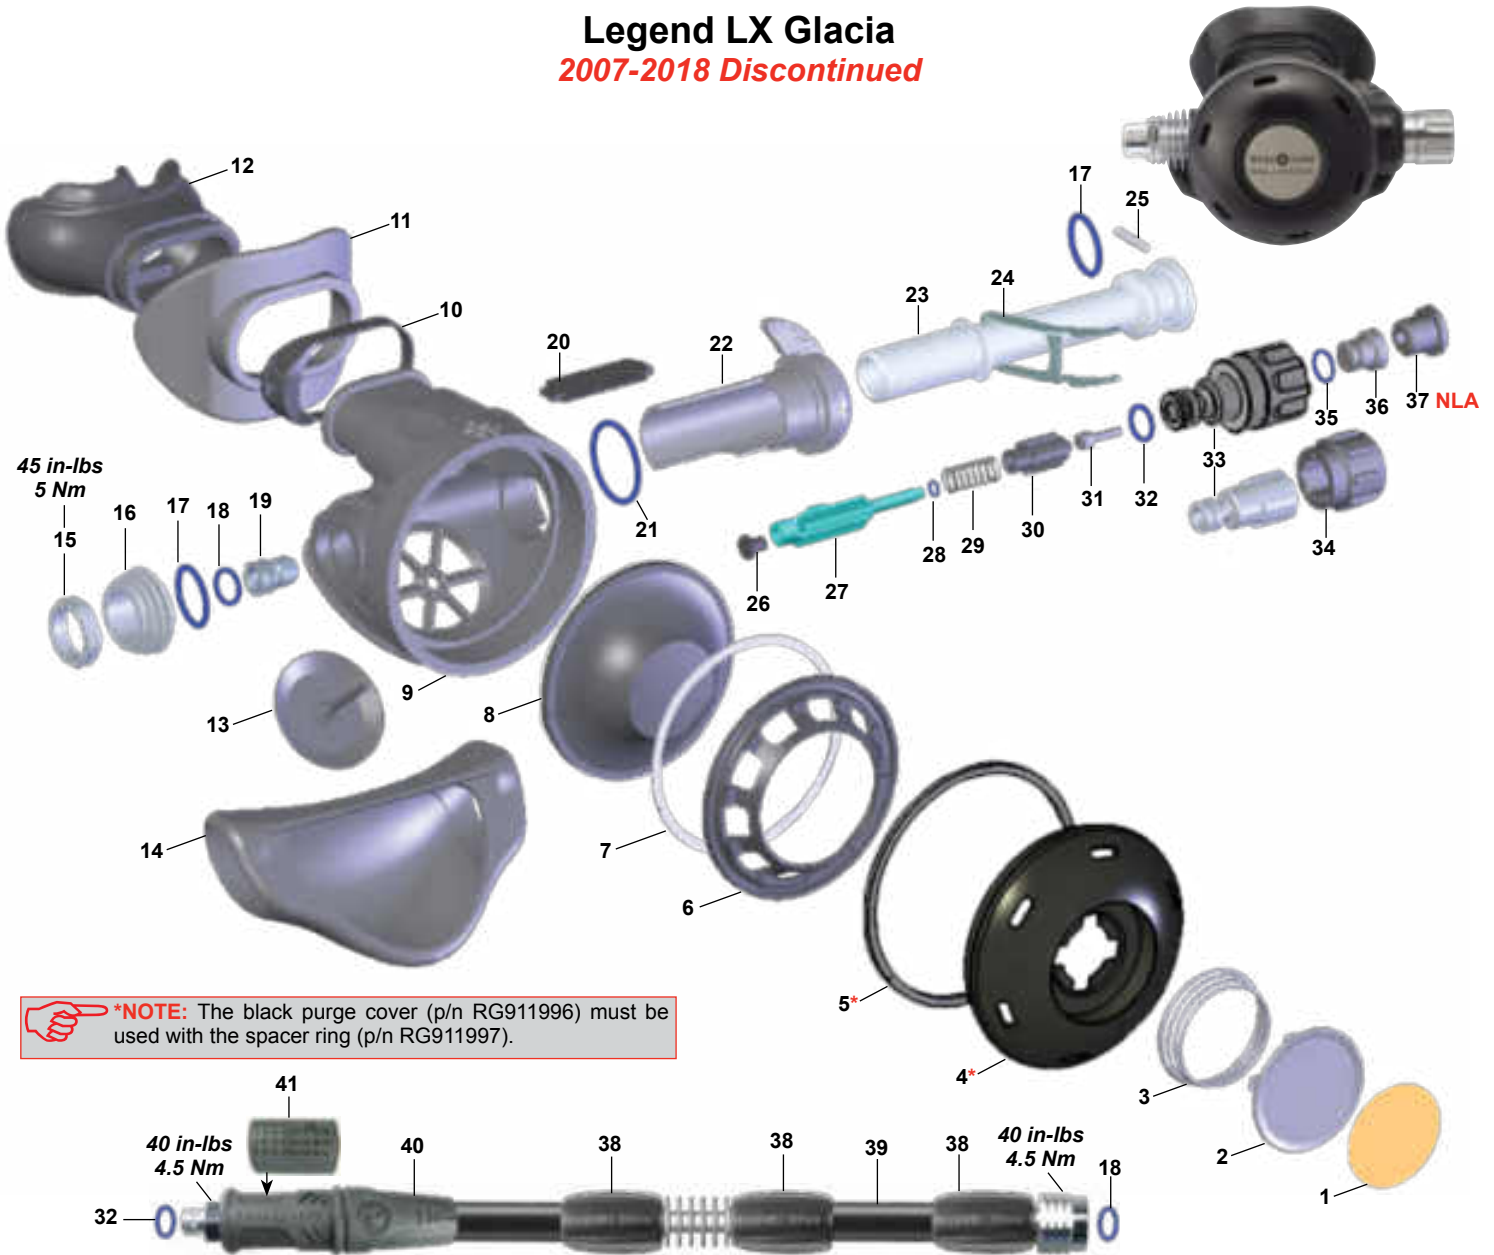

Legend LX Glacia
2007-2018 Discontinued

KEY# PART# DESCRIPTION

KEY# PART# DESCRIPTION

----	RA121128	Overhaul Parts Kit
1	RG911998	Decal, Purge Button, (2014)
----	RG911689	Decal, Purge Button
2	RG912125	Purge Button
3	RG912079	Purge Spring
4	RG911996	Purge Cover, Black (<i>see *NOTE</i>)
5	RG911997	Spacer Ring, Aluminum (for Blk Cover only)
6	RG911667	Diaphragm Retainer
7	RG911640	Thrust Washer
8	RG911649	Diaphragm
9	RG911664	Case, Supreme
10	RG911254	Mouthpiece Clamp
11	RG911259	Lip Shield
12	RG911251	Mouthpiece, ComfoBite
13	RG912196	Exhaust Valve
14	RG911429	Exhaust Tee
15	RG912449	Retaining Nut
16	RG911647	Heat Exchanger
17	RG911844	O-ring (20 pk)
18	RG911848	O-ring (20 pk)
19	RG912233	Crown
20	RG911661	Baffle

21	----	RG912232	O-ring (10 pk)
22	----	RG911826	Venturi Lever
23	----	RG911645	Valve Body
24	----	RG912197	Lever
25	----	RG912025	Pin
26	----	RG912198	MP Seat, Silicone
27	----	RG912090	Shuttle Valve
28	----	RG912234	O-ring (10 pk)
29	----	RG912080	Spring
30	----	RG912092	Counter-balance Chamber
31	----	RG911637	Adjustment Pin
32	----	RG911842	O-ring (20 pk)
33	----	RG911999	Adjusting Knob, Metallic (2014>)
----	----	RG911646	Adjusting Knob (<2013)
34	----	RG911638	Grip (<2013)
35	----	RG912515	O-ring (20 pk)
36	----	RG911641	Adjusting Screw
37	----	NLA	Plug Threaded Black
38	----	RG911652	Hose Sleeve
39	----	RH119118	MP Hose w/Heat X, 3/8"x 30"
40	----	RG911255	Hose Protector, Black
41	----	RG911617	Service Date Sleeve

Part numbers in **BOLD ITALICS** indicate standard overhaul replacement part