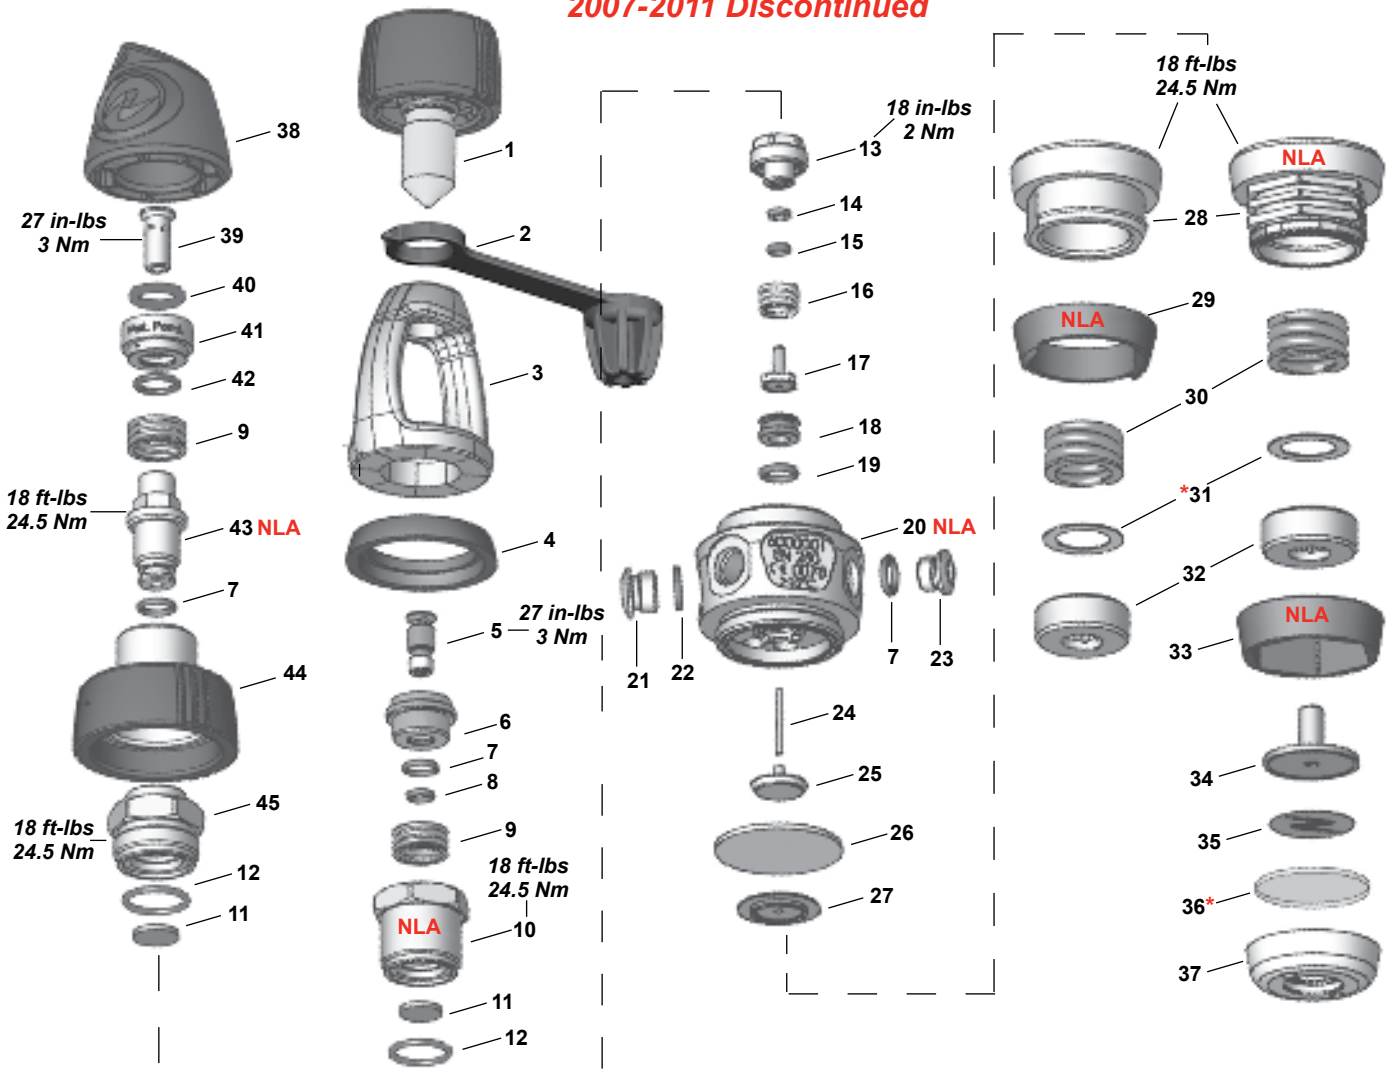

Kronos

2007-2011 Discontinued

KEY# PART# DESCRIPTION

-----	RA121119	Overhaul Parts Kit (Yoke and DIN)
1----	RG912188	Yoke Screw
2----	RG911427	Dust Cap
3----	RG911440	Yoke, Satin
4----	RG911526	Yoke Ring
5----	RG911674	Yoke Valve
6----	RG911673	Yoke Crown
7----	RG911842	O-ring (20 pk)
8----	RG912515	O-ring (20 pk)
9----	RG911672	Spring
10----	NLA	Yoke Retainer
11----	RG911785	Filter
12----	BC911372	O-ring (10 pk)
13----	RG911518	Balance Chamber
14----	RG911347	Back-up Ring
15----	RG911849	O-ring (20 PK)
16----	RG911384	Spring
17----	RG911444	HP Seat
18----	RG911531	Crown
19----	RG911843	O-ring (20 pk)
20----	NLA	Body, Kronos
21----	RG911381	Plug, HP Port, 7/16 inch
22----	RG911462	O-ring (20 pk)

KEY# PART# DESCRIPTION

23----	RG911380	Plug, MP Port, 3/8 inch
24----	RG911520	Pin
25----	RG911519	Pin Support
26----	RG911350	Diaphragm
27----	RG912186	Spring Pad
28----	RG912189	Spring Retainer
----	NLA	Spring Retainer, Dry
29----	NLA	Washer, Std Retainer
30----	RG911522	Spring
31----	RG911523	Washer *(only replace on std Kronos)
32----	RG911521	Adjustment Screw
33----	NLA	Washer, Dry Retainer
34----	RG911528	Piston
35----	RG911480	Decal, Aqua Lung Logo
36----	RG911527	Diaphragm, Secondary*(Not included in Sv Kit)
37----	RG911529	Diaphragm Retainer
38----	RG911682	DIN ACD Cap
39----	RG911670	DIN Shutter Valve
40----	RG911846	O-ring (20 pk)
41----	RG911671	DIN Shutter Crown
42----	RG912520	O-ring (20 pk)
43----	NLA	DIN Screw
44----	RG911524	DIN Handwheel
45----	RG912187	Filter Holder

Part numbers in **BOLD ITALICS** indicate standard overhaul replacement part