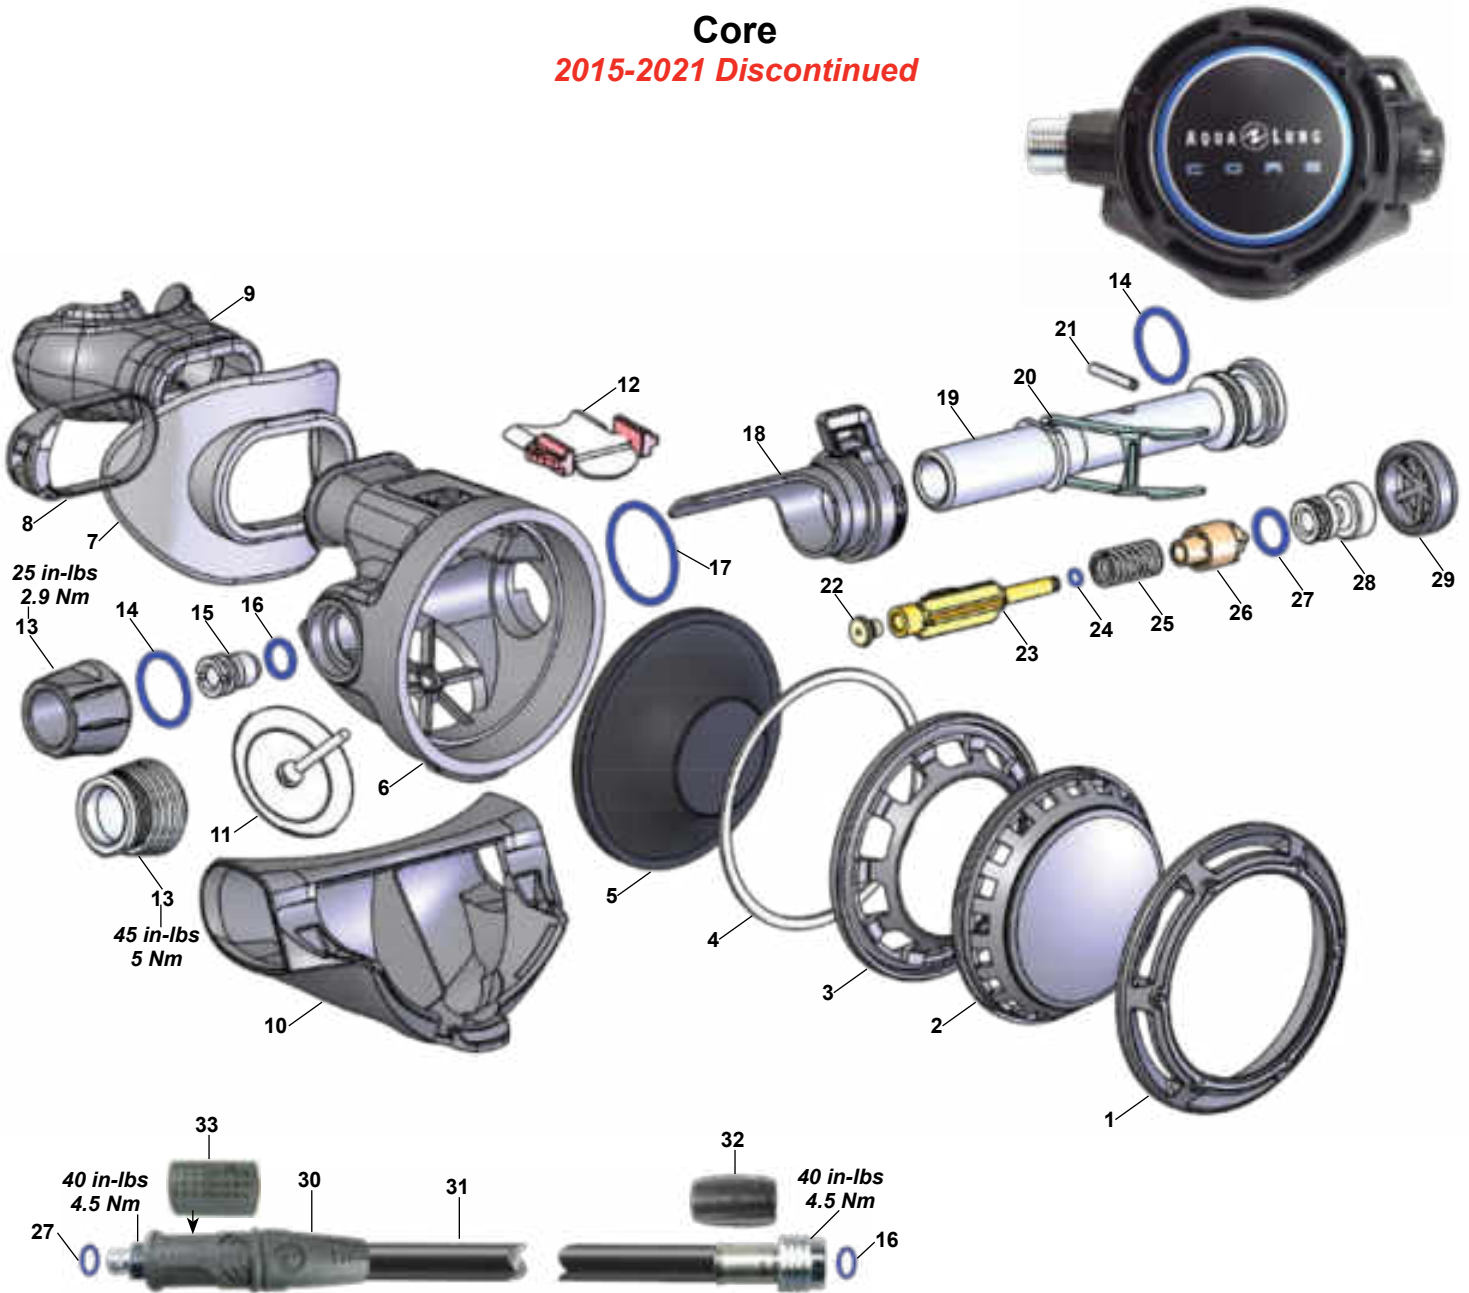

Core

2015-2021 Discontinued

KEY# PART# DESCRIPTION

KEY# PART# DESCRIPTION

- ----- **RA121128** **Overhaul Parts Kit**
- 1 ---- RG912011 Purge Retainer
- 2 ---- RG912010 Purge Cover, Core
- ----- RG912014 Purge Cover, Core Supreme
- ---- RG912013 Purge Cover, Core Octo, Yellow
- 3 ---- RG911667 Diaphragm Retainer
- 4 ---- RG911640 Thrust Washer
- 5 ---- RG911649 Diaphragm
- 6 ---- RG911726 Case, Core
- ----- RG911727 Case, Core Supreme
- 7 ---- RG911259 Lip Shield, Core Supreme
- 8 ---- RG911254 Mouthpiece Clamp
- 9 ---- RG911251 Mouthpiece, ComfoBite
- ----- RG911253 Mouthpiece, Standard
- 10 ---- RG912493 Exhaust Tee
- 11 ---- RG912196 Exhaust Valve
- 12 ---- RG911954 Baffle
- 13 ---- RG911566 Retaining Nut
- ----- RG912012 Heat Exchanger, Core Supreme
- **14 ---- RG911844 O-ring (20 pk)**

- 15 ---- RG912233 Crown
- **16 ---- RG911848 O-ring (20 pk)**
- **17 ---- RG912232 O-ring (10 pk)**
- 18 ---- RG912008 Venturi Lever
- 19 ---- RG911645 Valve Body
- 20 ---- RG912197 Lever
- 21 ---- RG912025 Pin
- **22 ---- RG912198 MP Seat, Silicone**
- 23 ---- RG912090 Shuttle Valve
- **24 ---- RG912234 O-ring (10 pk)**
- 25 ---- RG912080 Spring
- 26 ---- RG911984 Counter-balance Chamber
- **27 ---- RG911842 O-ring (20 pk)**
- 28 ---- RG911653 Adjustment Screw
- 29 ---- RG912009 Plug
- 30 ---- RG911255 Hose Protector, Black
- 31 ---- RH119111 MP Hose, 3/8" x 30", Blk, w/Protector
- ----- RH119112 MP Hose, 3/8" x 39", Yel, w/ Protector
- 32 ---- RG911652 Hose Sleeve
- 33 ---- RG911617 Service Date Sleeve

Part numbers in **BOLD ITALICS** indicate standard overhaul replacement part