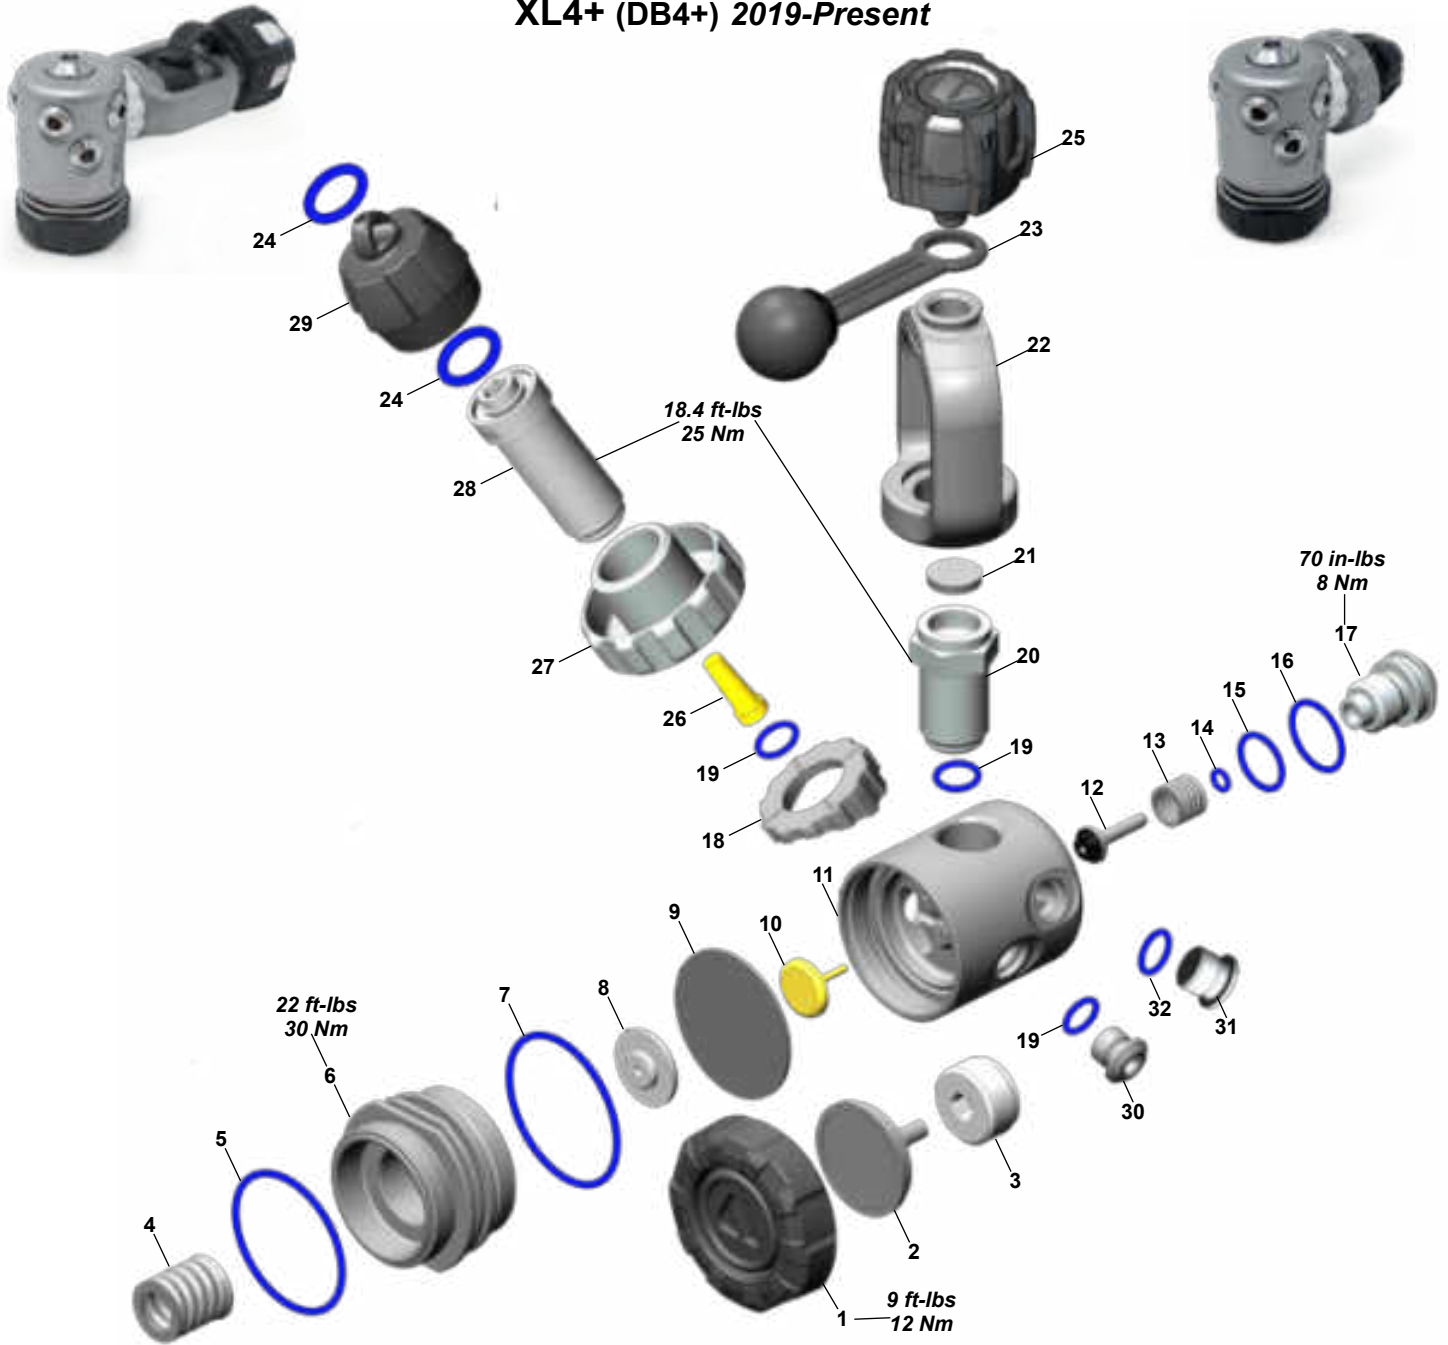

XL4+ (DB4+) 2019-Present

KEY# PART# DESCRIPTION

-----	RT141114	Service Kit, Diaphragm First Stages
-----	RT111115	DB4+ First Stage, Yoke
-----	RT111116	DB4+ First Stage, DIN
-----	RA112115	DIN Conversion Kit, Satin
1----	RG912363	Environmental End Cap (Grey)
2----	RG912067	Hydrostatic Transmitter
3----	RG912061	Spring Adjuster
4----	RG912271	Spring
5----	RG912454	O-ring (10 pk)
6----	RG912313	Diaphragm Clamp, Finned Satin
7----	RG912269	O-ring
8----	RG912362	Spring Carrier
9----	RG912062	Diaphragm
10----	RG912063	Valve Lifter
11----	RG912346	Body (2-HP Ports) Satin
12----	RG912048	HP Valve
13----	RG912047	Spring
14----	RG912227	O-ring (10 pk)

KEY# PART# DESCRIPTION

15----	RG912230	O-ring (10 pk)
16----	RG912228	O-ring (10 pk)
17----	RG912325	HP Balance Plug
18----	RG912359	Distance Piece (White)
19----	RG912229	O-ring (10 pk)
20----	RG912299	Yoke Clamp Connector (Satin)
21----	RG912040	Filter, Porvair (Yoke)
-----	RA121117	Filter, Porvair (20pk)
22----	RG912037	Yoke Clamp, Satin
23----	RG912356	Dust Cap (Grey)
24----	RG912224	O-ring (10 pk)
25----	RG912418	Yoke Clamp Screw, Co-Molded (Grey)
26----	RG912059	Conical Filter (DIN)
27----	RG912056	Handwheel 300 Bar, Satin
28----	RG912058	Handwheel Connector, Satin
29----	RG912385	DIN Protective Cap (Grey)
30----	RG912042	3/8" UNF Blanking Plug
31----	RG912045	7/16" UNF Blanking Plug
32----	RG912453	O-ring (10 pk)