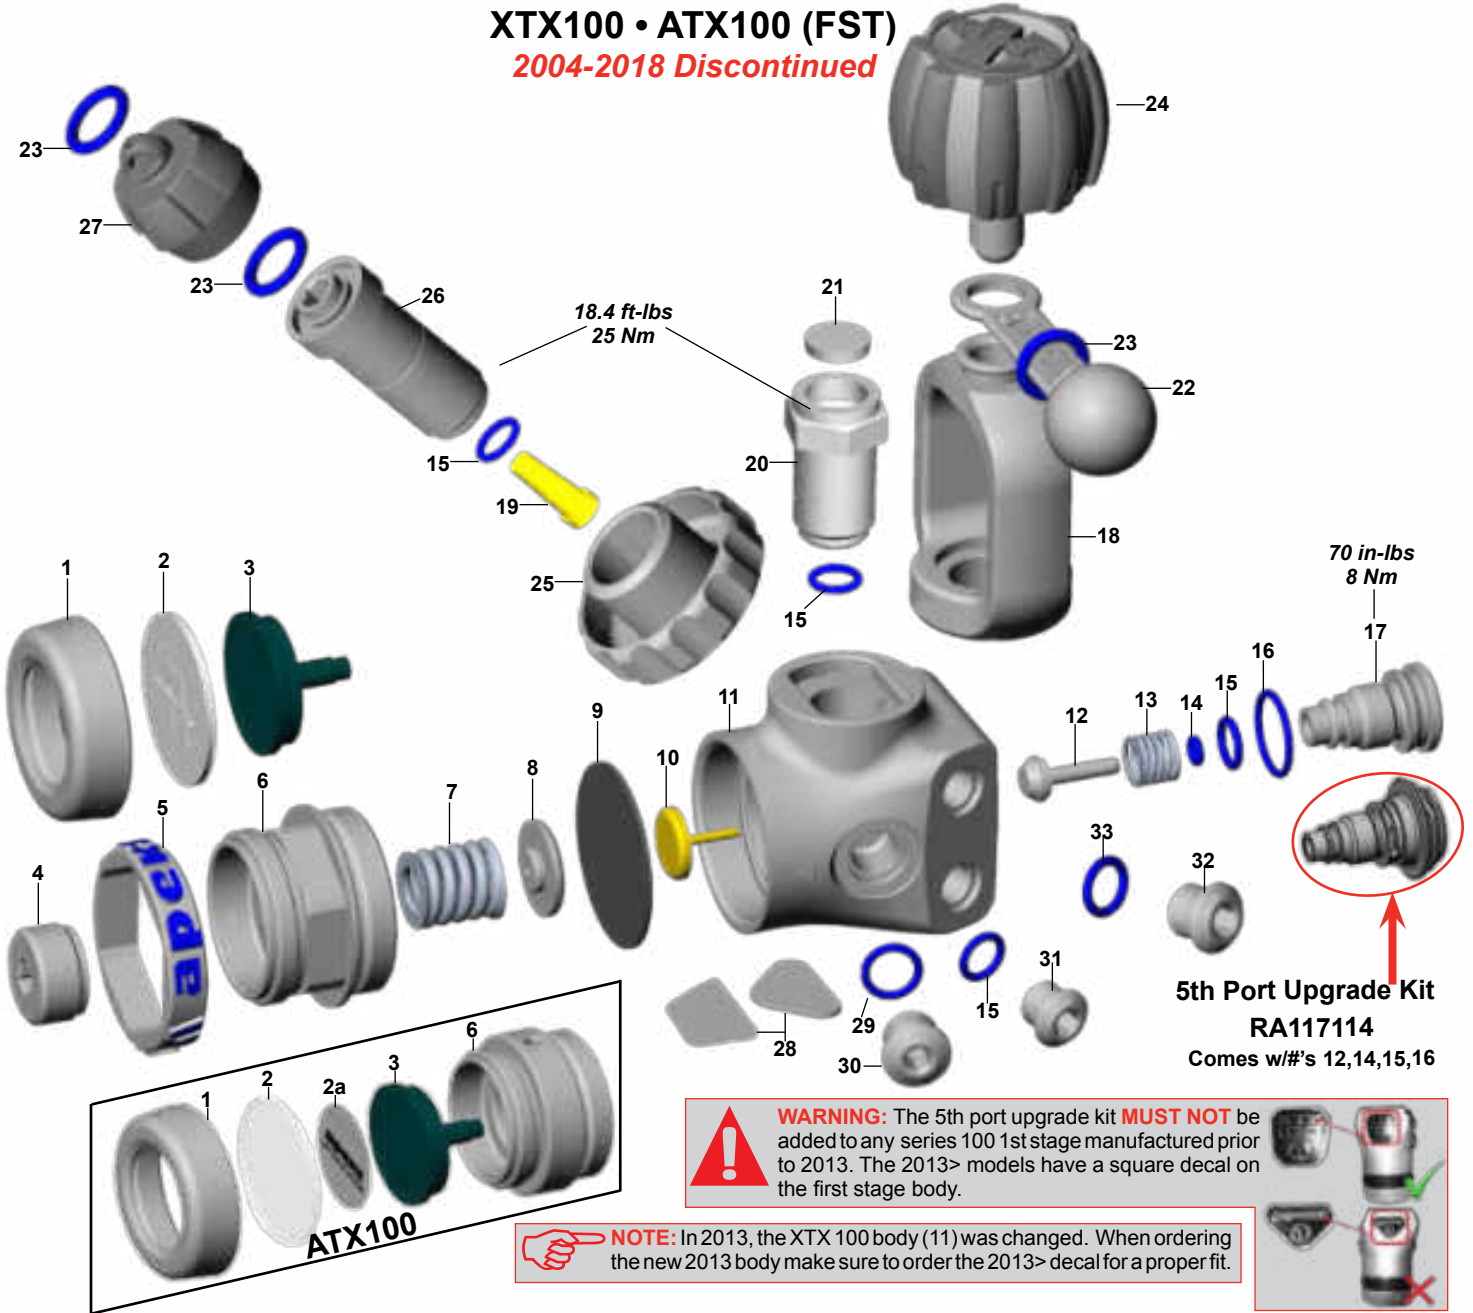

XTX100 • ATX100 (FST)
2004-2018 Discontinued

WARNING: The 5th port upgrade kit **MUST NOT** be added to any series 100 1st stage manufactured prior to 2013. The 2013> models have a square decal on the first stage body.

NOTE: In 2013, the XTX 100 body (11) was changed. When ordering the new 2013 body make sure to order the 2013> decal for a proper fit.

KEY#	PART#	DESCRIPTION
-----	RT141114	Service Kit, Diaphragm First Stage
-----	RA112115	DIN Conversion Kit
-----	RA117114	5th Port Upgrade Kit, 2013>XTX only
1----	RG912070	Environmental End CAP
2----	RG912275	Hydrostatic Diaphragm, XTX (3-color)
-----	RG912066	Hydrostatic Diaphragm, XTX
-----	RG912065	Hydrostatic Diaphragm, ATX
2a----	RG912347	Environmental Decal (ATX)
3----	RG912067	Hydrostatic Transmitter
4----	RG912061	Spring Adjuster
5----	RG912376	Molded Logo Ring, XTX
6----	RG912303	Diaphragm Clamp, XTX
-----	RG912060	Diaphragm Clamp, ATX
7----	RG912271	Spring
8----	RG912362	Spring Carrier
9----	RG912062	Diaphragm
10----	RG912063	Valve Lifter
11----	RG912105	Body, FST, 3/8" MP Port, XTX (2013>)
12----	RG912048	HP Valve
13----	RG912047	Spring

KEY#	PART#	DESCRIPTION
14----	RG912227	O-ring (10 pk)
15----	RG912229	O-ring (10 pk)
16----	RG912228	O-ring (10 pk)
17----	RG912108	HP Balance Plug
18----	RG912037	Yoke Clamp
19----	RG912059	Conical Filter (DIN)
20----	RG912299	Yoke Clamp Connector
21----	RG912040	Filter, Porvair (Yoke)
-----	RA121117	Filter, Porvair (20pk)
22----	RG912038	Protective CAP
23----	RG912224	O-ring (10 pk)
24----	RG912417	Yoke Clamp Screw, Comolded
25----	RG912056	Handwheel 300 bar
26----	RG912058	Handwheel Connector
27----	RG912127	Protective DIN CAP
28----	RG912353	Decal, Body (2013>)
-----	N/A	Decal, Body (<2013) no sub
29----	RG912453	O-ring (10 pk)
30----	RG912045	7/16" HP Blanking Plug
31----	RG912042	3/8" MP Blanking Plug
32----	RG912072	1/2" MP Blanking Plug (ATX only)
33----	RG912230	O-ring (10pk)

Part numbers in **BOLD ITALICS** indicate standard overhaul replacement part.