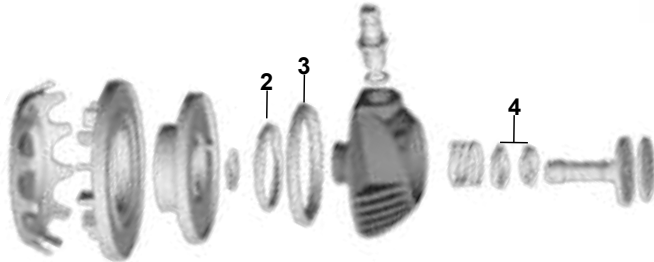

DUMP VALVE KIT (FLAT VALVE)

Part numbers in **BOLD ITALICS** indicate standard overhaul replacement part.

KEY# PART# DESCRIPTION

Drysuit Inflators

- 1----- DR911299 Inflator Valve/AQ, Black
- 2----- RG912226 O-ring (10pk)
- 3----- RG912452 O-ring (10pk)
- 4----- RG912222 O-ring (10pk)