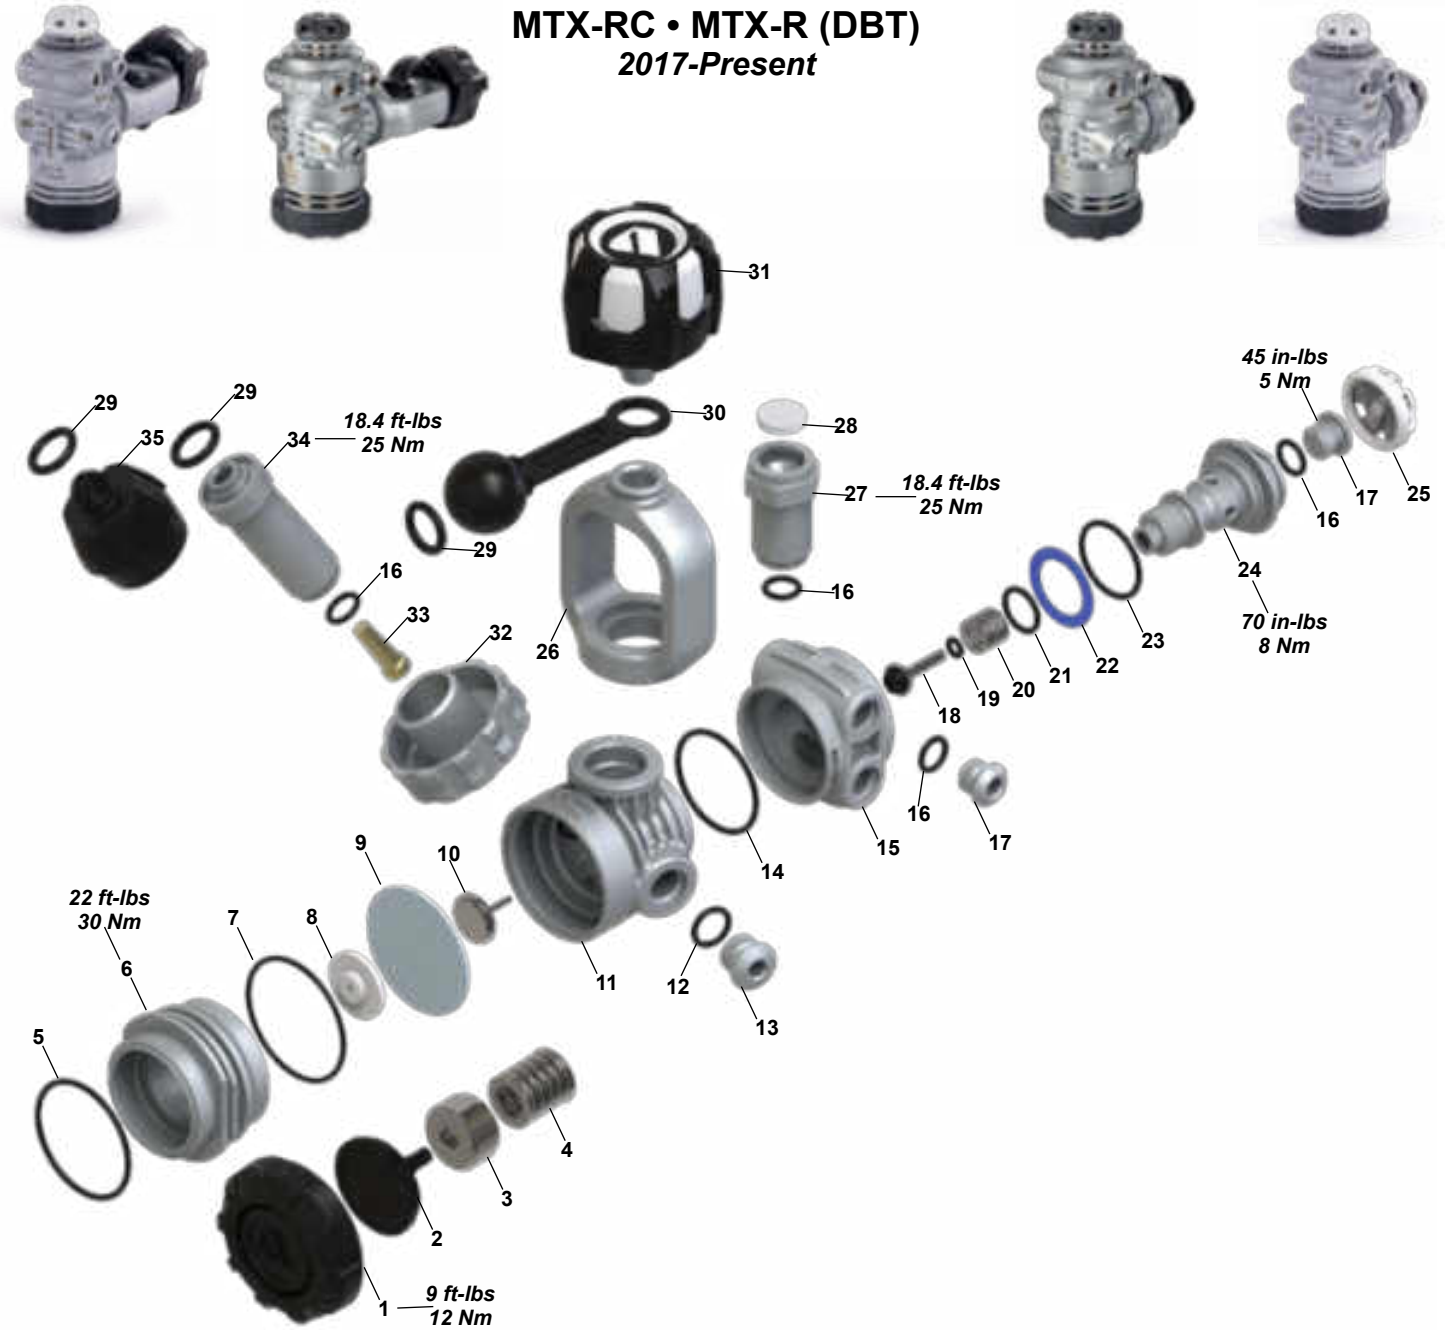

MTX-RC • MTX-R (DBT)
2017-Present

KEY# PART# DESCRIPTION

KEY# PART# DESCRIPTION

-----	RT141114	Service Kit, Diaphragm First Stage
-----	RT127112	MTX-R First Stage only, w/Yoke
-----	RT127111	MTX-R First Stage only, w/DIN
-----	RA112136	DIN Conversion Kit, Satin
1 ----	RG912078	Environmental End Cap, MTX-R (Blk)
-----	RG912363	Environmental End Cap, MTX-RC (Grey)
2 ----	RG912067	Hydrostatic Transmitter
3 ----	RG912061	Spring Adjuster
4 ----	RG912271	Spring
5 ----	RG912454	O-ring (10 pk)
6 ----	RG912313	Diaphragm Clamp, Finned, Satin
7 ----	RG912269	O-ring
8 ----	RG912362	Spring Carrier
9 ----	RG912062	Diaphragm
10 ----	RG912063	Valve Lifter
11 ----	RG912250	Body, Finned, Satin
12 ----	RG912453	O-ring (10 pk)
13 ----	RG912301	7/16" HP Blanking Plug, Satin
14 ----	RG912231	O-ring (10 pk)
15 ----	RG912251	Turret, Finned, Satin

16 ----	RG912229	O-ring (10 pk)
17 ----	RG912300	3/8" MP Blanking Plug, Satin
18 ----	RG912048	HP Valve
19 ----	RG912227	O-ring (10 pk)
20 ----	RG912047	Spring
21 ----	RG912230	O-ring (10 pk)
22 ----	RG912046	Thrust Washer
23 ----	RG912232	O-ring (10 pk)
24 ----	RG912314	Turret Retaining Bolt, Satin
25 ----	RG912366	Bumper, 5th Port, White
26 ----	RG912037	Yoke Clamp, Satin
27 ----	RG912299	Yoke Clamp Connector, Satin
28 ----	RG912040	Filter, Porvair, Yoke
-----	RA121117	Filter, Porvair (20pk)
29 ----	RG912224	O-ring (10 pk)
30 ----	RG912038	Dust Cap
31 ----	RG912419	Yoke Clamp Screw, Comolded
32 ----	RG912336	Handwheel, 300 Bar, Satin
33 ----	RG912059	Conical Filter, DIN
34 ----	RG912058	Handwheel Connector, Satin
35 ----	RG912127	Protective Cap, DIN