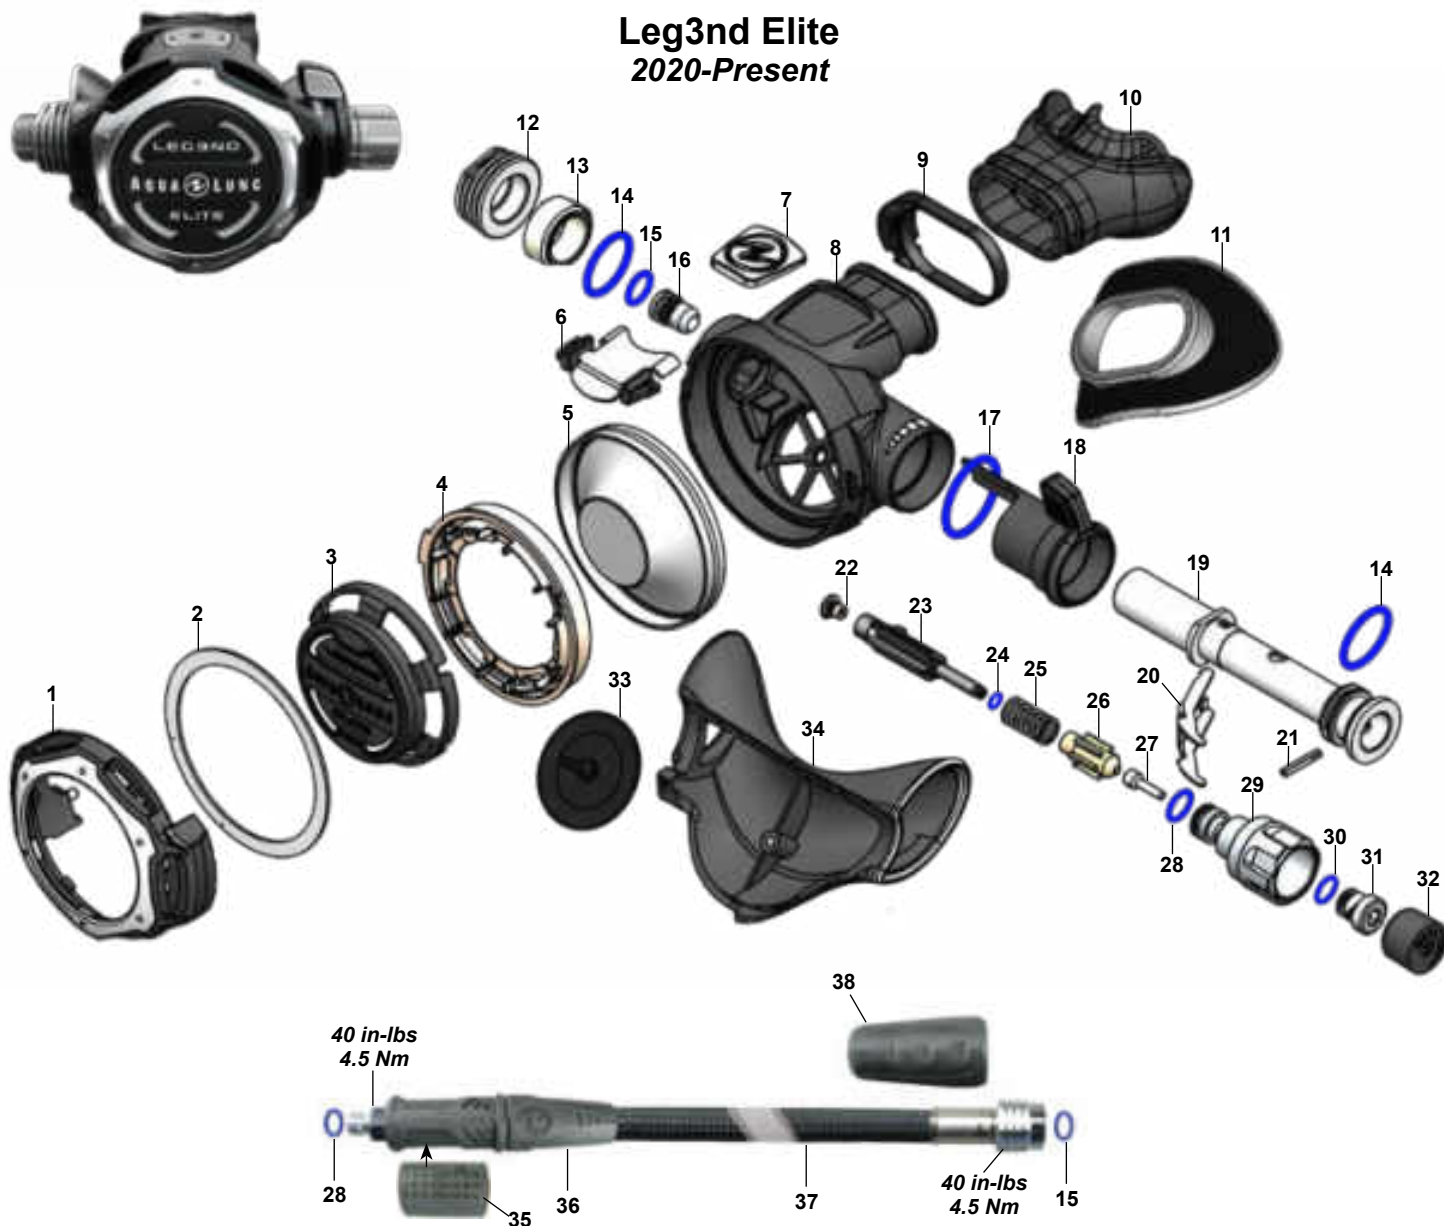

**Leg3nd Elite
2020-Present**

KEY# PART# DESCRIPTION

----	RA121128	Overhaul Parts Kit
----	RS119004	Leg3nd Elite, Second Stage Only
1----	RG911280	Front Cover w/Locker, Steel
2----	RG911272	Ring
3----	RG911284	Purge Cover, Leg3nd Elite
4----	RG911959	Diaphragm Washer
5----	RG911960	Diaphragm
6----	RG911954	Baffle
7----	RG911266	Decal
8----	RG9111288	Case, Leg3nd Elite
9----	RG911254	Mouthpiece Clamp
10----	RG911251	Mouthpiece, ComfoBite
11----	RG911259	Lip Shield
12----	RG911942	Heat Exchanger
13----	RG911956	Spacer
14----	RG911844	O-ring (20 pk)
15----	RG911848	O-ring (20 pk)
16----	RG912233	Crown
17----	RG912232	O-ring (10 pk)
18----	RG911274	Venturi Lever (Grey)

KEY# PART# DESCRIPTION

19----	RG911645	Valve Body
20----	RG912197	Lever
21----	RG912025	Pin
22----	RG912198	MP Seat
23----	RG912090	Shuttle Valve
24----	RG912234	O-ring (10 pk)
25----	RG912080	Spring
26----	RG912092	Counter-balance Chamber
27----	RG911637	Adjustment Pin
28----	RG911842	O-ring (20 pk)
29----	RG911271	Adjustment Knob
30----	RG912515	O-ring (20 pk)
31----	RG911641	Adjustment Screw
32----	RG911269	Plug
33----	RG912196	Exhaust Valve
34----	RG911276	Exhaust Cover
35----	RG911617	Service Date Sleeve
36----	RG911584	Hose Protector, Black (for Braided hose)
37----	RH119117	MP Hose, Braided, 3/8"x29", Blk,w/Protect (2)
38----	RG911258	Hose Sleeve