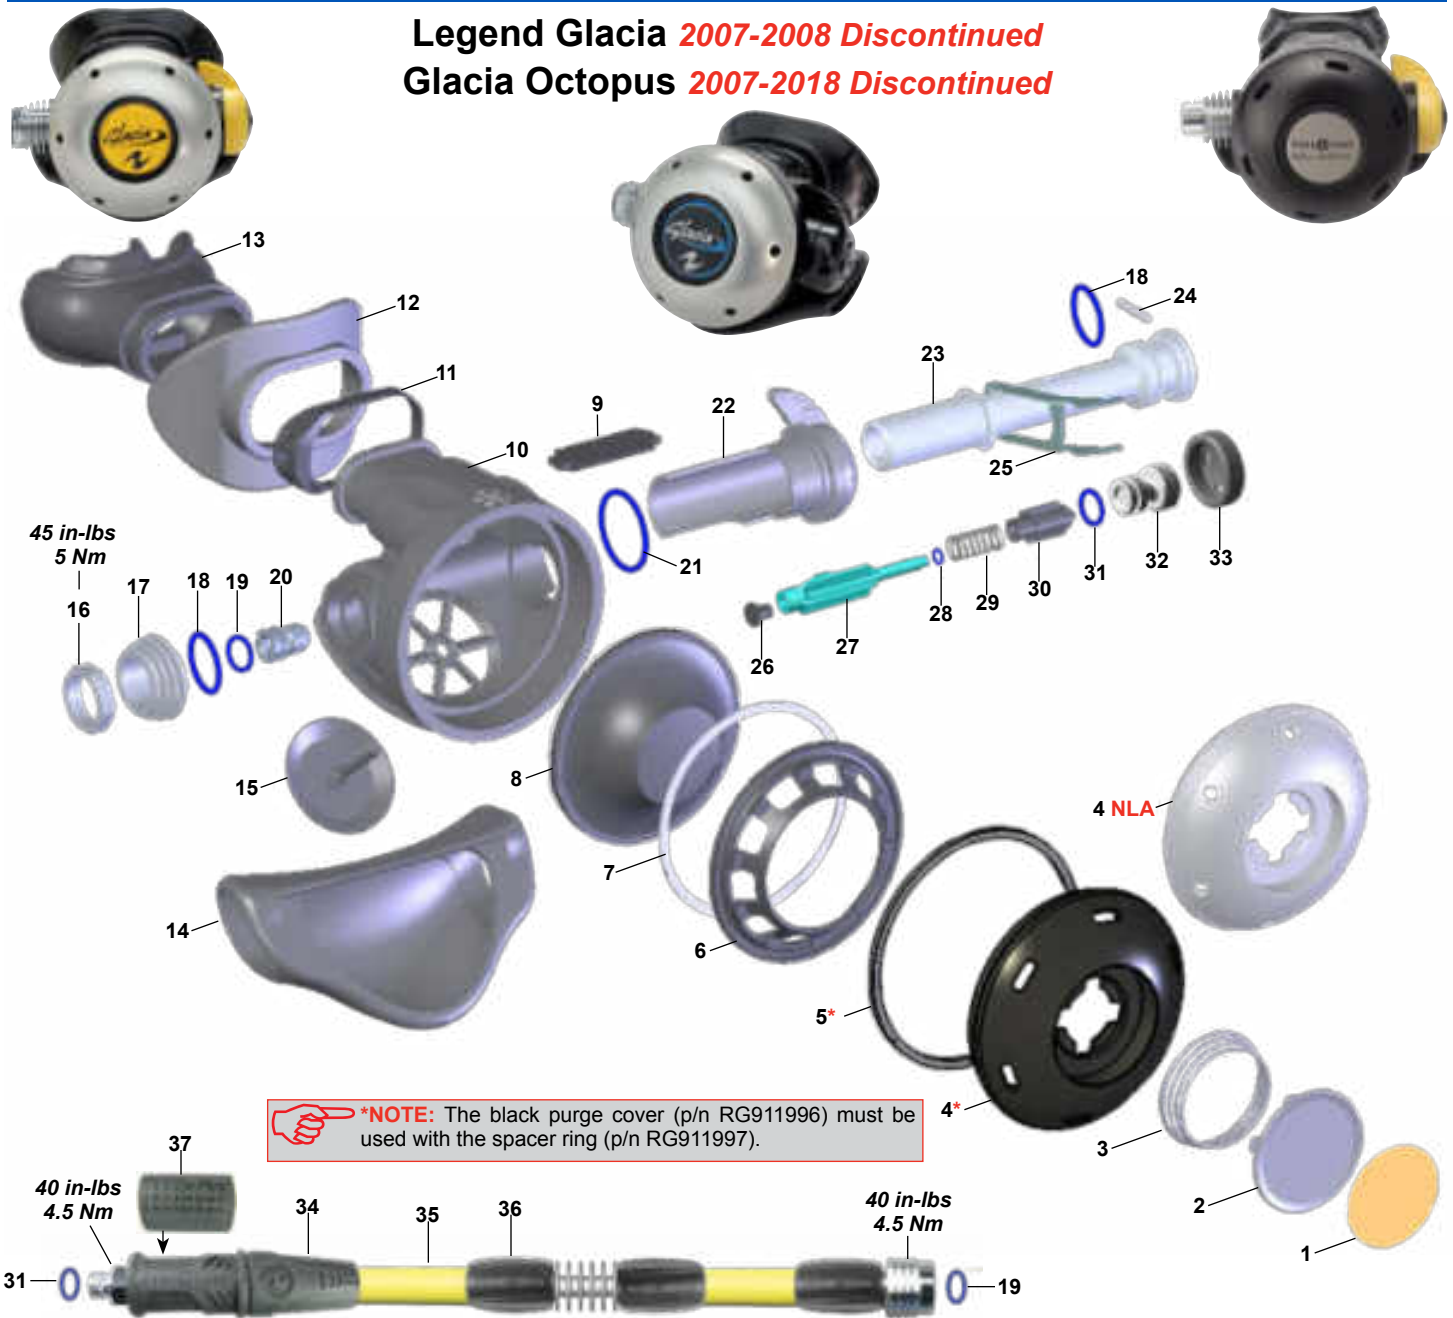

Legend Glacia 2007-2008 Discontinued
Glacia Octopus 2007-2018 Discontinued

*NOTE: The black purge cover (p/n RG911996) must be used with the spacer ring (p/n RG911997).

KEY# PART# DESCRIPTION

-----	RA121128	Overhaul Parts Kit
1----	RG911829	Decal, Purge Button
-----	NLA	Decal, Purge Button (Octo)
2----	RG912125	Purge Button
3----	RG912079	Spring
4----	RG911996	Purge Cover, Black (see *NOTE)
-----	NLA	Purge Cover, Silver
5----	RG911997	Spacer Ring, Aluminum (for Blk Cover only)
6----	RG911667	Diaphragm Retainer
7----	RG911640	Thrust Washer
8----	RG911649	Diaphragm
9----	RG911661	Baffle
10----	RG911664	Box Bottom
11----	RG911254	Mouthpiece Clamp
12----	RG911259	Lip Shield
13----	RG911251	Mouthpiece, ComfoBite
-----	RG911253	Mouthpiece, Standard
14----	RG911429	Exhaust Tee
15----	RG912196	Exhaust Valve
16----	RG912449	Retaining Nut
17----	RG911647	Heat Exchanger

Part numbers in **BOLD ITALICS** indicate standard overhaul replacement part

KEY# PART# DESCRIPTION

18----	RG911844	O-ring (20 pk)
19----	RG911848	O-ring (20 pk)
20----	RG912233	Crown
21----	RG912232	O-ring (10 pk)
22----	RG911826	Venturi Lever, Black
-----	RG911660	Venturi Lever, Yellow
23----	RG911645	Valve Body
24----	RG912025	Pin
25----	RG912197	Lever
26----	RG912198	MP Seat, Silicone
27----	RG912090	Shuttle Valve
28----	RG912234	O-ring (10 pk)
29----	RG912080	Spring
30----	RG912092	Counter-balance Chamber
31----	RG911842	O-ring (20 pk)
32----	RG911653	Adjustment Screw
33----	RG911827	Plug
34----	RG911255	Hose Protector, Black
35----	RH119119	MP Hose w/Heat X, Yellow 3/8"x36"
-----	RH119118	MP Hose w/Heat X, Black 3/8"x30"
36----	RG911652	Hose Sleeve, Black
37----	RG911617	Service Date Sleeve