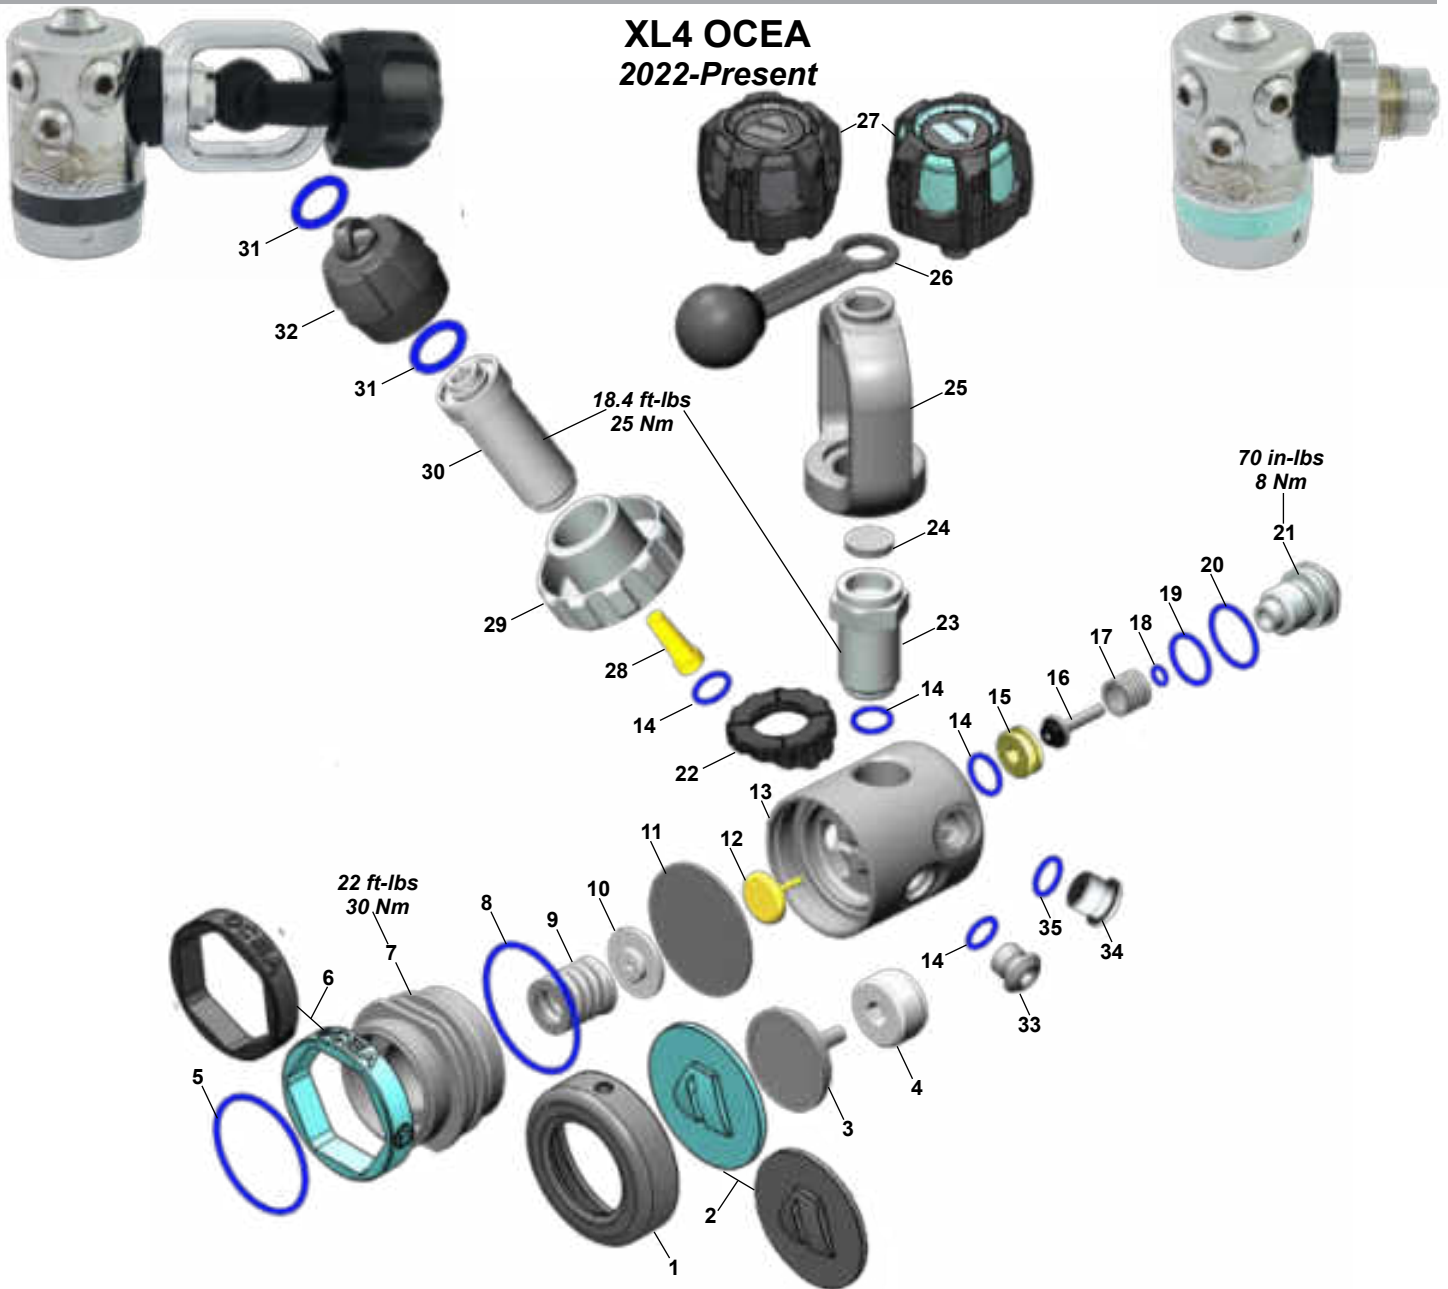

**XL4 OCEA
2022-Present**

KEY# PART# DESCRIPTION

KEY# PART# DESCRIPTION

- ----- **RT141114**   **Service Kit, Diaphragm First Stages**
- ----- RT111117   Ocea First Stage, Yoke,Mint(Yucca)
- ----- RT111119   Ocea First Stage, DIN,Mint(Yucca)
- ----- RT111118   Ocea First Stage, Yoke (Grey)
- ----- RT111120   Ocea First Stage, DIN (Grey)
- ----- RA112115   DIN Conversion Kit (Satin)
- 1 ---- RG912535   Environmental End Cap,Enviro
- 2 ---- RG912569   Environmental Seal,Mint(Yucca)
- ----- RG912570   Environmental Seal (Grey)
- 3 ---- RG912067   Hydrostatic Transmitter
- 4 ---- RG912534   Spring Adjuster, Enviro
- **5 ---- RG912454**   **O-ring (10 pk)**
- 6 ---- RG912553   Ocea Logo Ring,Mint(Yucca)
- ----- RG912554   Ocea Logo Ring (Grey)
- 7 ---- RG912533   Diaphragm Clamp, Enviro
- **8 ---- RG912269**   **O-ring**
- 9 ---- RG912271   Spring
- 10 ---- RG912362   Spring Carrier
- **11 ---- RG912062**   **Diaphragm**
- 12 ---- RG912115   Valve Lifter
- 13 ---- RG912541   Body, Ocea (Satin)
- **14 ---- RG912229**   **O-ring (10 pk)**

- 15 ---- RG912114   Removeable HP Valve Seat (Crown)
- **16 ---- RG912048**   **HP Valve**
- 17 ---- RG912047   Spring
- **18 ---- RG912227**   **O-ring (10 pk)**
- **19 ---- RG912230**   **O-ring (10 pk)**
- **20 ---- RG912228**   **O-ring (10 pk)**
- 21 ---- RG912538   HP Balance Plug, Enviro
- 22 ---- RG912572   Distance Piece (Black)
- 23 ---- RG912527   Yoke Clamp Connector, Enviro
- **24 ---- RG912040**   **Filter, Porvair (Yoke)**
- ----- RA121117   Filter, Porvair (20pk)
- 25 ---- RG912574   Yoke Clamp
- 26 ---- RG912573   Dust Cap
- 27 ---- RG912560   Yoke Clamp Screw Enviro,Mint(Yucca)
- ----- RG912561   Yoke Clamp Screw Enviro (Grey)
- **28 ---- RG912059**   **Conical Filter (DIN)**
- 29 ---- RG912531   Handwheel 300 Bar, Enviro
- 30 ---- RG912532   Handwheel Connector, Enviro
- **31 ---- RG912224**   **O-ring (10 pk)**
- 32 ---- RG912571   DIN Protective Cap
- 33 ---- RG912528   3/8" UNF Blanking Plug, Enviro
- 34 ---- RG912529   7/16" UNF Blanking Plug, Enviro
- **35 ---- RG912453**   **O-ring (10 pk)**