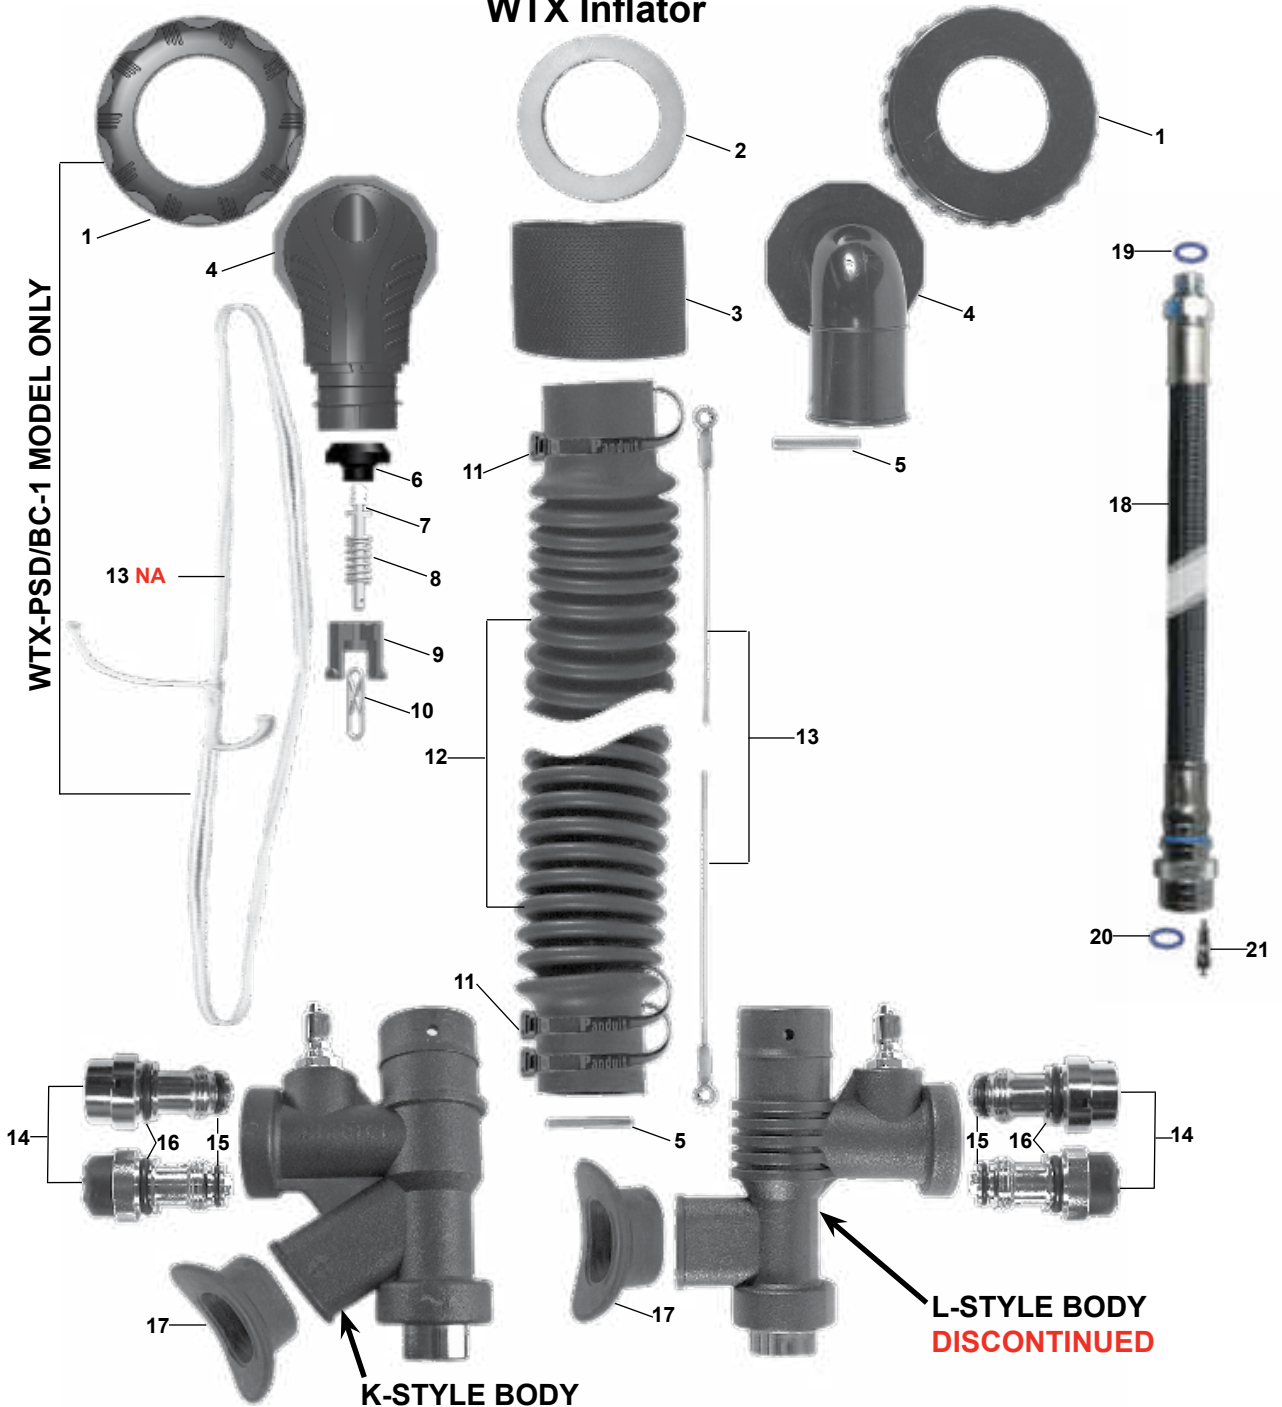

WTX Inflator

KEY#	PART#	DESCRIPTION
----	BC911117	Airway, Complete, K (WTX/WTX-D)
----	BC911116	Airway, Complete, K (WTX-D PSD)
----	BC911574	Airway, Complete, K (WTX RT SIDE)
----	BC911197	Lower Inflator Assembly, K (WTX/WTX-D/PSD)
1----	BC911551	Collar (WTX & WTX-D)
----	BC911447	Collar (WTX-D PSD & BC-1)
2----	BC911376	Gasket
3----	BC911203	Retainer Loop
4----	BC911537	Elbow (WTX & WTX-D)
----	BC911159	Elbow (WTX-D PSD & BC-1)
5----	BC911368	Retaining Pin
6----	BC911359	Dump Valve, Poppet (WTX-D PSD & BC-1)
7----	BC911232	Poppet Stem (WTX-D PSD & BC-1)
8----	BC911441	Spring (WTX-D PSD & BC-1)

KEY#	PART#	DESCRIPTION
9----	BC911160	Poppet Guide (WTX-D PSD & BC-1)
10----	BC911480	Cable Hook (WTX-D PSD & BC-1)
11----	BC911350	Clamp
12----	BC911191	Ribbed Hose Flat 16" (WTX & WTX-D)
----	BC911555	Ribbed Hose, 18" (WTX-D PSD & BC-1)
13----	BC911192	Cable Assembly
----	N/A	Spectra Cord, (WTX-D PSD & BC-1)
14----	BC911184	Valve Module w/Brass Button
----	BC911194	Valve Module w/Plastic Button
15----	BC911237	O-ring (10 pk)
16----	RG911465	O-ring (20 pk)
17----	BC911532	Mouthpiece
18----	BC911133	MP Braided Inflator Hose, 27"
19----	RG911842	O-ring (20 pk)
20----	820043P	O-ring (10 pk)
21----	BC911360	Valve Core

Part numbers in **BOLD ITALICS** indicate standard overhaul replacement part.