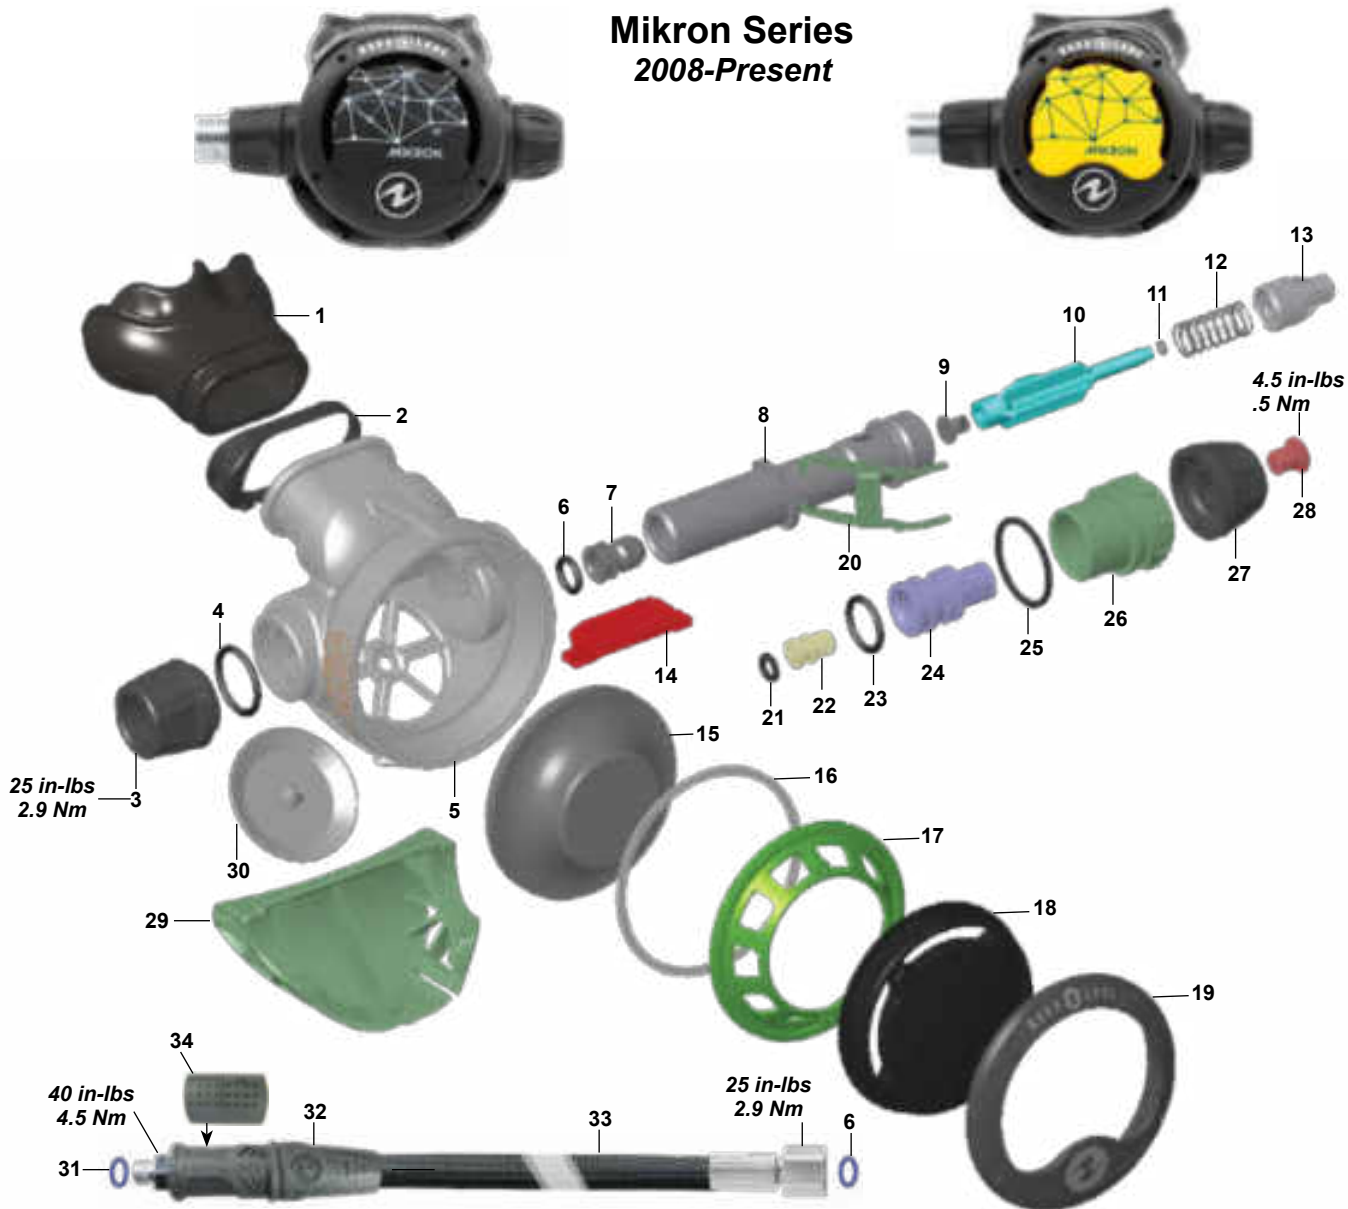

**Mikron Series
2008-Present**

KEY# PART# DESCRIPTION

-----	RA121128	Overhaul Parts Kit
-----	RS125112	Mikron, Second Stage, Blk
1----	RG911251	Mouthpiece, Comfobite
-----	RG911252	Mouthpiece, Comfobite, Small
-----	RG911253	Mouthpiece, Standard
2----	RG911254	Mouthpiece Clamp
3----	RG911566	Insert Screw
4----	RG911844	O-ring (20 pk)
5----	RG911580	Case, Mikron, Blk
6----	RG911848	O-ring (20 pk)
7----	RG912233	Crown
8----	RG911565	Valve Body
9----	RG912198	MP Seat, Silicone
10----	RG912090	Shuttle Valve
11----	RG912234	O-ring (10 pk)
12----	RG912080	Spring
13----	RG911537	Counter-balance Chamber
14----	RG911851	Baffle
15----	RG911564	Diaphragm
16----	RG911563	Washer, Diaphragm
17----	RG911562	Retainer, Diaphragm, Black
-----	RG911899	Retainer, Diaphragm, Blue

KEY# PART# DESCRIPTION

18----	RG911113	Purge Cover, Mikron, Black
-----	RG911112	Purge Cover, Mikron, Yellow
-----	RG911900	Purge Cover, Mikron, Black/Blue
-----	RG912193	Purge Cover, Mikron, Black/Pink
-----	RG912191	Purge Cover, Mikron, Vanilla
19----	RG911114	Retaining Ring, Mikron
20----	RG911573	Lever
21----	RG911845	O-ring (20 pk)
22----	RG911570	Adjustment Screw
23----	RG912516	O-ring (20 pk)
24----	RG911569	Cam, Mikron
25----	RG912519	O-ring (20 pk)
26----	RG911567	Screw, Valve Body
27----	RG911568	Adjusting Knob
28----	RG911898	Plug, Mikron, Silver
-----	RG911582	Plug, Mikron, Yellow
29----	RG911572	Exhaust Tee
30----	RG912196	Exhaust Valve
31----	RG911842	O-ring (20 pk)
32----	RG911584	Hose Protector, Black (for Braided hose)
33----	RH119114	MP Hose, Aquaflex 3/8" x 30" Blk w/Protect
-----	RH119115	MP Hose, Aquaflex 3/8" x 39" Yel w/Protect
34----	RG911617	Service Date Sleeve

Part numbers in **BOLD ITALICS** indicate standard overhaul replacement part