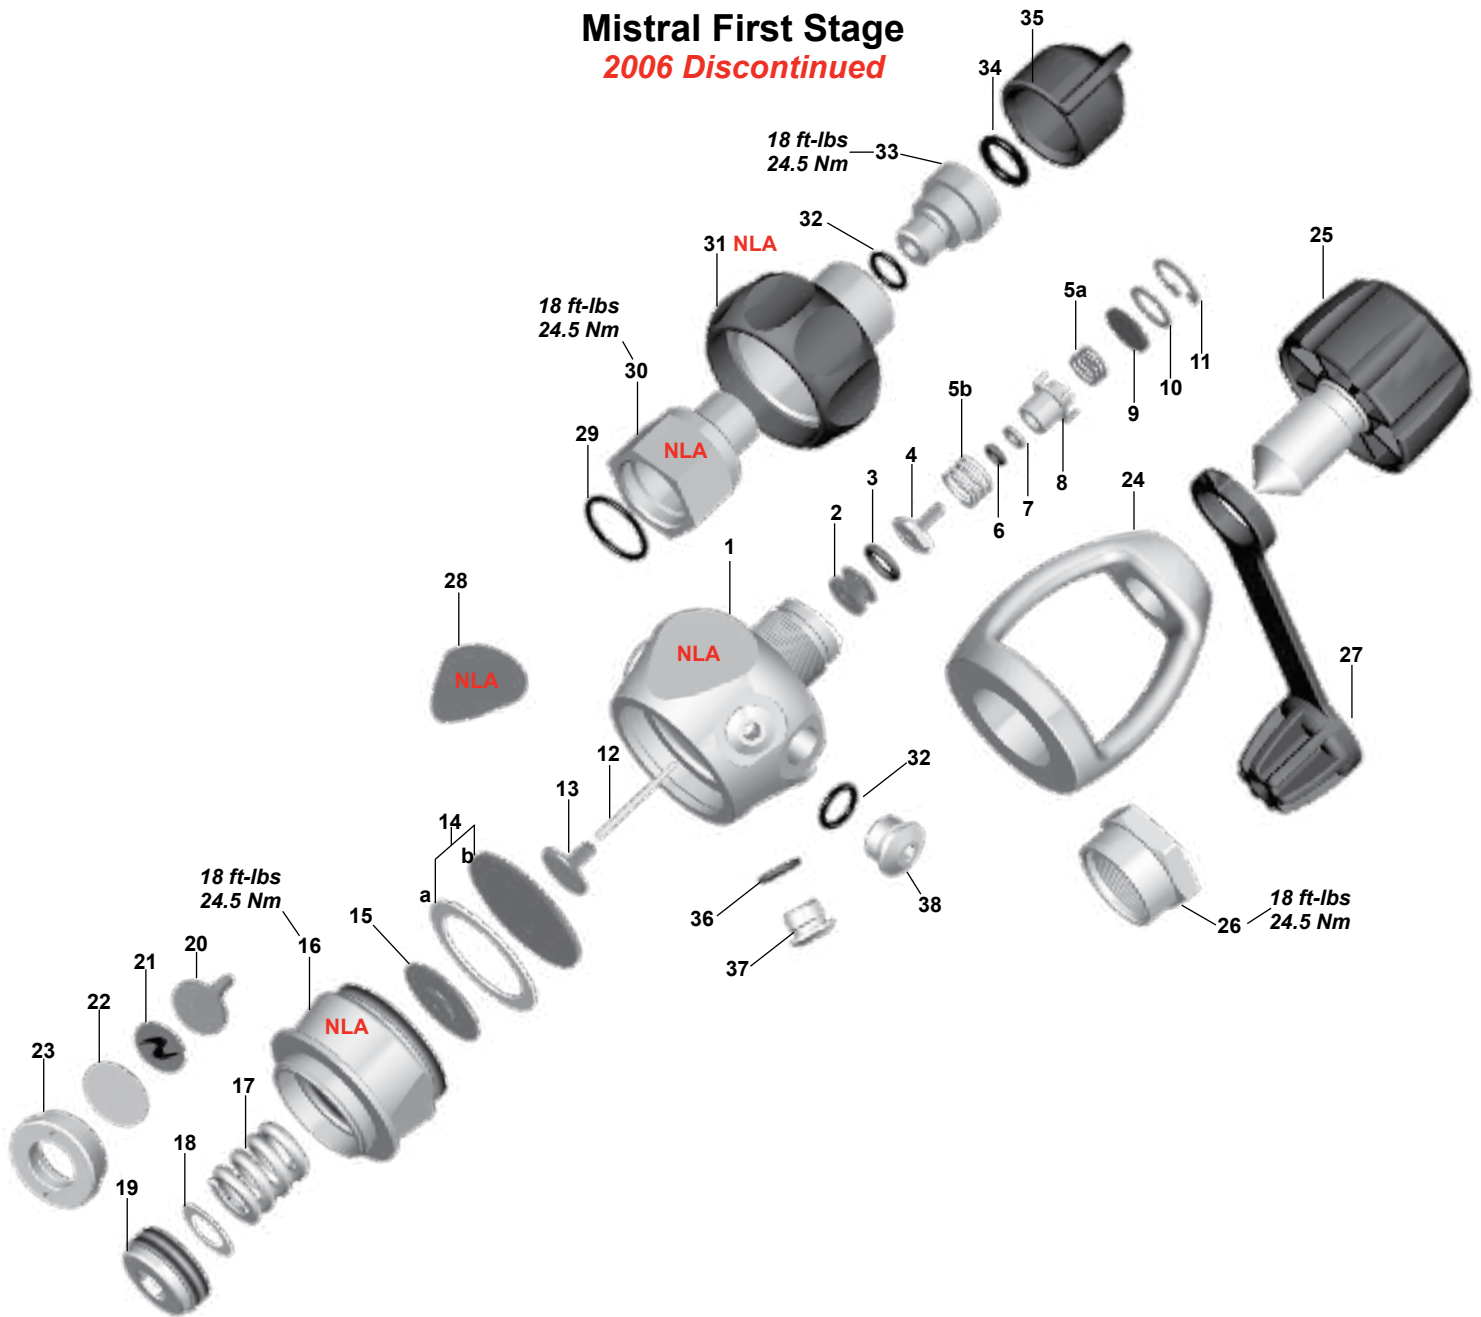

Mistral First Stage

2006 Discontinued

KEY#	PART#	DESCRIPTION
-----	RA121118	Overhaul Parts Kit, Entire Mistral
1-----	NLA	Body
2-----	RG911531	Crown
3-----	RG911843	O-ring (20 pk)
4-----	RG911444	HP Seat
5a-----	RG911383	Spring (Short)
5b-----	RG911384	Spring (Long)
6-----	RG911849	O-ring (20 pk)
7-----	RG911347	Backup Ring
8-----	RG911787	Spring Block
9-----	RG911785	Filter
10-----	RG911445	Filter Washer
11-----	RG911809	Circlip
12-----	RG911779	Pin
13-----	RG911291	Pin Support
14-----	RG911834	Diaphragm Kit (includes 14a & 14b)
15-----	RG911430	Spring Pad
16-----	NLA	Spring Retainer
17-----	RG911349	Spring

KEY#	PART#	DESCRIPTION
18-----	RG911808	Washer
19-----	RG911396	Adjustment Screw
20-----	RG911392	Piston
21-----	RG911480	Aqua Lung Logo Decal
22-----	RG911395	Diaphragm
23-----	RG912183	Diaphragm Retainer
24-----	RG911440	Yoke, Satin
25-----	RG911620	Yoke Screw
26-----	RG911436	Yoke Retainer
27-----	RG911427	Dust Cap
28-----	NLA	Mistral Decal
29-----	RG912518	O-ring (20 pk)
30-----	NLA	DIN Adapter
31-----	NLA	Handwheel
32-----	RG911462	O-ring (20 pk)
33-----	106056	Handwheel Retainer
34-----	RG911846	O-ring (20 pk)
35-----	RG911450	DIN Cap
36-----	RG911842	O-ring (20 pk)
37-----	RG911380	Plug, MP Port, 3/8"
38-----	RG911381	Plug, HP Port, 7/16"

Part numbers in **BOLD ITALICS** are included in the service kit