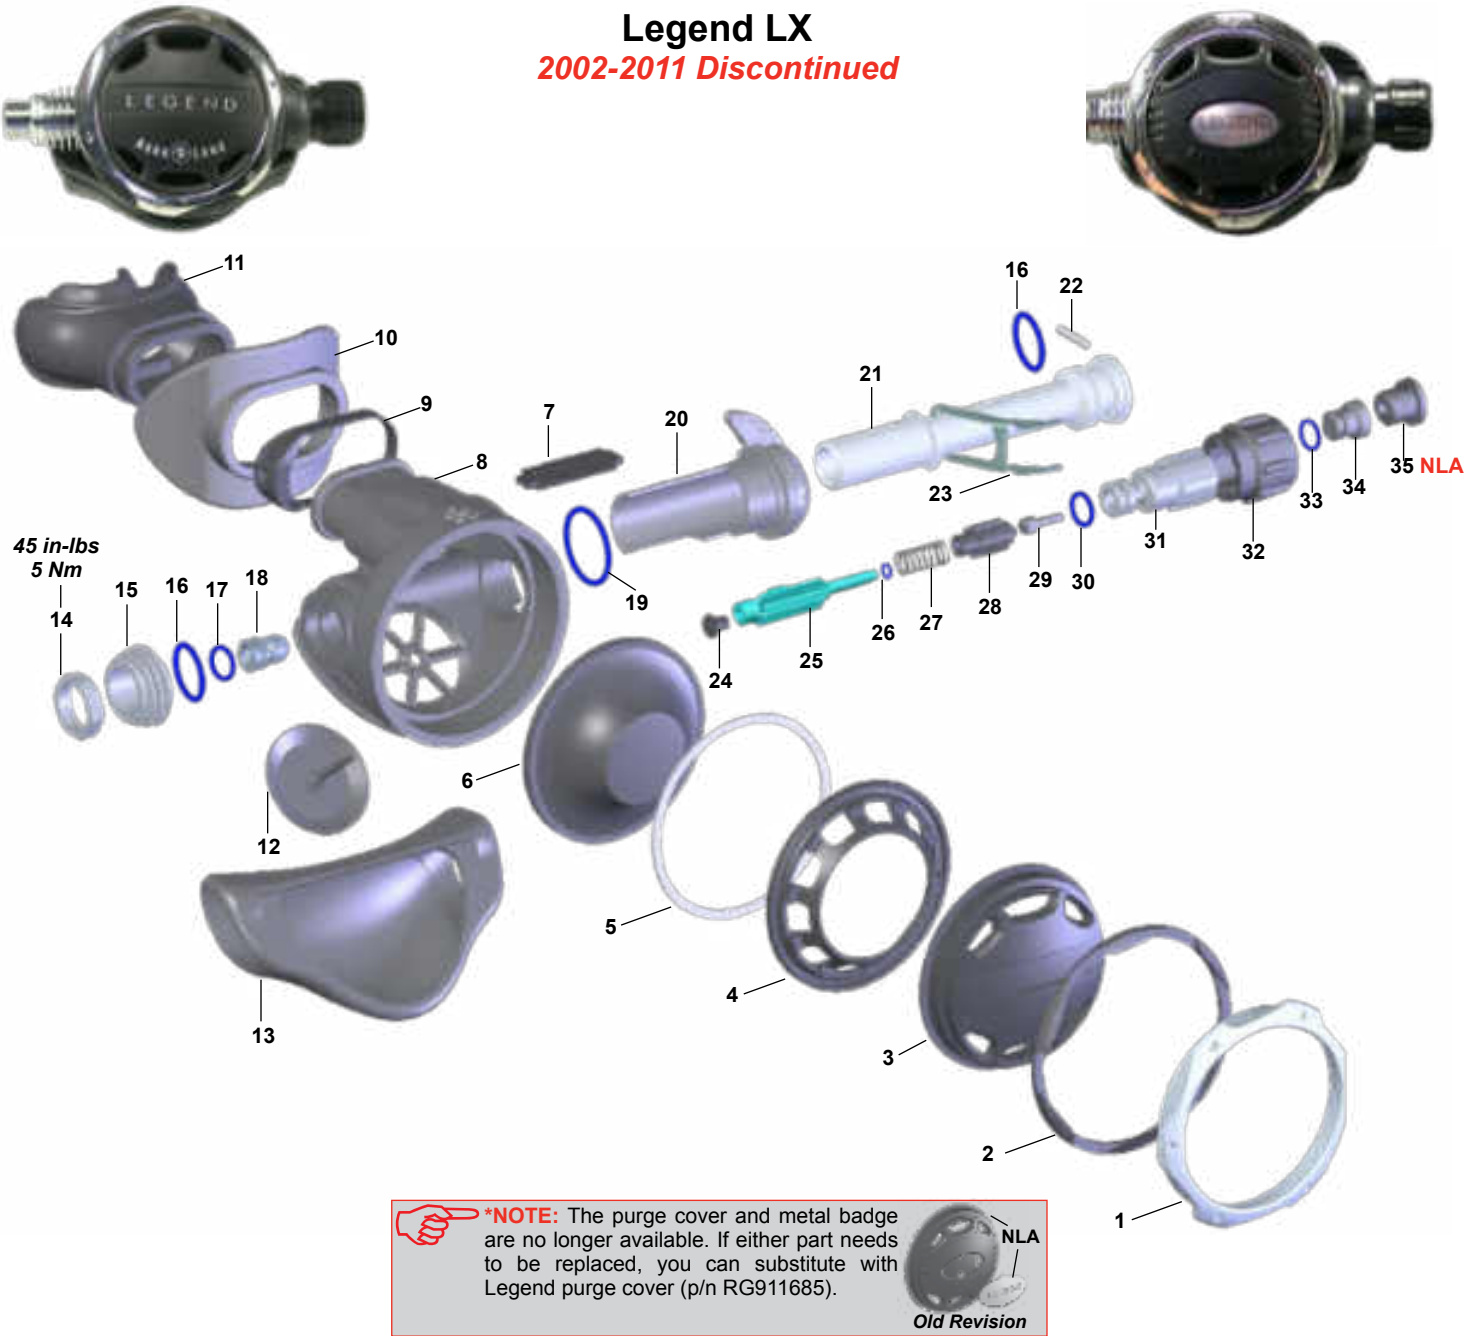

Legend LX

2002-2011 *Discontinued*

*NOTE: The purge cover and metal badge are no longer available. If either part needs to be replaced, you can substitute with Legend purge cover (p/n RG911685).
Old Revision

KEY#	PART#	DESCRIPTION
----	RA121128	Overhaul Parts Kit
1----	RG911656	Retaining Ring, Silver
2----	RG911657	Mating Ring, Rubber
3----	RG911685	Purge Cover, Legend, Black (see *NOTE)
4----	RG911667	Diaphragm Retainer
5----	RG911640	Thrust Washer
6----	RG911649	Diaphragm
7----	RG911661	Baffle
8----	RG911654	Case, LX
----	RG911664	Case, LX Supreme
9----	RG911254	Mouthpiece Clamp
10----	RG911259	Lip Shield, Supreme Model
11----	RG911251	Mouthpiece, ComfoBite
----	RG911253	Mouthpiece, Standard
12----	RG912196	Exhaust Valve
13----	RG911429	Exhaust Cover
14----	RG912449	Retaining Nut
15----	RG911647	Heat Exchanger
16----	RG911844	O-ring (20 pk)

KEY#	PART#	DESCRIPTION
17----	RG911848	O-ring (20 pk)
18----	RG912233	Crown
19----	RG912232	O-ring (10 pk)
20----	RG911826	Venturi Lever
21----	RG911645	Valve Body
22----	RG912025	Pin
23----	RG912197	Lever
24----	RG912198	MP Seat, Silicone
25----	RG912090	Shuttle Valve
26----	RG912234	O-ring (10 pk)
27----	RG912080	Spring
28----	RG912092	Counter-balance Chamber
29----	RG911637	Adjustment Pin
30----	RG911842	O-ring (20 pk)
31----	RG911646	Adjustment Knob
32----	RG911638	Grip
33----	RG912515	O-ring (20 pk)
34----	RG911641	Adjusting Screw
35----	NLA	Plug Threaded Black

Part numbers in **BOLD ITALICS** indicate standard overhaul replacement part