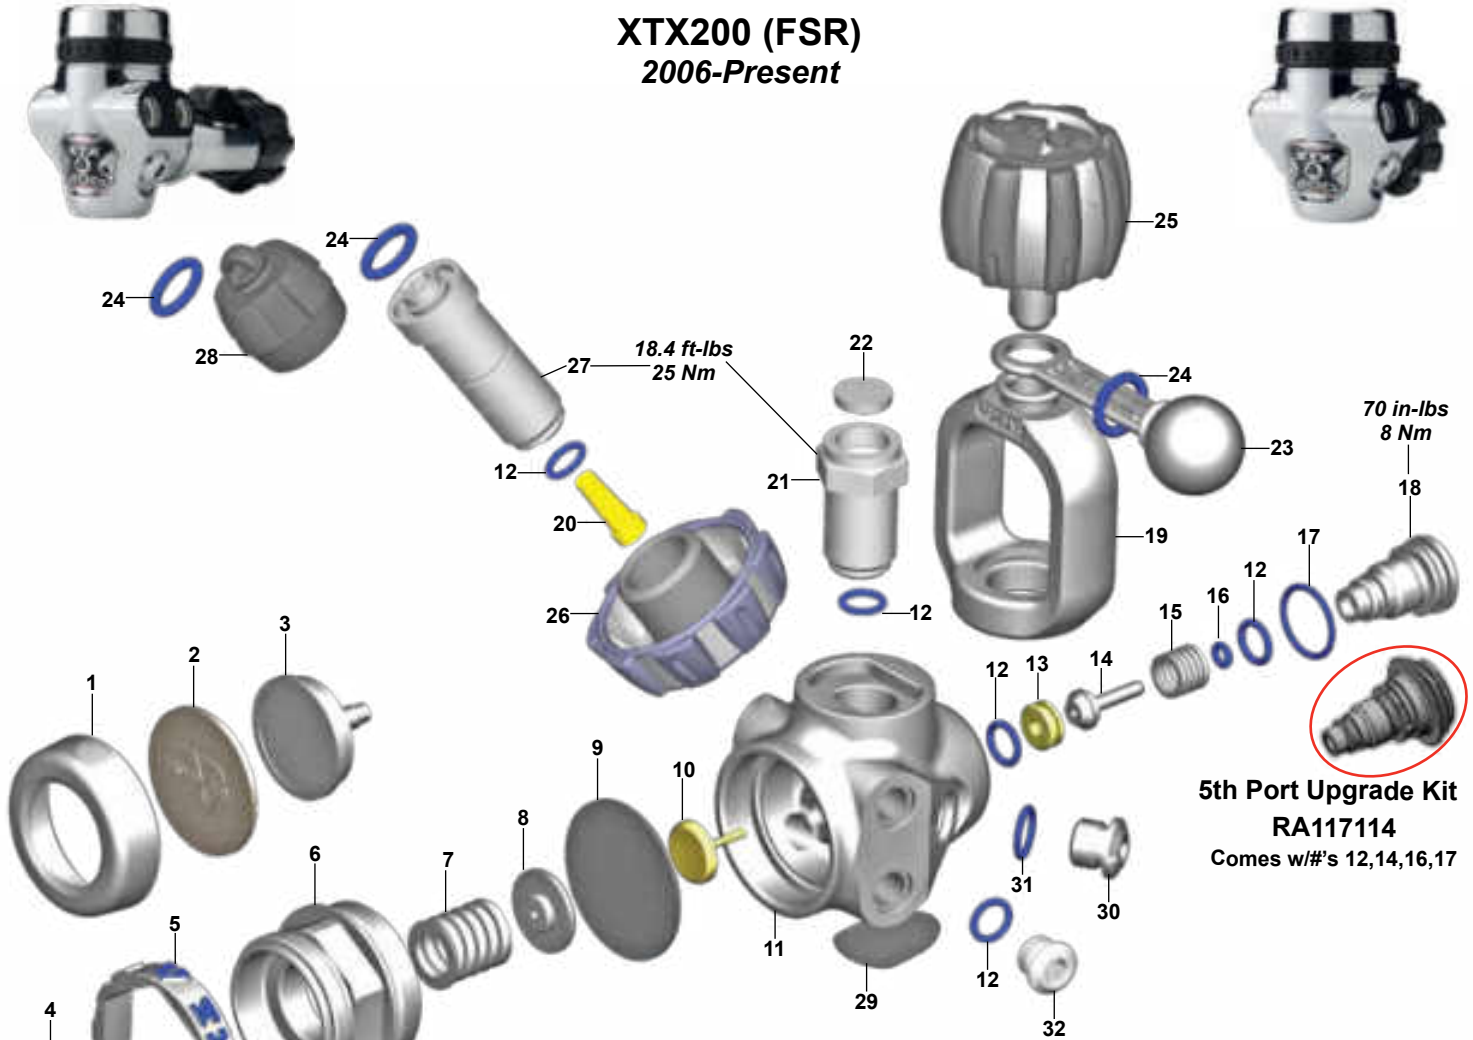

**XTX200 (FSR)
2006-Present**

**5th Port Upgrade Kit
RA117114**
Comes w/#'s 12,14,16,17

WARNING: The 5th port upgrade kit **MUST NOT** be added to any older XTX200 1st stage manufactured prior to 2013. The 2013> models have a square decal on the first stage body.

NOTE: In 2013, the XTX 200 body (11) was changed. If ordering the new 2013 body make sure to order the 2013> decal for a proper fit.

KEY#	PART#	DESCRIPTION	KEY#	PART#	DESCRIPTION
-----	RT141114	Service Kit, Diaphragm First Stage	14 ----	RG912048	HP Valve
-----	RT132111	XTX200, First Stage only, w/Yoke	15 ----	RG912047	Spring
-----	RT132113	XTX200, First Stage only, w/DIN	16 ----	RG912227	O-ring (10 pk)
-----	RA112118	DIN Conversion Kit, Comolded	17 ----	RG912228	O-ring (10 pk)
-----	RA117114	5th Port Upgrade Kit, 2013>XTX only	18 ----	RG911117	HP Balance Plug, Chrome, XTX, Tungsten
1 ----	RG912068	Environmental End Cap, Chrome, XTX	19 ----	RG912036	Yoke Clamp, Chrome, XTX
-----	RG912069	Environmental End Cap, PVD Tung	-----	RG912298	Yoke Clamp, PVD, Tungsten
2 ----	RG912275	Hydrostatic Diaphragm, XTX (3-color)	20 ----	RG912059	Conical Filter (DIN)
-----	RG912066	Hydrostatic Diaphragm, XTX	21 ----	RG912041	Yoke Clamp Connector, Chrome, XTX, Tung
-----	RG912416	Hydrostatic Diaphragm, Tungsten	22 ----	RG912040	Filter, Porvair (Yoke)
3 ----	RG912067	Hydrostatic Transmitter	-----	RA121117	Filter, Porvair (20pk)
4 ----	RG912061	Spring Adjuster	23 ----	RG912038	Protective Cap
5 ----	RG912376	Molded Logo Ring, XTX	24 ----	RG912224	O-ring (10 pk)
6 ----	RG912303	Diaphragm Clamp, Chrome, XTX	25 ----	RG912417	Yoke Clamp Screw, Comolded
7 ----	RG912271	Spring	26 ----	RG912217	Handwheel, 300 Bar, XTX, Tungsten
8 ----	RG912362	Spring Carrier	27 ----	RG912057	Handwheel Connector, Chrome, XTX, Tung
9 ----	RG912062	Diaphragm	28 ----	RG912127	Protective Cap, DIN
10 ----	RG912115	Valve Lifter	29 ----	RG912464	Decal, Body, XTX200 (2013>)
11 ----	RG912320	Body, Chrome, XTX (2013>)	-----	RG912350	Decal, Body, XTX Tungsten (2013>)
-----	RG912321	Body, XTX Tungsten (2013>)	-----	RG912291	Decal, Body, XTX Tungsten (<2013)
12 ----	RG912229	O-ring (10 pk)	30 ----	RG912045	7/16" HP Blanking Plug
13 ----	RG912114	Removable HP Valve Seat (Crown)	31 ----	RG912453	O-ring (10 pk)
			32 ----	RG912042	3/8" MP Blanking Plug

Part numbers in **BOLD ITALICS** indicate standard overhaul replacement part.