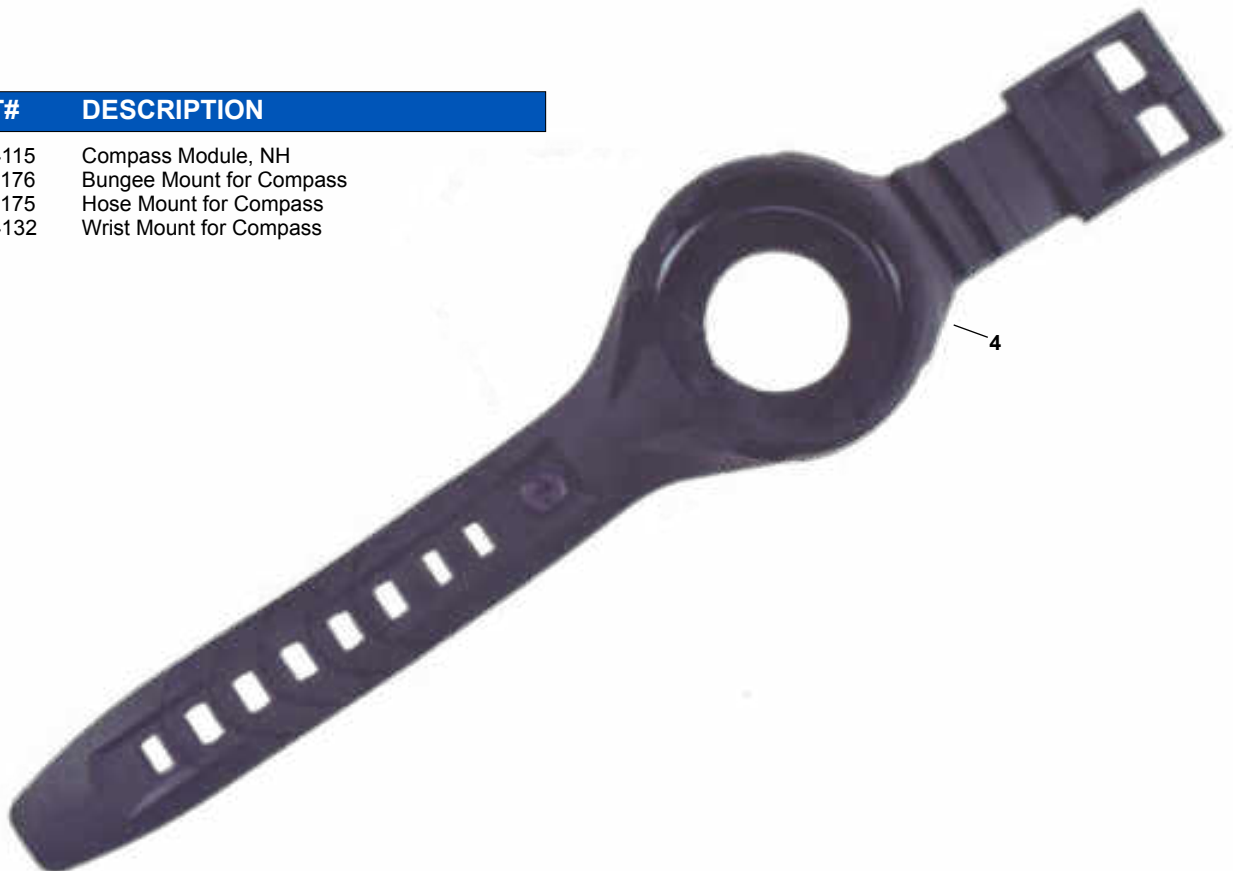

Compass

| KEY# | PART# | DESCRIPTION |
|-------|----------|--------------------------|
| 1---- | NS114115 | Compass Module, NH |
| 2---- | NS911176 | Bungee Mount for Compass |
| 3---- | NS911175 | Hose Mount for Compass |
| 4---- | NS114132 | Wrist Mount for Compass |