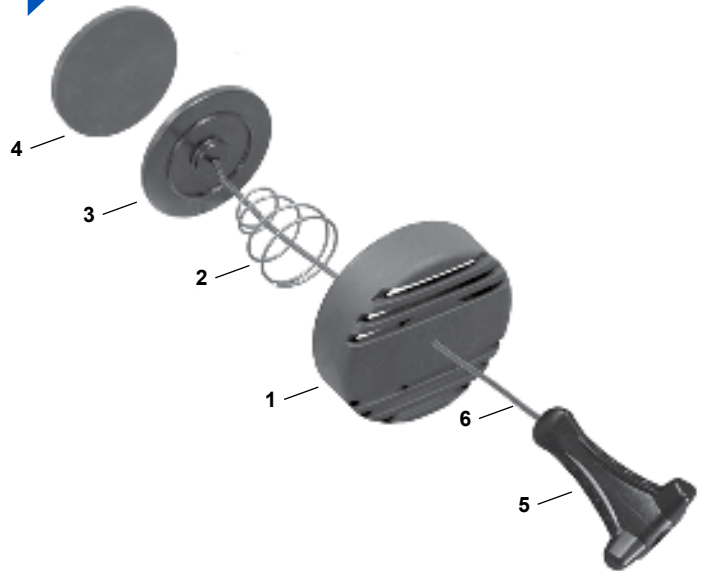

DUMP VALVE KIT