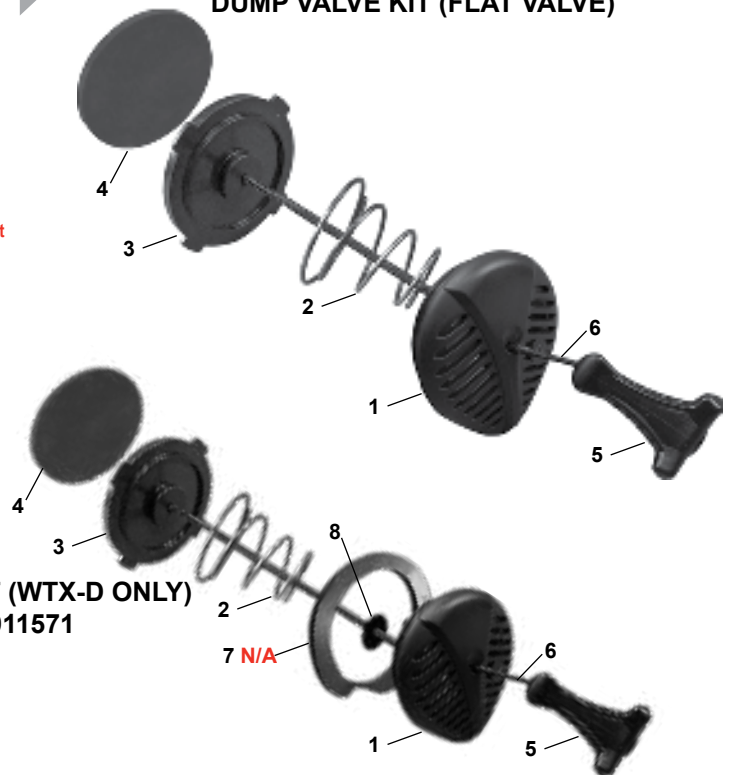

DUMP VALVE KIT (FLAT VALVE)

DUMP VALVE KIT (WTX-D ONLY)
P/N BC911571

Part numbers in **BOLD ITALICS** indicate standard overhaul replacement part.