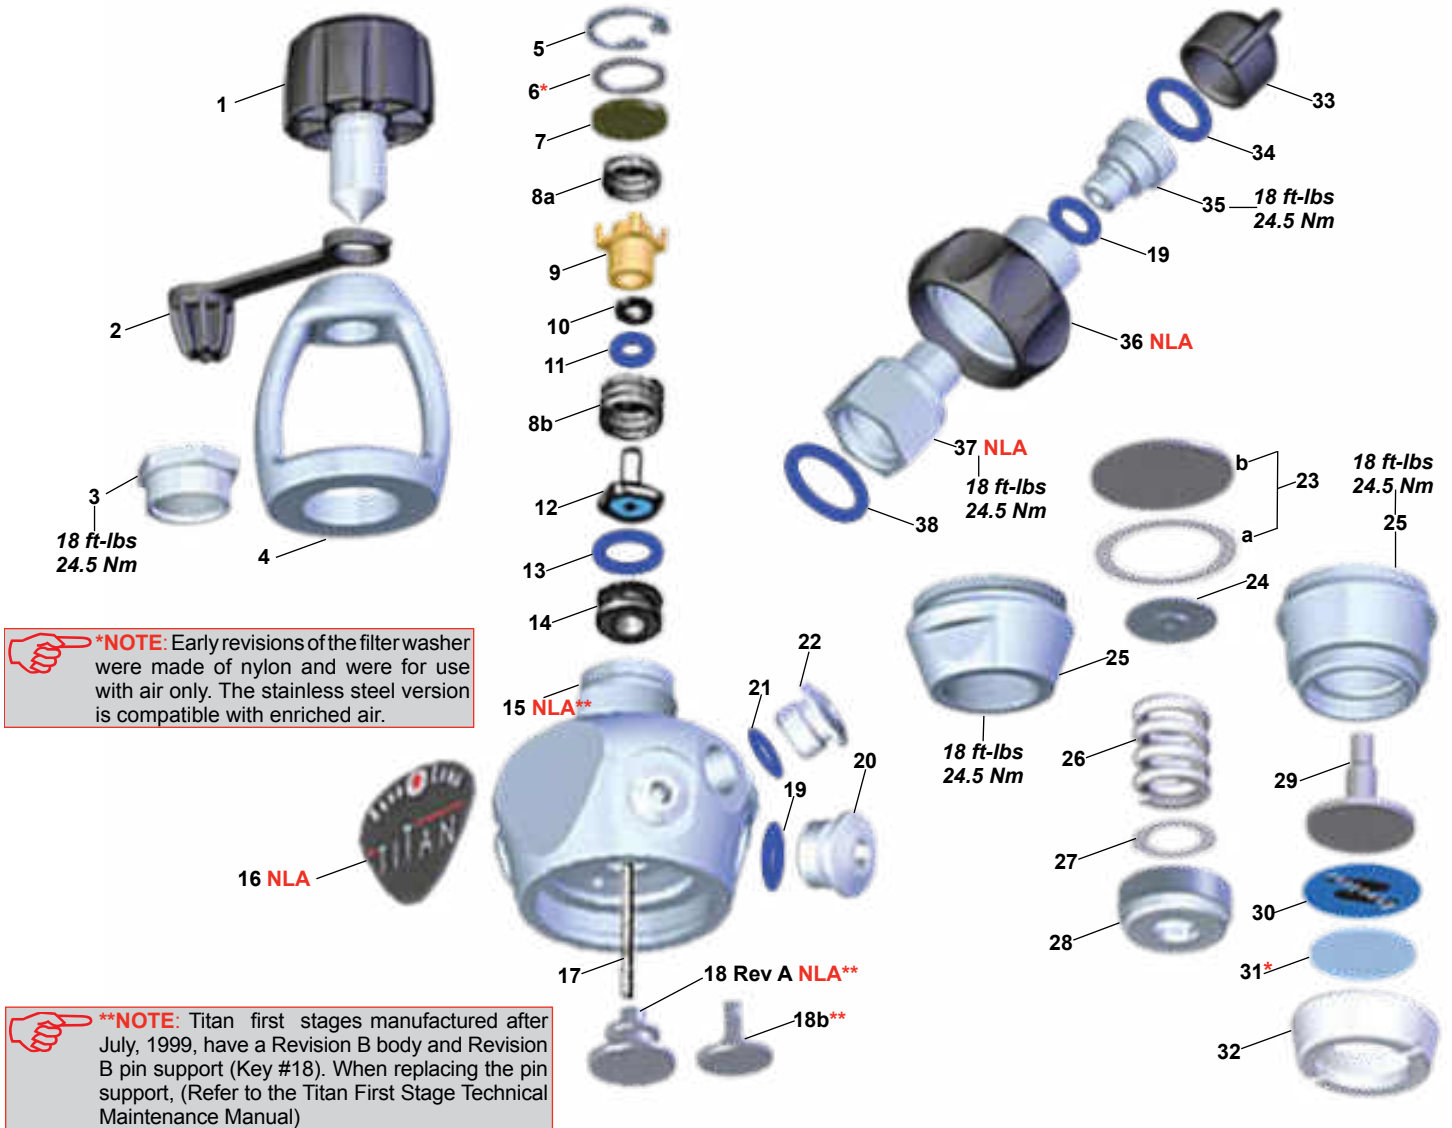

Titan

1999-2008 *Discontinued*

*NOTE: Early revisions of the filter washer were made of nylon and were for use with air only. The stainless steel version is compatible with enriched air.

**NOTE: Titan first stages manufactured after July, 1999, have a Revision B body and Revision B pin support (Key #18). When replacing the pin support, (Refer to the Titan First Stage Technical Maintenance Manual)

KEY#	PART#	DESCRIPTION

	RA121122	Overhaul Parts Kit
	NLA	Dry Environmental Kit (Complete)
	NLA	DIN Adapter Kit, Titan
1----	RG911620	Yoke Screw
2----	RG911427	Dust Cap
3----	RG911436	Yoke Retainer
4----	RG911440	Yoke, Satin
5----	RG911809	Circlip
6----	RG911445	Washer, Stainless (see *NOTE)
7----	RG911785	Filter
8a----	RG911383	Spring (Short)
8b----	RG911384	Spring (Long)
9----	RG911787	Spring Block
10----	RG911347	Backup Ring
11----	RG911849	O-ring (20 pk)
12----	RG911444	HP Seat
13----	RG911843	O-ring (20 pk)
14----	RG911531	Crown
15----	NLA	Body, Rev. B
16----	NLA	Decal, Titan
17----	RG911779	Pin
18----	NLA	Pin Support, Rev. A (see **NOTE)

KEY#	PART#	DESCRIPTION

----	RG911291	Pin Support Rev. B (see **NOTE)
19----	RG911462	O-ring (7/16" HP Port) (20 pk)
20----	RG911381	Port Plug, HP
21----	RG911842	O-ring (3/8" Port) (20 pk)
22----	RG911380	Port Plug, MP
23----	RG911834	Diaphragm w/Thrust Washer
24----	RG911430	Spring Pad
25----	RG911437	Spring Retainer
----	RG911394	Spring Retainer (Dry)
26----	RG911349	Spring
27----	RG911808	Washer
28----	RG911396	Adjustment Screw
29----	RG911392	Piston
30----	106338	Decal
31----	RG911395	Diaphragm, External (Not incl in Sv Kit)
32----	RG911393	Diaphragm Retainer
33----	RG911450	Protector Cap, DIN Connector
34----	RG911846	O-ring (20 pk)
35----	RG911439	Handwheel Retainer
36----	NLA	Handwheel
37----	NLA	DIN Adapter
38----	RG912518	O-ring (20 pk) (Not incl in Sv Kit)

Part numbers in **BOLD ITALICS** indicate standard overhaul replacement part