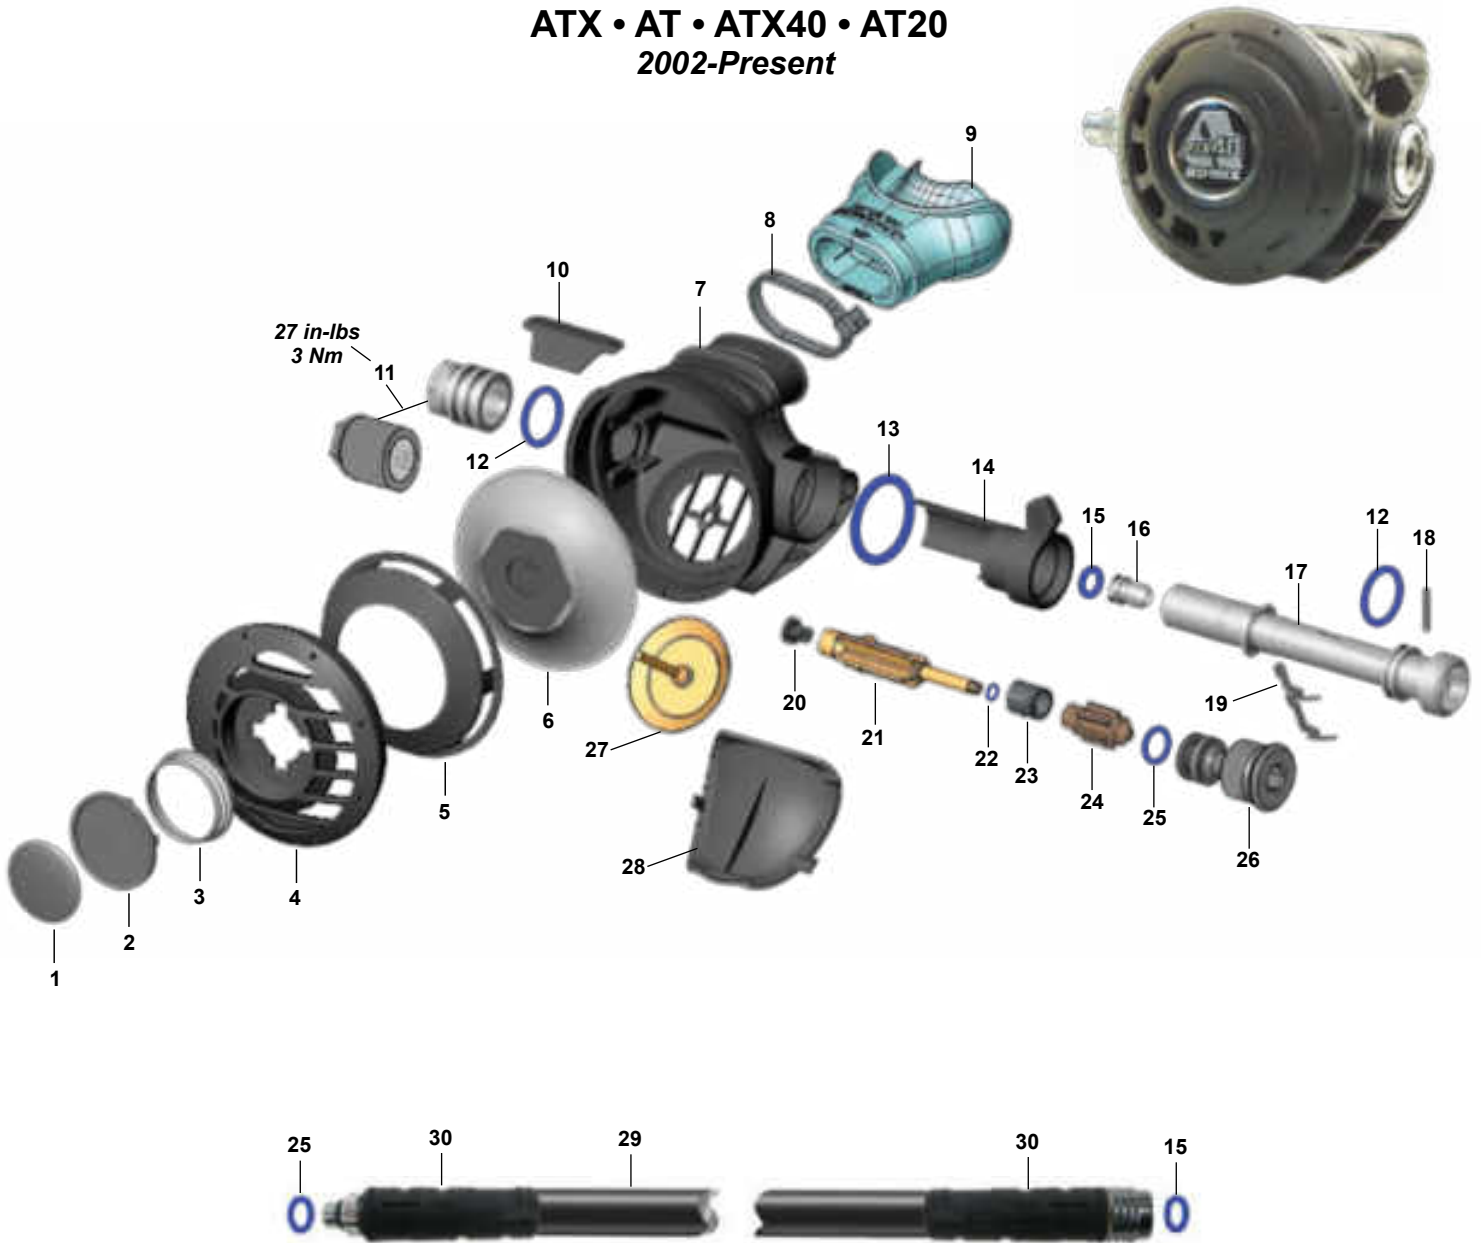

ATX • AT • ATX40 • AT20
2002-Present

KEY# PART# DESCRIPTION

KEY# PART# DESCRIPTION

----- **RS135111** **Universal Second Stage Service Kit**

- 1 ---- TL900014 Decal, Apeks, ATX40
- 2 ---- RG912125 Purge Button
- 3 ---- RG912079 Spring
- 4 ---- RG912124 Case Cover
- ----- RG912460 Case Cover, Yellow, Octopus
- 5 ---- RG912384 Diaphragm Cover, Black
- 6 ---- RG912123 Diaphragm
- 7 ---- RG912121 Case
- **8 ---- RG912279 Mouthpiece Clamp**
- 9 ---- RA117137 Mouthpiece, Comfobite
- ----- RG911253 Mouthpiece, Standard, Octopus
- 10 ---- RG912091 Deflector
- 11 ---- RG912101 Heat Exchanger, ATX40
- ----- RG912317 Spacer, AT20
- **12 ---- RG912225 O-ring (10 pk)**
- **13 ---- RG912232 O-ring (10 pk)**
- 14 ---- RG912093 Venturi Lever, Yellow, Octopus
- ----- RG912094 Venturi Lever, Yellow, Octopus
- **15 ---- RG912222 O-ring (10 pk)**

- 16 ---- RG912233 Seat
- 17 ---- RG912084 Valve Spindle
- 18 ---- RG912025 Spring Pin
- 19 ---- RG912281 Lever
- **20 ---- RG912198 MP Seat, Silicone**
- 21 ---- RG912090 Shuttle Valve
- **22 ---- RG912234 O-ring (10 pk)**
- 23 ---- RG912080 Spring
- 24 ---- RG912092 Counter-Balance Cylinder
- **25 ---- RG912229 O-ring (10 pk)**
- 26 ---- RG912087 Adjusting Screw
- 27 ---- RG912050 Exhaust Valve
- 28 ---- RG912216 Cover, Exhaust Valve, Yellow
- ----- RG912383 Cover, Exhaust Valve, Yellow
- 29 ---- RH114162 Hose, MP, 1/2" X 29"
- ----- RH114167 Hose, MP, 3/8" X 29"
- ----- RH113137 Hose, MP, Octopus, Yellow, 3/8" X36"
- 30 ---- RG912360 Hose Protector, Black
- ----- RG912361 Hose Protector, Yellow
- **N/S ---- RG912230 O-ring, Hose End, Male 1/2" (10 pk)**

Part numbers in **BOLD ITALICS** indicate standard overhaul replacement part.