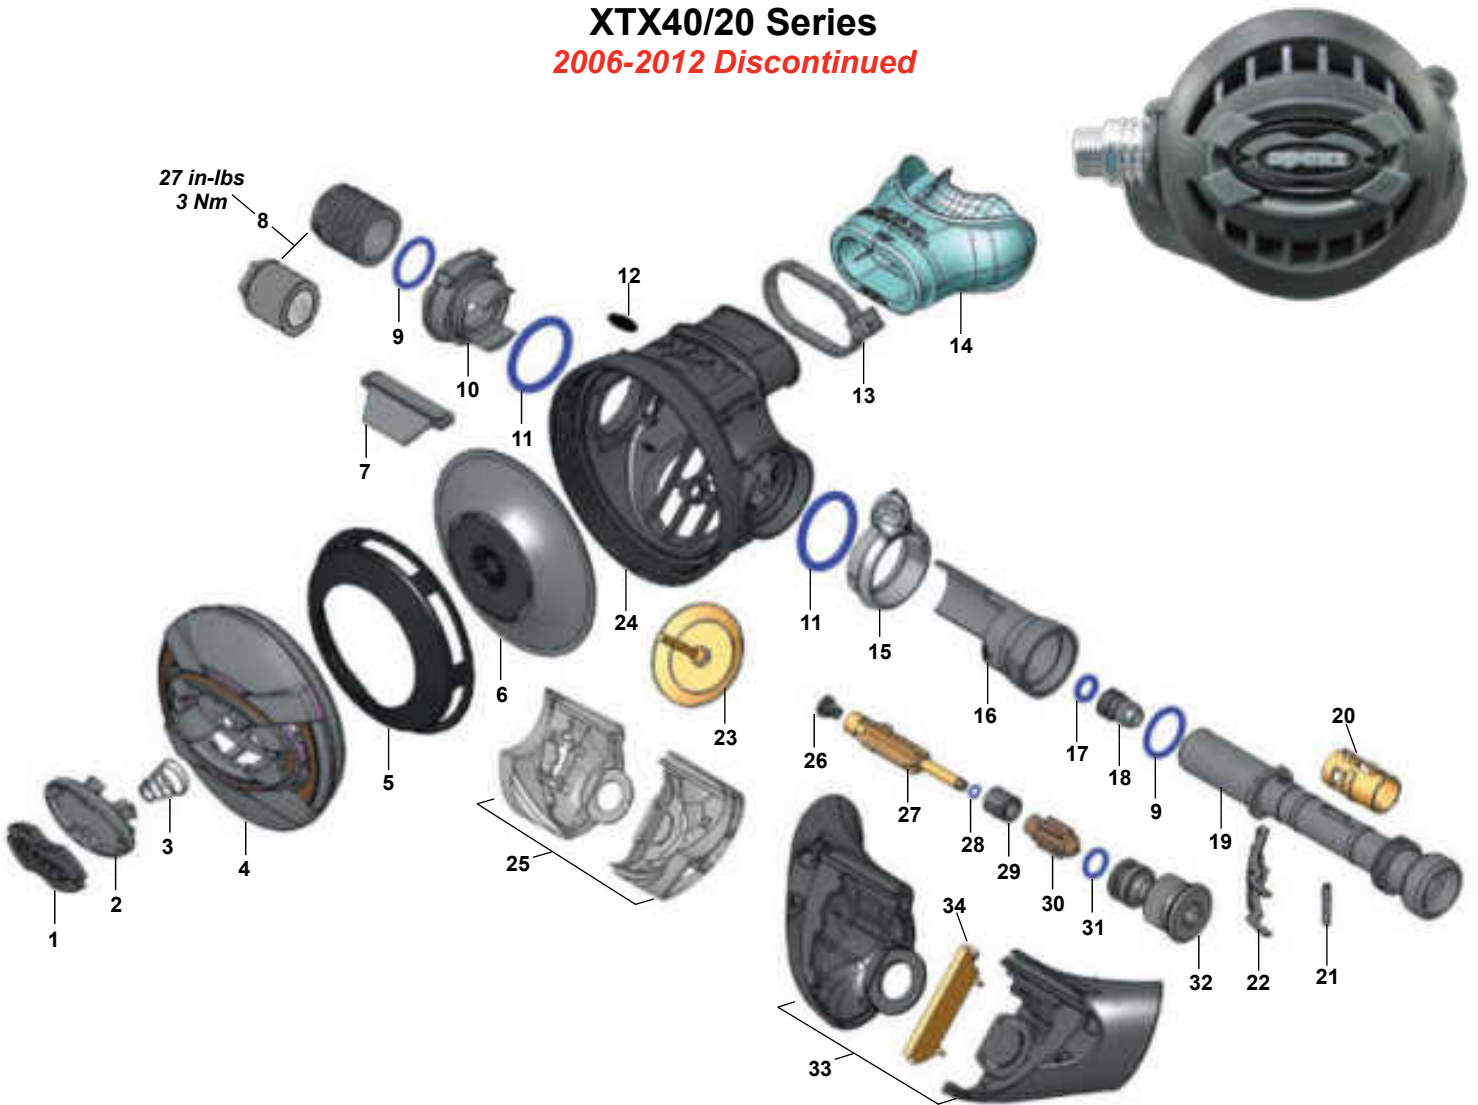

XTX40/20 Series
2006-2012 Discontinued

KEY# PART# DESCRIPTION

KEY#	PART#	DESCRIPTION
-----	RS135111	Universal Second Stage Service Kit
1 ----	RG912218	Decal
2 ----	RG912391	Purge Button
-----	RG912132	Purge Button, Yellow
3 ----	RG912139	Spring
4 ----	RG912401	Case Cover (must also order RG912021)
-----	RG912144	Case Cover, Yellow (must also order RG912024)
-----	RG912143	Case Cover, Green, XTX40 Oxy
5 ----	RG912384	Diaphragm Cover, Black
6 ----	RG912123	Diaphragm
7 ----	RG912091	Deflector
8 ----	RG912101	Heat Exchanger, XTX40
-----	RG912317	Spacer, XTX20
9 ----	RG912225	O-ring (10 pk)
10 ----	RG912129	Blanking Piece
-----	RG912130	Blanking Piece, Yellow
-----	RG912387	Blanking Piece, Green, XTX40 Oxy
11 ----	RG912232	O-ring (10 pk)
12 ----	RG912290	Decal, XTX40
-----	NLA	Decal, XTX40 Nitrox, XTX40 Oxy
-----	NLA	Decal, XTX20
13 ----	RG912279	Mouthpiece Clamp

14 ----	RA117137	Comfobite Mouthpiece
-----	RG911122	Comfobite Mouthpiece, Green, Oxy
-----	RG911253	Mouthpiece, Standard, Octopus
15 ----	RG912148	Venturi Ring
-----	RG912389	Venturi Ring, Yellow
-----	RG912388	Venturi Ring, Green, XTX40 Oxy
16 ----	RG912390	Venturi Lever Body
17 ----	RG912222	O-ring (10 pk)
18 ----	RG912233	Seat
19 ----	RG912133	Valve Spindle
20 ----	RG912392	Spindle Collar
21 ----	RG912025	Spring Pin
22 ----	RG912281	Lever
23 ----	RG912196	Exhaust Valve
24 ----	RG912386	Case
25 ----	RA117143	Small Exhaust Tee, Set
-----	RG912137	Small Exhaust Tee, LH, Green, XTX40 Oxy
-----	RG912394	Small Exhaust Tee, RH, Green, XTX40 Oxy
26 ----	RG912198	MP Seat, Silicone
27 ----	RG912090	Shuttle Valve
28 ----	RG912234	O-ring (10 pk)
29 ----	RG912080	Spring
30 ----	RG912092	Counter-Balance Cylinder
31 ----	RG912229	O-ring (10 pk)
32 ----	RG912087	Adjusting Screw
33 ----	RA117144	Large Exhaust Tee, Set
34 ----	RG912140	Exhaust Rib

Part numbers in **BOLD ITALICS** indicate standard overhaul replacement part.