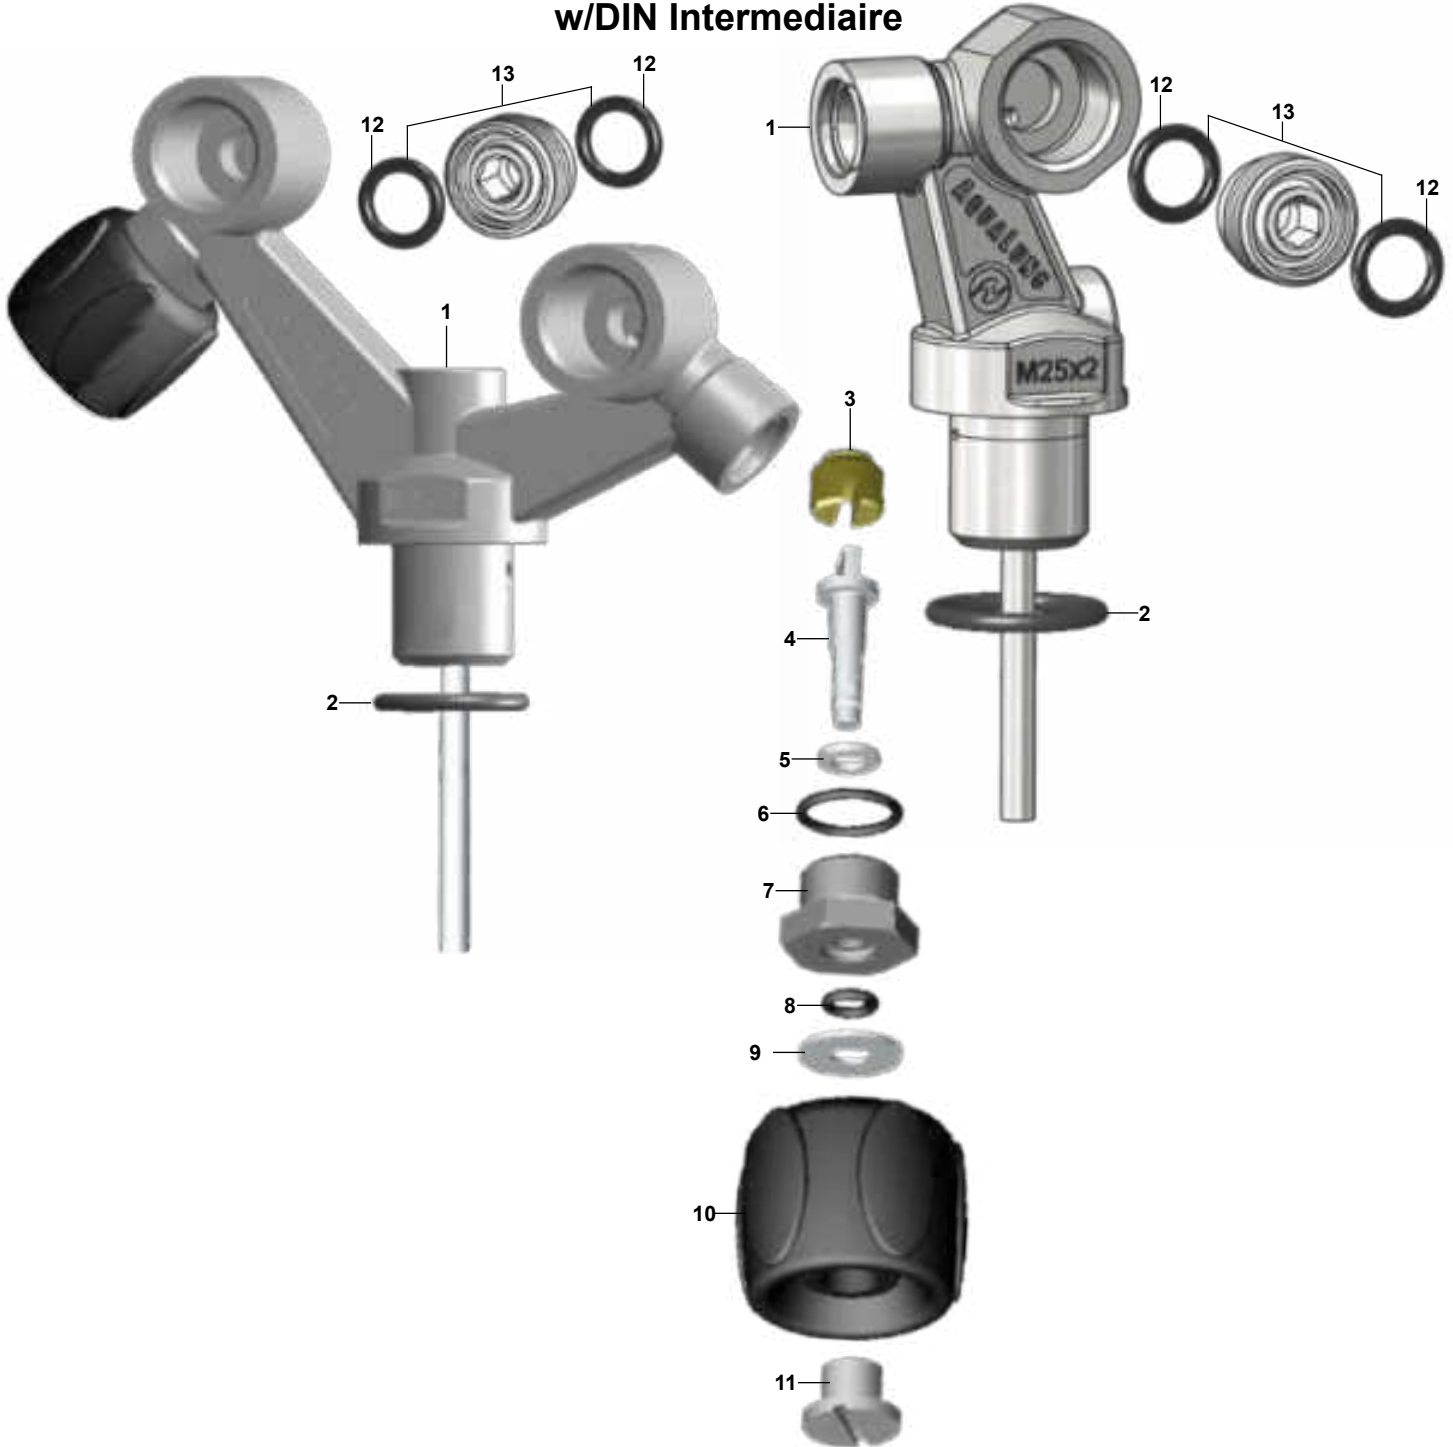

Not Available in USA

**230 Bar Tag Valve • 230 Bar Z-Valve
w/DIN Intermediaire**

KEY# PART# DESCRIPTION

-----	TK129119	Service Kit, Z-Valve
1----	N/A	Body
2----	RG911847	O-ring (20 pk)
3----	TK911151	Seat Assembly
4----	TK911150	Stem
5----	TK911154	Washer
6----	RG911844	O-ring (20 pk)

KEY# PART# DESCRIPTION

7----	TK911149	Bonnet
8----	RG915521	O-ring (20 pk)
9----	TK911249	Washer
10----	TK911257	Handwheel,Blk
11----	TK911152	Locknut
12----	RG911465	O-ring (20 pk)
13----	TK91125	DIN Insert w/O-rings

Part numbers in **BOLD ITALICS** indicate standard overhaul replacement part.