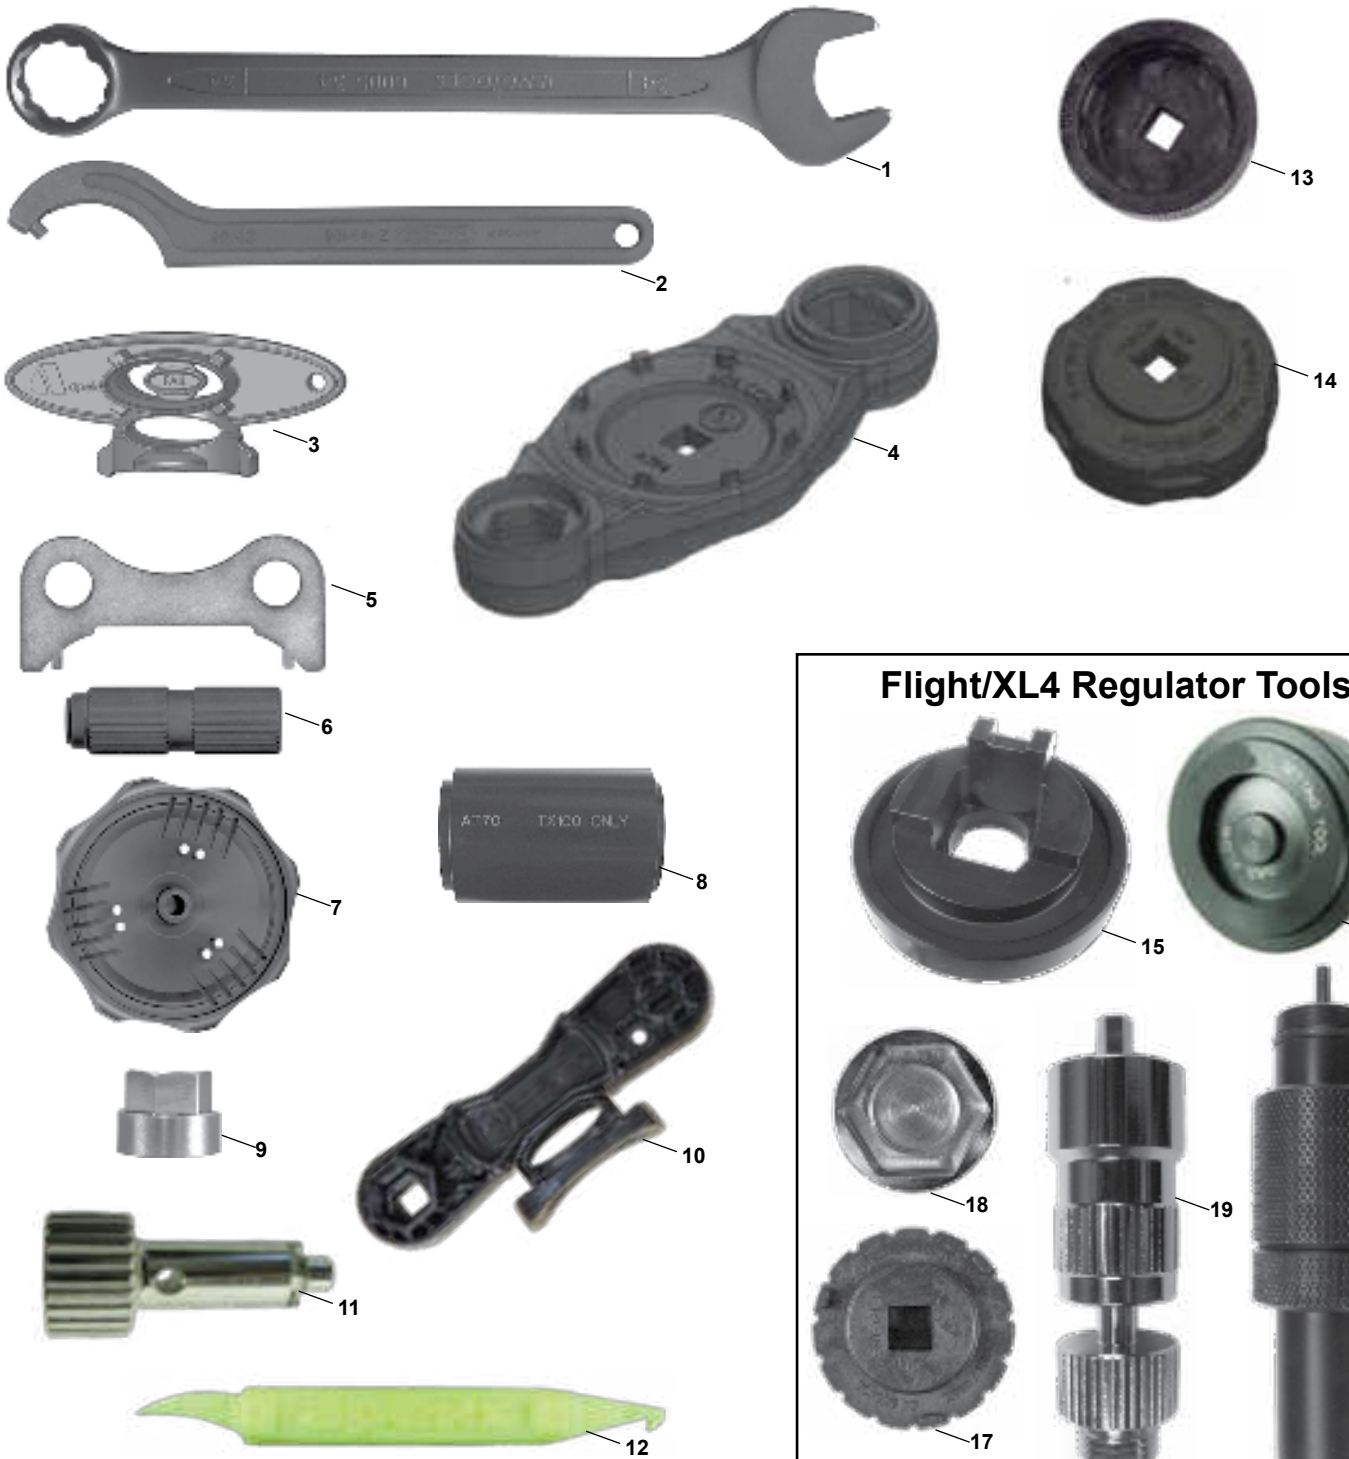

Apeks Regulator Tools