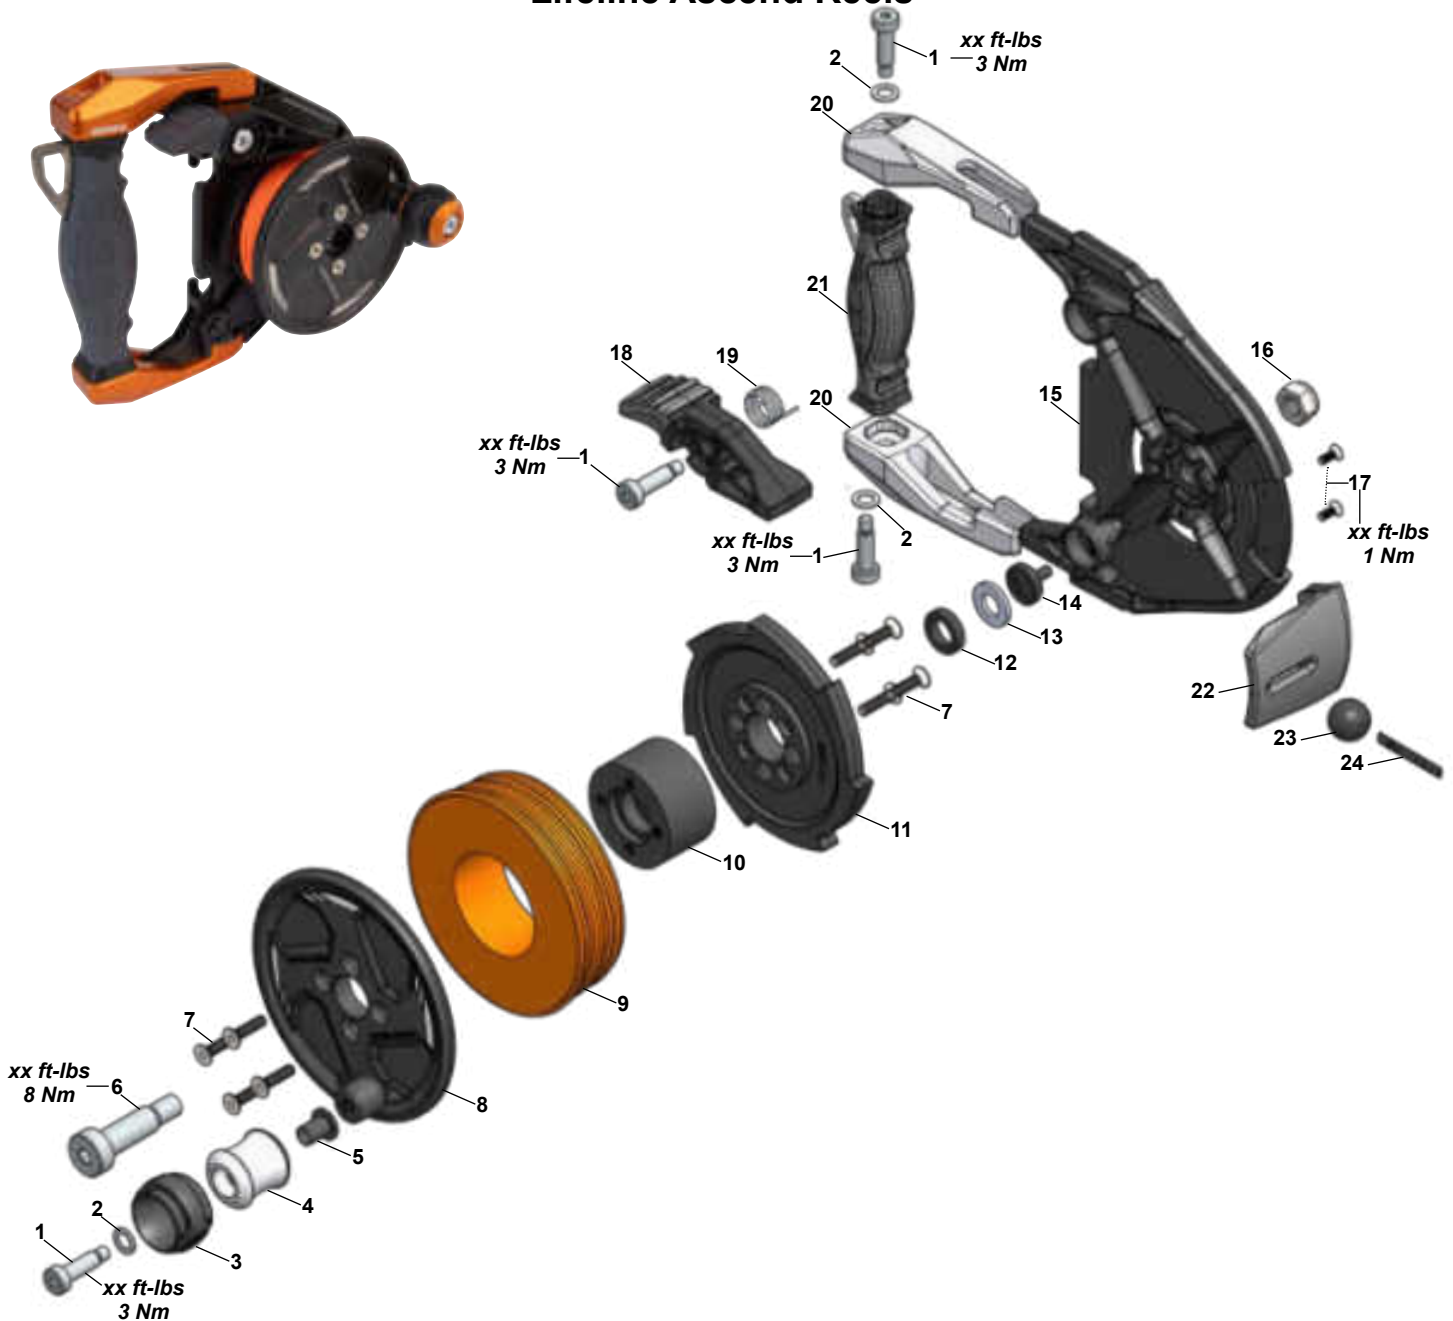

Lifeline Ascend Reels

KEY#	PART#	DESCRIPTION

KEY#	PART#	DESCRIPTION

- 1 ---- RE911135 Shoulder Bolt, M5 16SLX6TL
- 2 ---- RE911136 Washer, Acetal, ID 6mm
- 3 ---- RE911159 Inflator Ring
- 4 ---- RE911160 Reel Knob, Orange
- ---- RE911161 Reel Knob, Purple
- ---- RE911162 Reel Knob, Green
- ---- RE911163 Reel Knob, Grey
- 5 ---- RE911141 Shoulder Washer ID 6.2
- 6 ---- RE911134 Shoulder Bolt M8 25SLX13TL
- 7 ---- RE911129 Screw M4X16
- 8 ---- RE911128 Outer Disc for Spool
- 9 ---- RE911125 Reel Line, 30mX1.5mm Kit
- ---- RE911124 Reel Line, 60mX1.5mm Kit
- 10 ---- RE911127 Spool Spindle, 30m Reel
- ---- RE911130 Spool Spindle, 60m Reel
- 11 ---- RE911126 Disc Ratchet
- 12 ---- RE911133 Center Reel Bushing
- 13 ---- AP7261 Flat Washer
- 14 ---- RE911168 Plug

- 15 ---- RE911169 Reel Body, Ascend
- 16 ---- RE911144 Lock Nut, M8 Nylon A4
- 17 ---- RE911171 Screw M3X8 CSK A4
- 18 ---- RE911158 Reel Trigger, Ascend
- 19 ---- RE911157 Torsion Spring
- 20 ---- RE911164 Reel End Clamp, Orange
- ---- RE911165 Reel end Clamp, Purple
- ---- RE911166 Reel end Clamp, Green
- ---- RE911167 Reel end Clamp, Grey
- 21 ---- RE911149 Reel Handle
- 22 ---- RE911172 Line Feeder 30m
- ---- RE911170 Line Feeder 60m
- 23 ---- RE911156 Ball Stop
- 24 ---- AP1109 Pull Tab
- N/S --- AP0726 Spool Assembly 30m
  Includes: 7/8/9/10/11/22/23/24
- N/S --- AP0727 Spool Assembly 60m
  Includes: 7/8/9/10/11/22/23/24