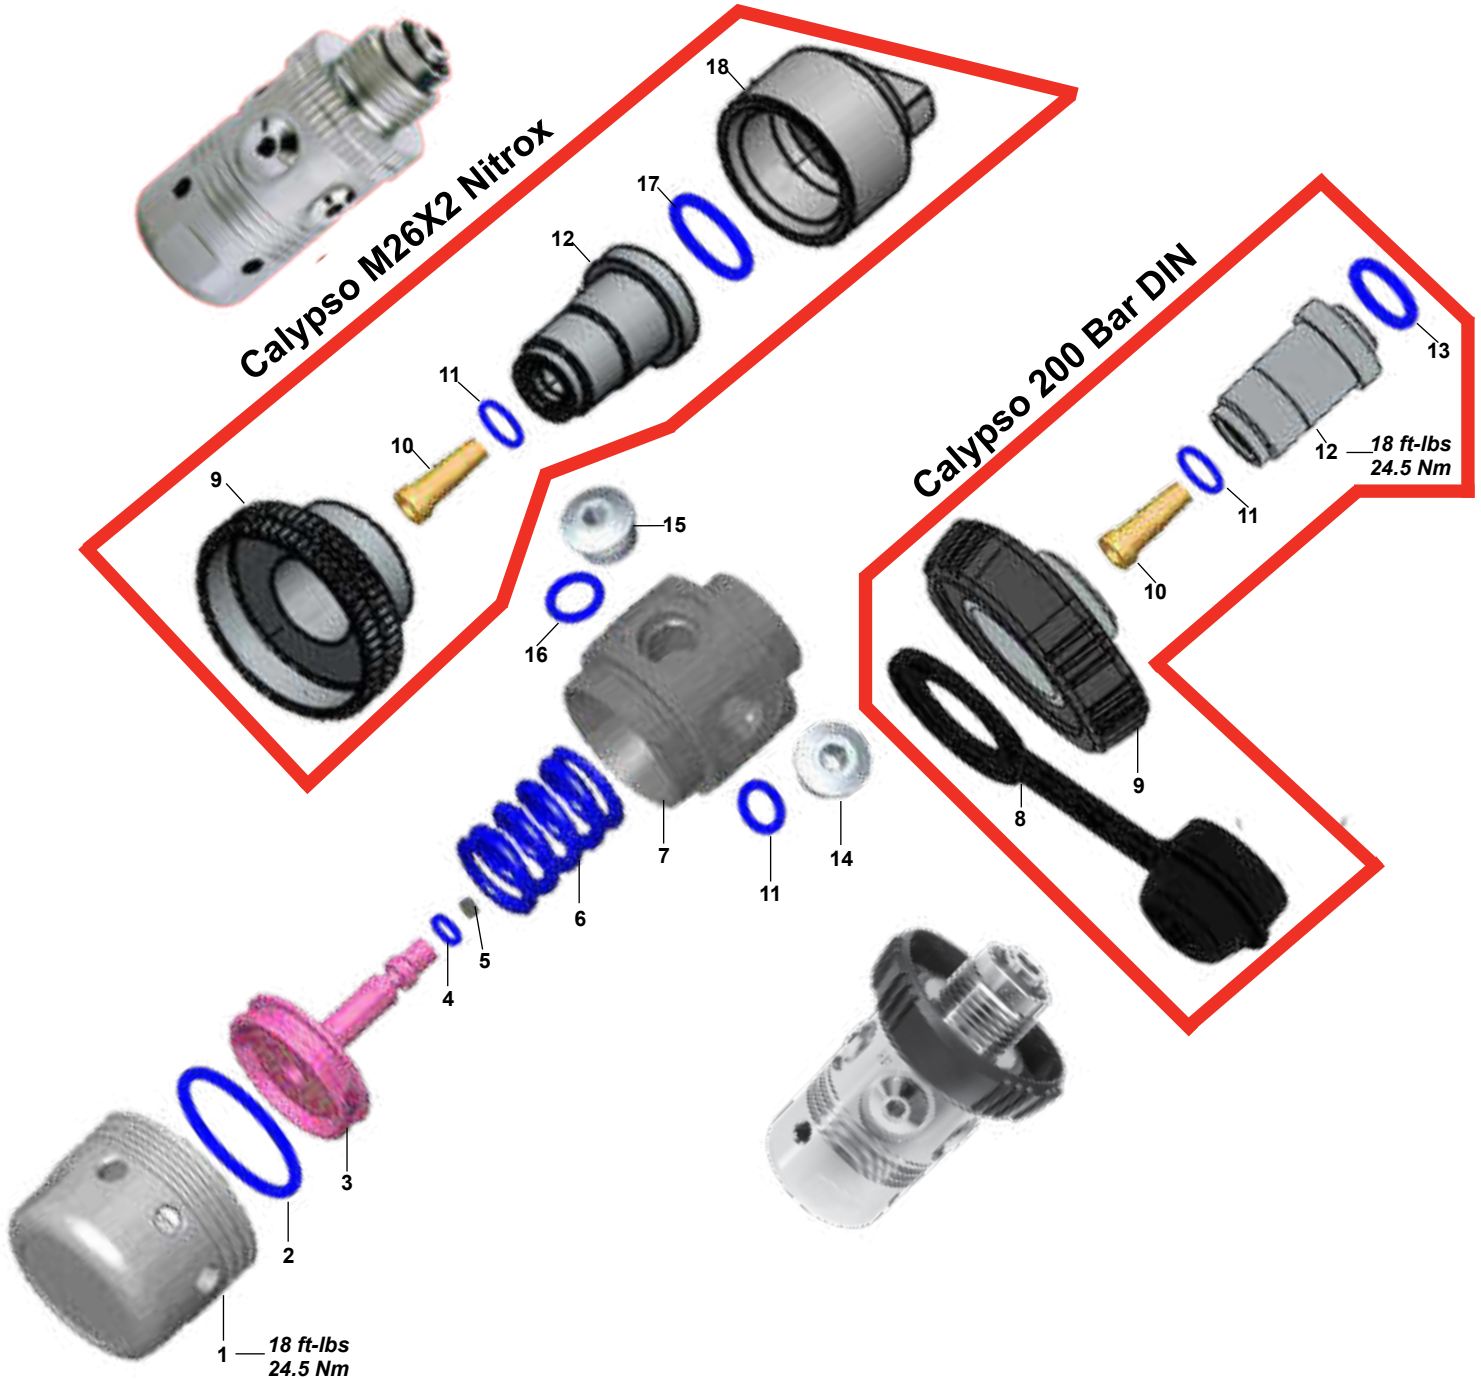

Calypso DIN / M26X2 Nitrox

Not Available in N.America

KEY#	PART#	DESCRIPTION
-----	RA121124	Overhaul Parts Kit (DIN)
-----	RA121132	Overhaul Parts Kit (M26X2)
-----	RT142112	First Stage, Calypso, DIN
-----	RT142113	First Stage, Calypso, M26
1-----	RG911889	Piston cap, Chrome w/Logo, 2017
2-----	RG911463	O-ring (20 pk)
3-----	RG911832	Piston
4-----	RG911845	O-ring (20 pk)
5-----	RG911324	HP Seat, Calypso DIN
-----	CR116126	HP Seat, M26X2
6-----	RG911325	Spring
7-----	RG911822	Body, Calypso, Chrome

KEY#	PART#	DESCRIPTION
8-----	RG911876	Yoke Washer/Dust Cap
9-----	RG911885	200 Bar DIN Handwheel
-----	RG911486	M26X2 Handwheel
10-----	RG911650	Filter
11-----	RG911842	O-ring (20 pk)
12-----	RG911626	200 Bar DIN Fitting
-----	RG911628	M26X2 DIN Fitting
13-----	RG911846	O-ring (20 pk)
14-----	RG911380	Plug, MP Port, 3/8 inch
15-----	RG911381	Plug, HP Port, 7/16 inch
16-----	RG911462	O-ring (20 pk)
17-----	RG912179	O-ring (20 pk)
18-----	RG911330	Dust Cap M26X2 Fitting

Part numbers in **BOLD ITALICS** are included in the service kit