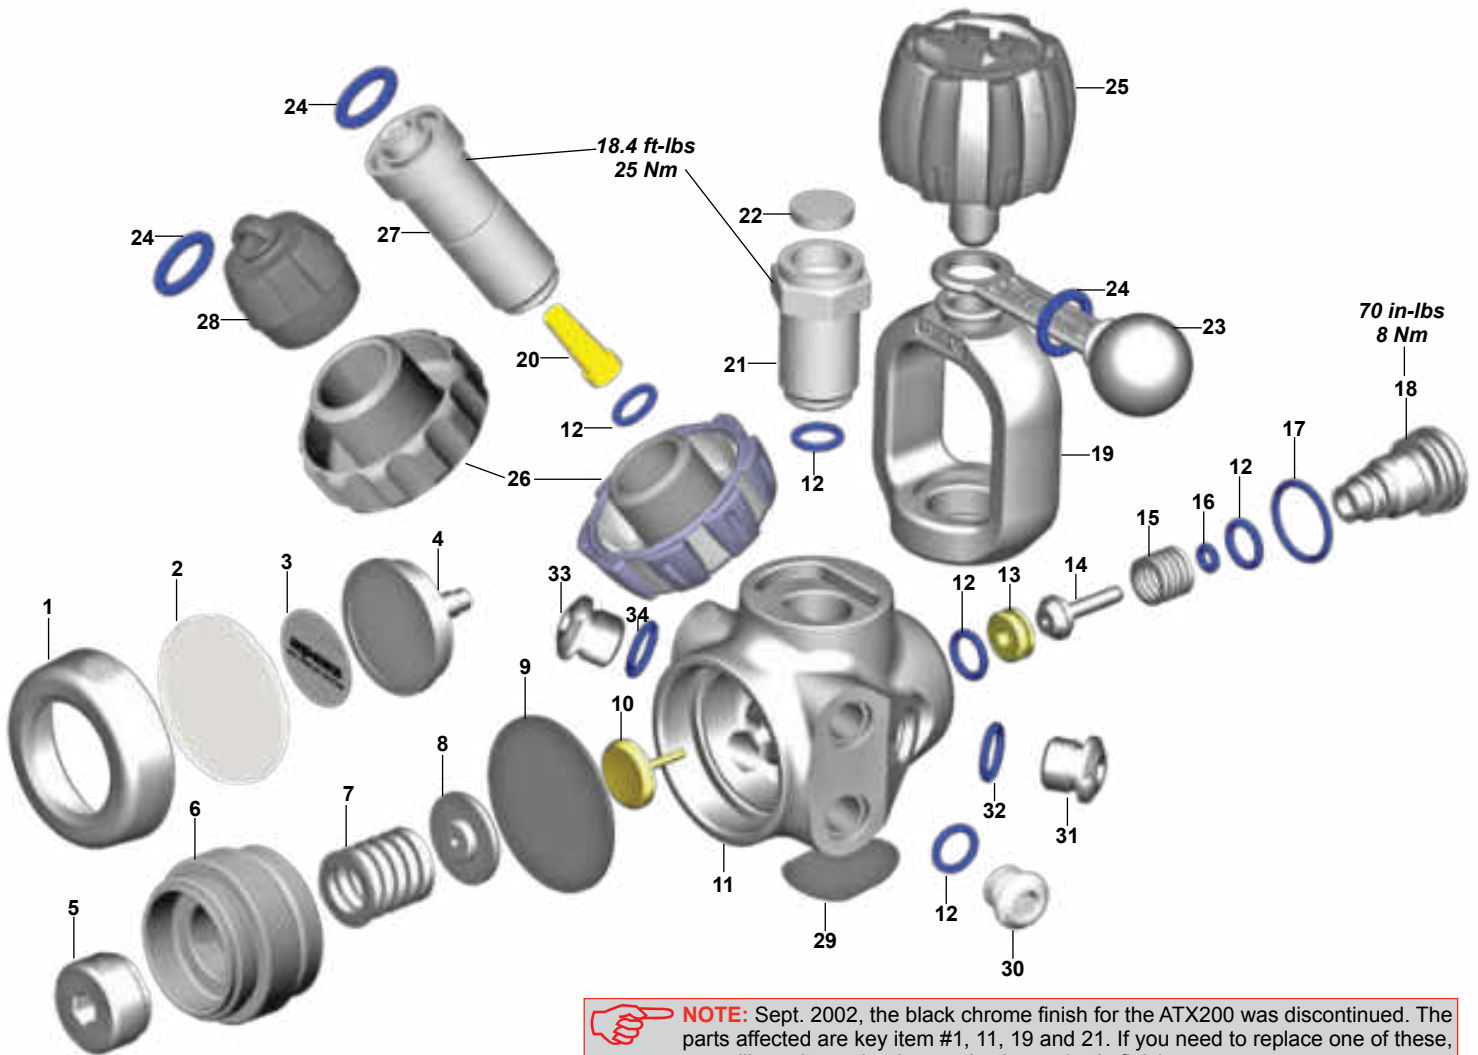

ATX200 (FSR)
2002-2008 Discontinued

NOTE: Sept. 2002, the black chrome finish for the ATX200 was discontinued. The parts affected are key item #1, 11, 19 and 21. If you need to replace one of these, you will need to order the part in chrome/satin finish.

KEY#	PART#	DESCRIPTION
-----	RT141114	Service Kit, Diaphragm First Stage
-----	RA112115	DIN Conversion Kit, Satin, ATX
-----	RA112118	DIN Conversion Kit, Comolded, Tungsten
1 ----	RG912070	Environmental End Cap, Satin
-----	RG912069	Environmental End Cap, PVD, Tungsten
2 ----	RG912065	Hydrostatic Diaphragm, ATX
-----	RG912066	Hydrostatic Diaphragm, Tungsten
3 ----	RG912347	Decal
4 ----	RG912067	Hydrostatic Transmitter
5 ----	RG912061	Spring Adjuster
6 ----	RG912060	Diaphragm Clamp, Satin
7 ----	RG912271	Spring
8 ----	RG912362	Spring Carrier
9 ----	RG912062	Diaphragm
10 ----	RG912115	Valve Lifter
11 ----	RG912320	Body, Chrome, XTX (2013>)
-----	RG912321	Body, XTX Tungsten (2013>)
12 ----	RG912229	O-ring (10 pk)
13 ----	RG912114	Removable HP Valve Seat (Crown)
14 ----	RG912048	HP Valve
15 ----	RG912047	Spring
16 ----	RG912227	O-ring (10 pk)
17 ----	RG912228	O-ring (10 pk)

KEY#	PART#	DESCRIPTION
18 ----	RG912108	HP Balance Plug, Satin
-----	RG911117	HP Balance Plug, Chrome, Tungsten
19 ----	RG912037	Yoke Clamp, Satin
-----	RG912298	Yoke Clamp, PVD, Tungsten
20 ----	RG912059	Conical Filter (DIN)
21 ----	RG912299	Yoke Clamp Connector, Satin
-----	RG912041	Yoke Clamp Connector, Chrome, Tungsten
22 ----	RG912040	Filter, Porvair (Yoke)
-----	RA121117	Filter, Porvair (20pk)
23 ----	RG912038	Protective Cap
24 ----	RG912224	O-ring (10 pk)
25 ----	RG912417	Yoke Clamp Screw, Comolded
26 ----	RG912056	Handwheel, 300 Bar, Satin
-----	RG912217	Handwheel, 300 Bar, Tungsten
27 ----	RG912058	Handwheel Connector, Satin
-----	RG912057	Handwheel Connector, Chrome, Tungsten
28 ----	RG912127	Protective Cap, DIN
29 ----	RG912464	Decal, Body, XTX200 (2013>)
30 ----	RG912042	3/8" MP Blanking Plug
31 ----	RG912045	7/16" HP Blanking Plug
32 ----	RG912453	O-ring (10 pk)
33 ----	RG912072	1/2" MP Blanking Plug
34 ----	RG912230	O-ring, ATX (10 pk)

Part numbers in **BOLD ITALICS** indicate standard overhaul replacement part.