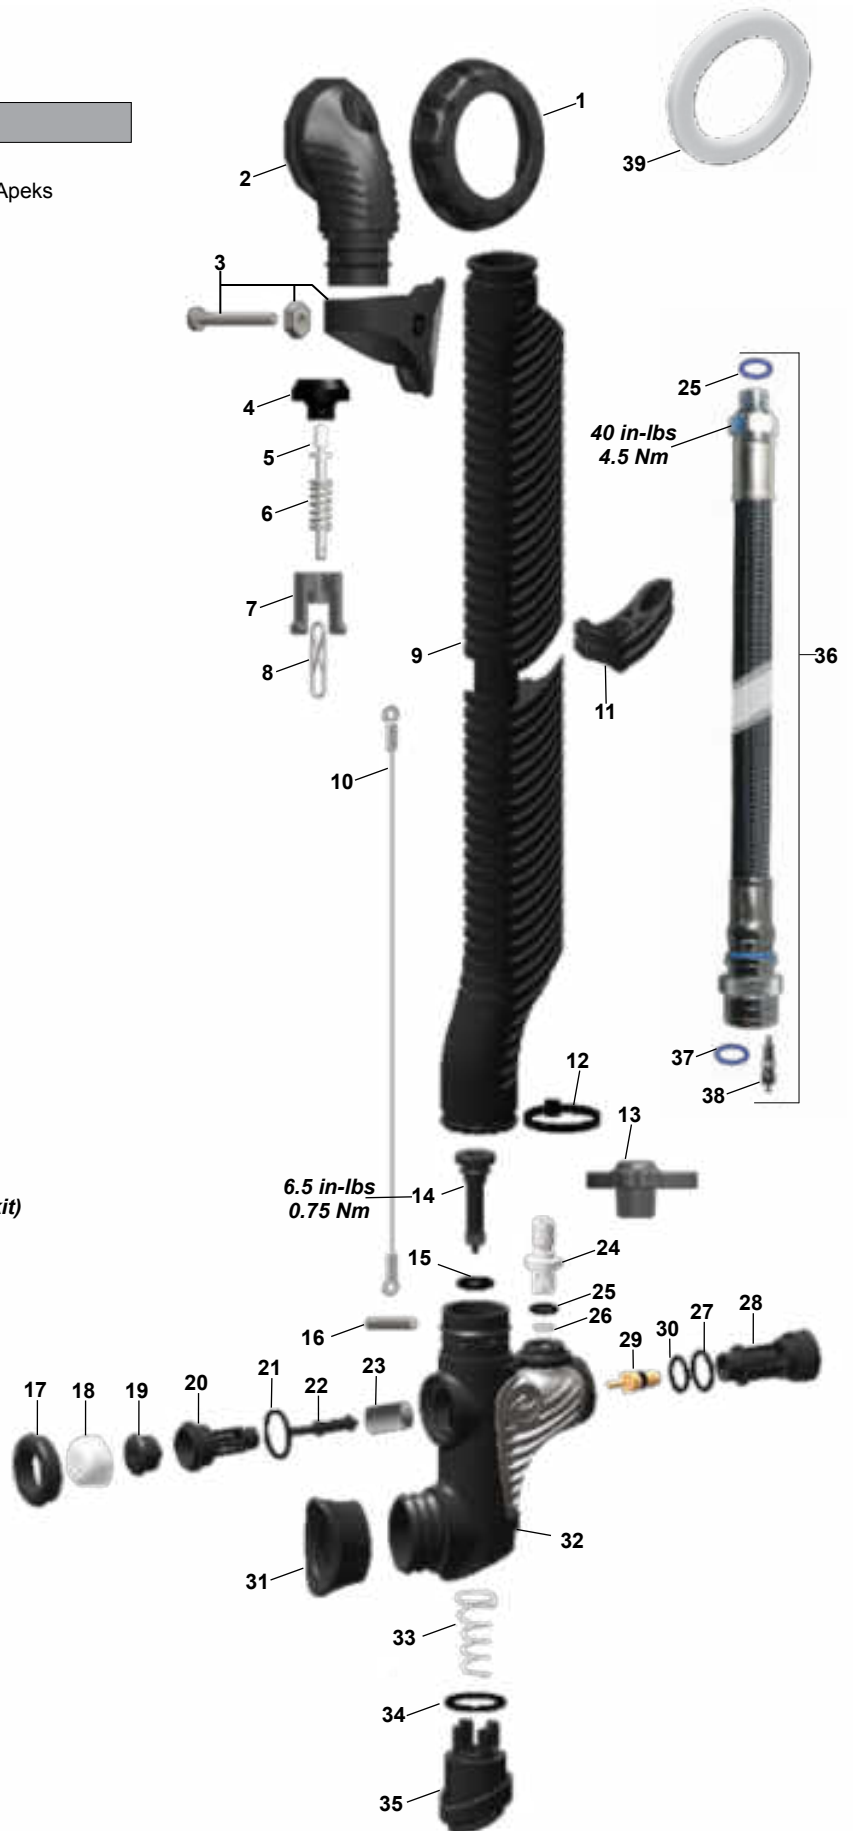

KEY#	PART#	DESCRIPTION
	BC911139	Service Kit, Powerline Inflator
	BC911115	Powerline Airway, Black, Complete, Apeks
1----	BC911447	Collar
2----	BC911159	Elbow
3----	BC911520	Clip, Nut & Screw, Black, Apeks
4----	BC911359	Poppet, Dump Valve
5----	BC911232	Poppet Stem
6----	BC911441	Spring
7----	BC911160	Poppet Guide
8----	BC911480	Cable Hook
9----	BC911163	Molded Hose
10----	BC911261	Cable
11----	BC911164	Hose Clip
12----	BC911350	Clamp
13----	BC911477	QD Fitting Cover
14----	BC911186	Oral Valve Poppet
15----	BC911500	O-ring
16----	BC911368	Cable Pin
17----	BC911354	Bezel
18----	BC911158	Button Cover, Gray
19----	BC911355	Button
20----	BC911190	Push Rod Housing
21----	BC911372	O-ring (10 pk)
22----	BC911189	Push Rod
23----	BC911382	Filter Screen
24----	BC911273	Quick Disconnect Plug w/ O-ring
25----	RG911842	O-ring (20 pk)
26----	BC911178	Filter
27----	RG912517	O-ring (20 pk)
28----	BC911353	Valve Retainer
29----	BC911348	Valve Core
30----	BC911263	O-ring (10 pk)
31----	BC911187	Mouthpiece
32----	BC911536	Body, Black, Apeks
33----	BC911182	Spring
34----	BC911185	Gasket
35----	BC911196	Oral Button w/Plug
36----	BC911131	MP Braided Inflator Hose, 3/8 x 22"
	BC911132	MP Braided Inflator Hose, 3/8 x 25"
	BC911133	MP Braided Inflator Hose, 3/8 x 27"
	BC911134	MP Braided Inflator Hose, 3/8 x 33"
37----	820043P	O-ring (10 pk)
38----	BC911360	Valve Core
39----	BC911376	Gasket (not provided in service kit)

Part numbers in **BOLD ITALICS** indicate standard overhaul replacement part.