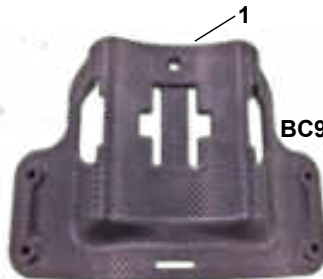

For The Following Models

Black Ice