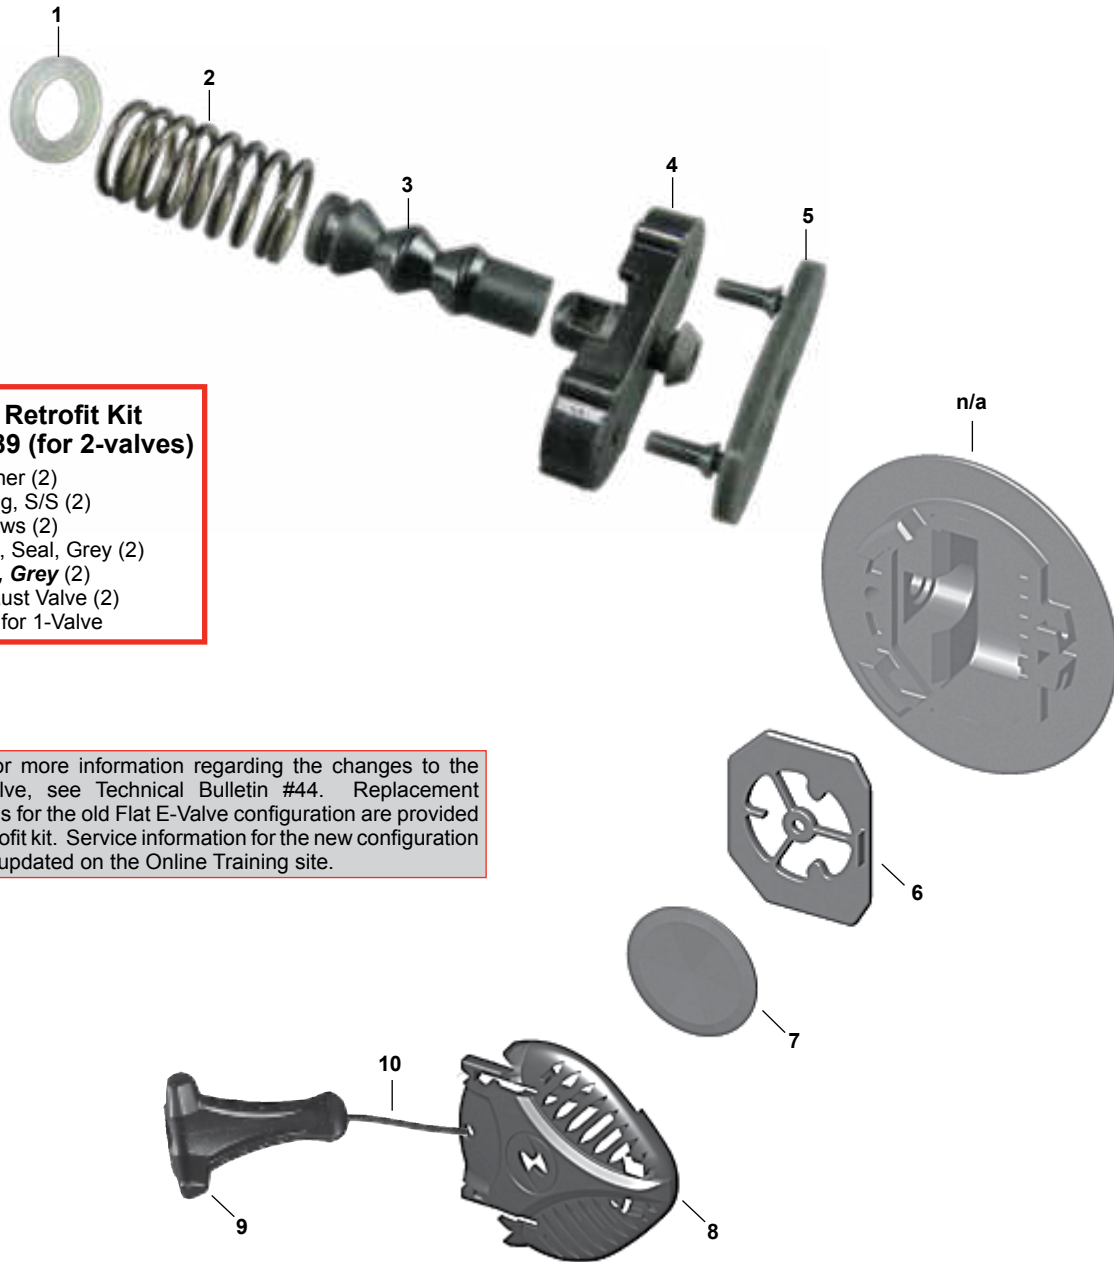

Flat E-Valve on i3 model BC's

Flat E-Valve Retrofit Kit p/n BC911489 (for 2-valves)

- BC911446 Washer (2)
- BC911169 Spring, S/S (2)
- BC911486 Bellows (2)
- BC911165 Plate, Seal, Grey (2)
- **BC911378 Seal, Grey (2)**
- BC911377 Exhaust Valve (2)
- N/A ----- Cord, for 1-Valve

NOTE: For more information regarding the changes to the Flat E-Valve, see Technical Bulletin #44. Replacement instructions for the old Flat E-Valve configuration are provided in the Retrofit kit. Service information for the new configuration has been updated on the Online Training site.

KEY#	PART#	DESCRIPTION

1	BC911446	Washer
2	BC911169	Spring, S/S
3	BC911486	Bellows
4	BC911165	Plate, Seal, Grey
5	BC911378	Seal, Gray
6	BC911166	Plate, Valve, Blk
7	BC911377	Valve, Exhaust, Grey
8	BC911168	Cap, Blk
9	BC911440	Pull Knob
10	BC911201	Pull Dump Cord (25')

Part numbers in **BOLD ITALICS** indicate standard overhaul replacement part.