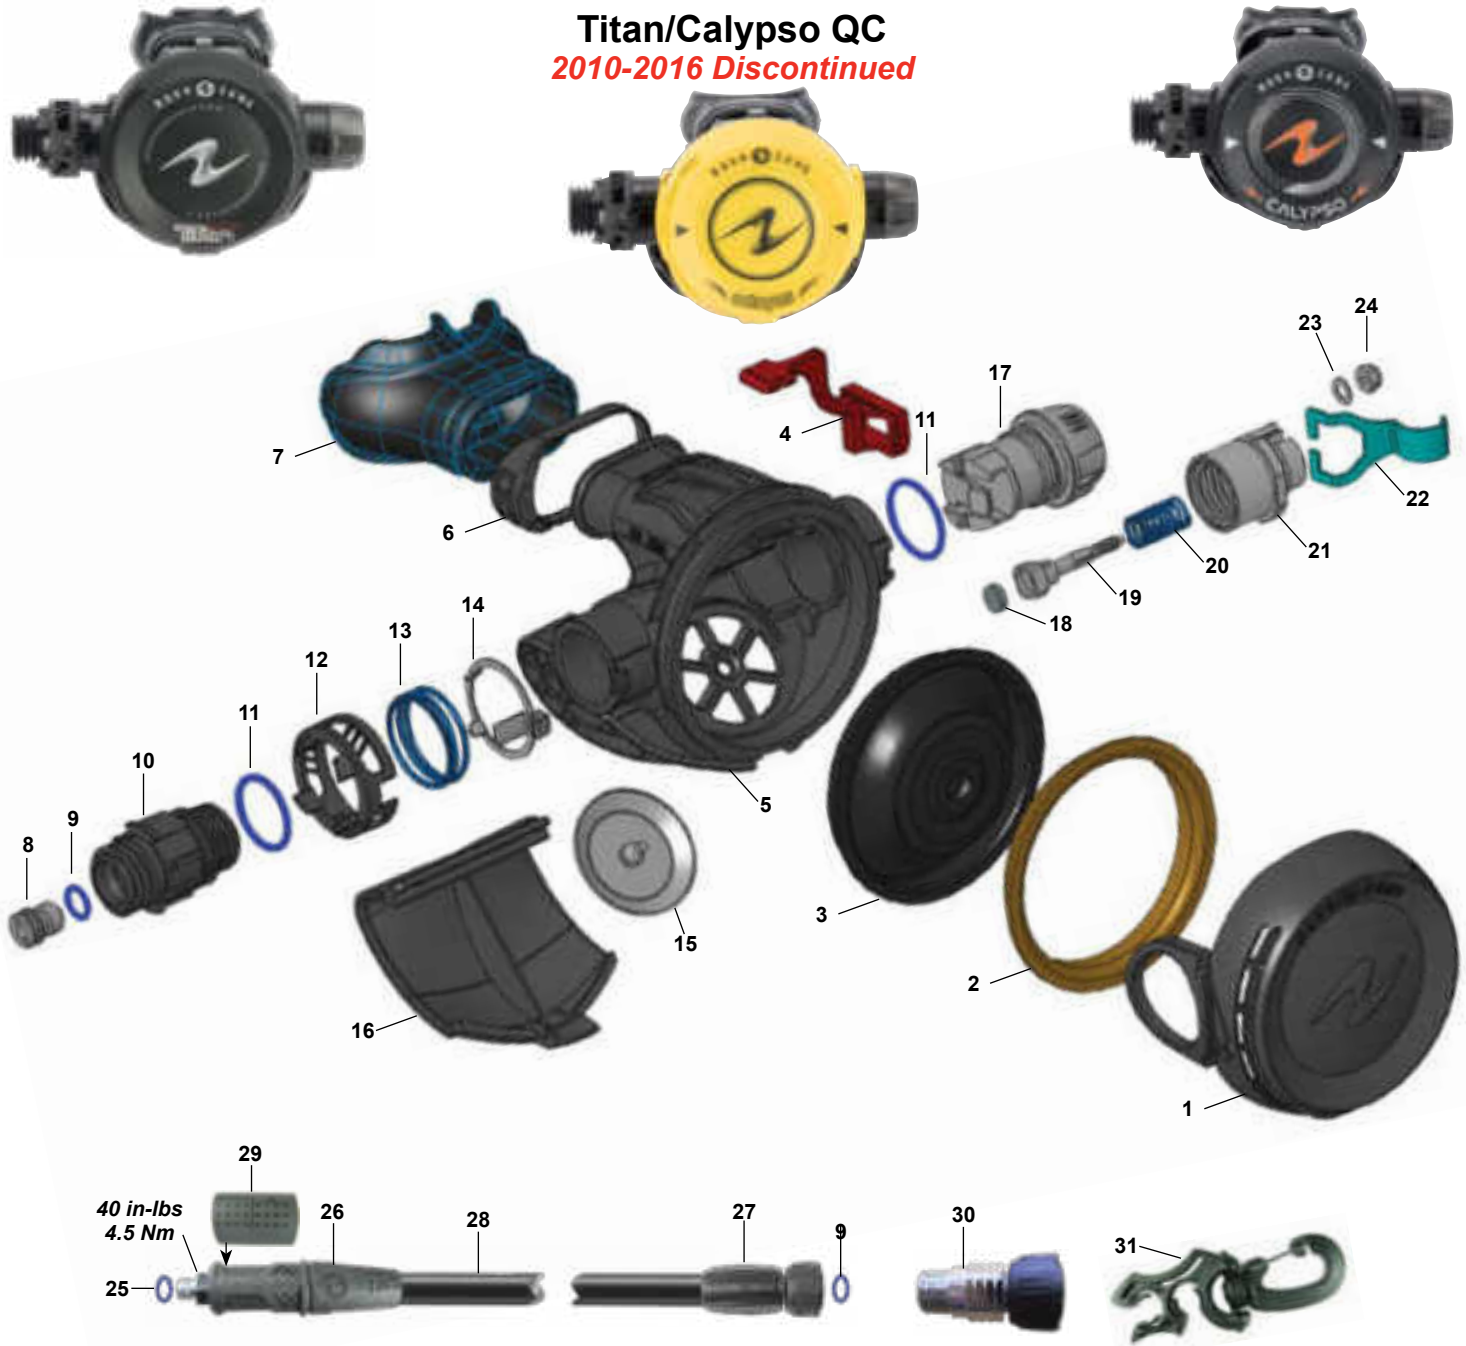

Titan/Calypso QC
2010-2016 Discontinued

KEY# PART# DESCRIPTION

KEY# PART# DESCRIPTION

- **RA121127** **Overhaul Parts Kit**
- 1 ---- RG911613 Front Cover, Titan
- RG911614 Front Cover, Calypso
- RG911615 Front Cover, Octo
- 2 ---- RG912173 Diaphragm Washer
- 3 ---- RG911820 Diaphragm
- 4 ---- RG911611 Venturi
- 5 ---- RG911603 Case
- 6 ---- RG911254 Mouthpiece Clamp
- 7 ---- RG911251 Mouthpiece, ComfoBite
- RG911253 Mouthpiece, Standard
- 8 ---- RG911616 Crown
- 9 ---- RG911848 O-ring (20 pk)**
- 10 ---- RG911605 Crown Holder
- 11 ---- RG912518 O-ring (20 pk)**
- 12 ---- RG911604 Hose Locker
- 13 ---- RG911606 Spring
- 14 ---- RG911609 Ring Locker