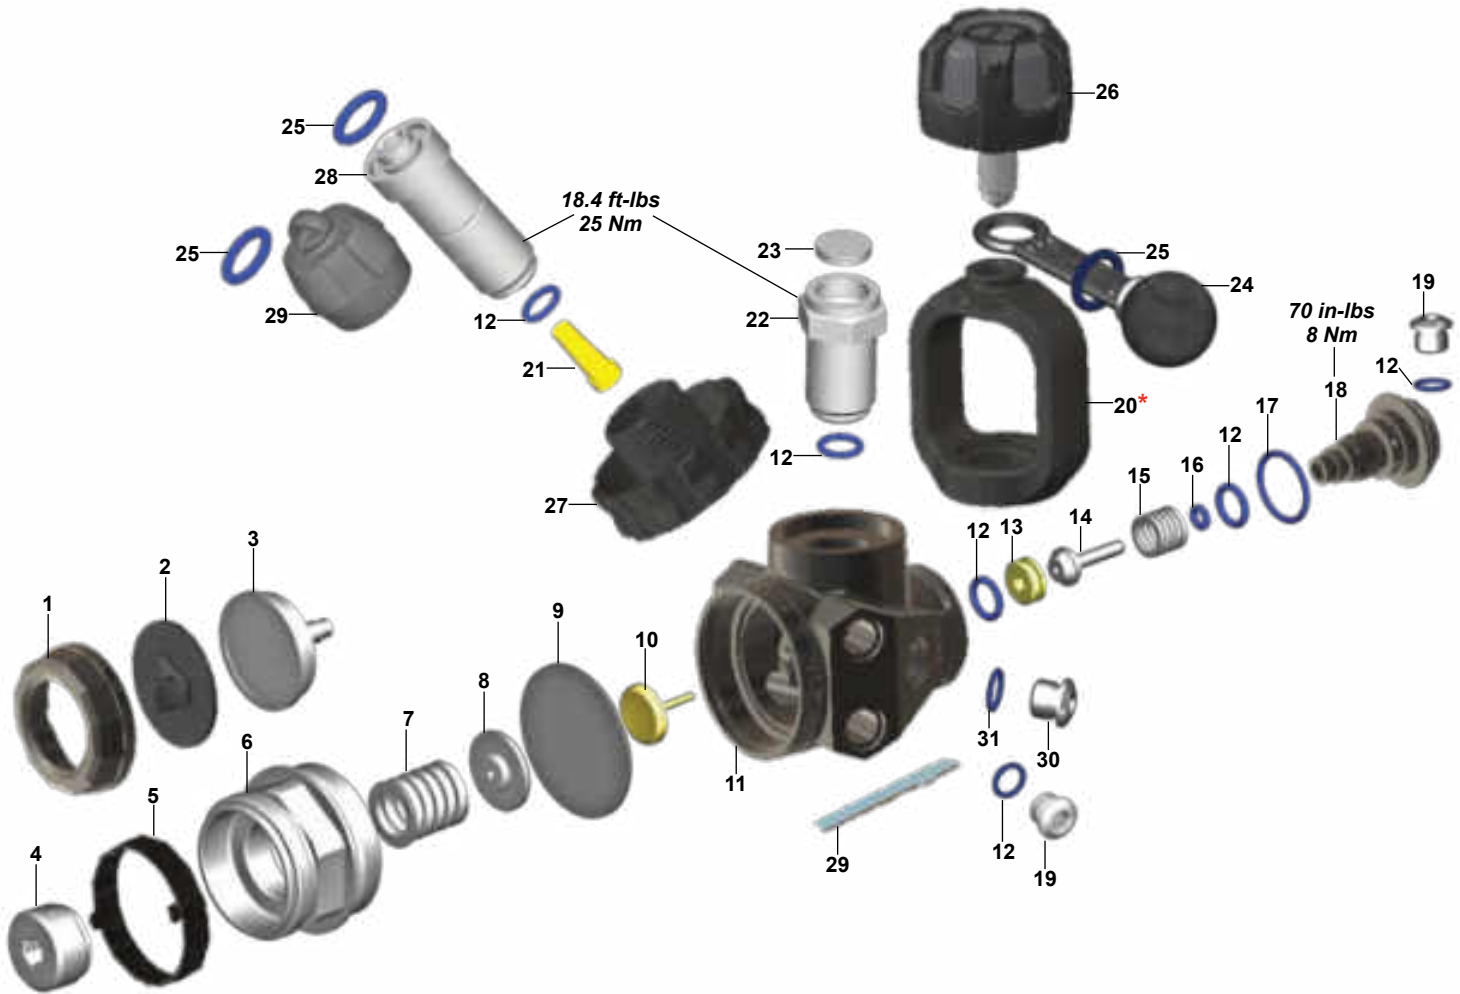

Black Sapphire

2015-2016 Discontinued

NOTE: The original yoke clamp (20) for the Black Sapphire is no longer available. You can replace with the yoke clamp for the Tungsten regulator. Be aware the Tungsten finish is not an exact color match for the Black Sapphire.

KEY#	PART#	DESCRIPTION
-----	RT141114	Service Kit, Diaphragm First Stage
1	RG912156	Environmental End Cap
2	RG912416	Hydrostatic Diaphragm
3	RG912067	Hydrostatic Transmitter
4	RG912061	Spring Adjuster
5	RG912155	Clamp Ring
6	RG912303	Diaphragm Clamp, Chrome, XTX
7	RG912271	Spring
8	RG912362	Spring Carrier
9	RG912062	Diaphragm
10	RG912115	Valve Lifter
11	RG912335	Body, Blk Sapphire
12	RG912229	O-ring (10 pk)
13	RG912114	Removable HP Valve Seat (Crown)
14	RG912048	HP Valve
15	RG912047	Spring
16	RG912227	O-ring (10 pk)

KEY#	PART#	DESCRIPTION
17	RG912228	O-ring (10 pk)
18	RG911118	5th Port
19	RG912042	3/8" MP Blanking Plug
20	RG912298	*Yoke Clamp, Tungsten
21	RG912059	Conical Filter (DIN)
22	RG912041	Yoke Clamp Connector, Chrome
23	RG912040	Filter, Porvair (Yoke)
	-----RA121117	Filter, Porvair (20pk)
24	RG912038	Protective Cap
25	RG912224	O-ring (10 pk)
26	RG912417	Yoke Clamp Screw
27	RG912157	Handwheel, 300 Bar
28	RG912057	Handwheel Connector, Chrome
29	RG912127	Protective Cap, DIN
29	RG912354	Decal, Body
30	RG912045	7/16" HP Blanking Plug
31	RG912453	O-ring (10 pk)

Part numbers in **BOLD ITALICS** indicate standard overhaul replacement part.