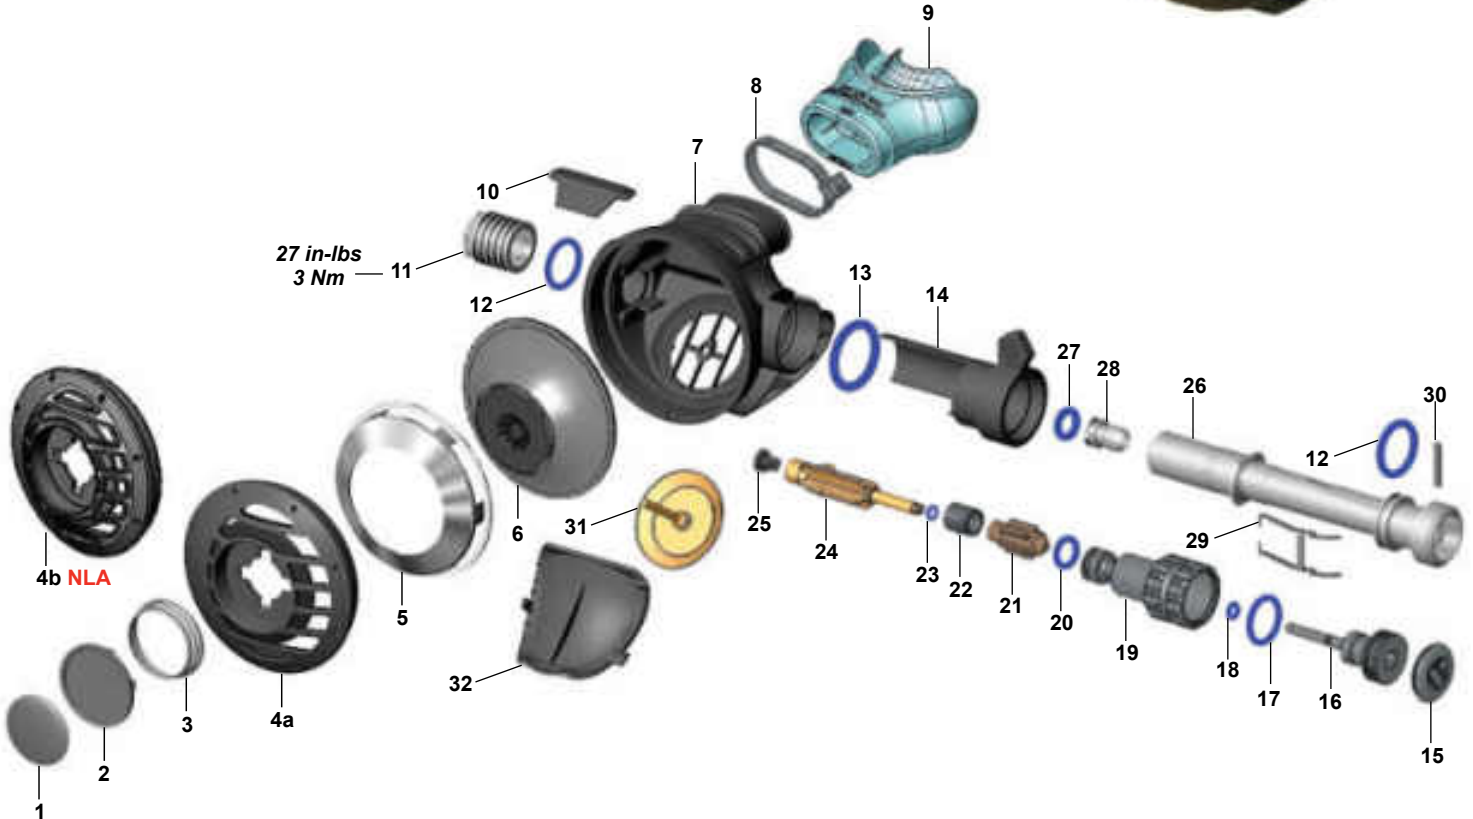

ATX200/100/50 Series
2002-2008 Discontinued

KEY#	PART#	DESCRIPTION
-----	RS135111	Universal Second Stage Service Kit
1----	TL900014	Decal, Apeks
2----	RG912125	Purge Button
3----	RG912079	Spring
4a----	RG912124	Case Cover, ATX200/100/50
-----	RG912460	Case Cover, ATX50 Octopus, Yellow
4b----	NLA	Case Cover, Tungsten
5----	RG912384	Diaphragm Cover, Black
6----	RG912123	Diaphragm
7----	RG912121	Case
8----	RG912279	Mouthpiece Clamp
9----	RA117137	Mouthpiece, Comfobite
-----	RG911253	Mouthpiece, Standard, Octopus
10----	RG912091	Deflector
11----	RG912318	Heat Exchanger, PVD, Tungsten
-----	RG912103	Heat Exchanger, ATX200/ATX100
-----	RG912101	Heat Exchanger, ATX50
12----	RG912225	O-ring (10 pk)
13----	RG912232	O-ring (10 pk)
14----	RG912093	Venturi Lever
-----	RG912094	Venturi Lever, Yellow, ATX50 Octopus
15----	RG911873	Plug

KEY#	PART#	DESCRIPTION
16----	RG912151	Spring Adjuster
17----	RG912223	O-ring (10 pk)
18----	RG912235	O-ring (10 pk)
19----	RG912333	Adjusting Knob, PVD, Tungsten
-----	RG912334	Adjusting Knob, ATX200/ATX100
-----	RG912150	Adjusting Knob, ATX50
20----	RG912229	O-ring (10 pk)
21----	RG912092	Counter-Balance Cylinder
22----	RG912080	Spring
23----	RG912234	O-ring (10 pk)
24----	RG912090	Shuttle Valve
25----	RG912198	MP Seat, Silicone
26----	RG912085	Valve Spindle, ATX200/ATX100
-----	RG912084	Valve Spindle, Tungsten/ATX50
27----	RG912222	O-ring (10 pk)
28----	RG912233	Seat
29----	RG912281	Lever
30----	RG912025	Spring Pin
31----	RG912050	Exhaust Valve
32----	RG912216	Cover, Exhaust Valve
-----	NLA	Cover, Exhaust Valve, Grey, Tungsten
-----	RG912383	Cover, Exhaust Valve, Yellow

Part numbers in **BOLD ITALICS** indicate standard overhaul replacement part.