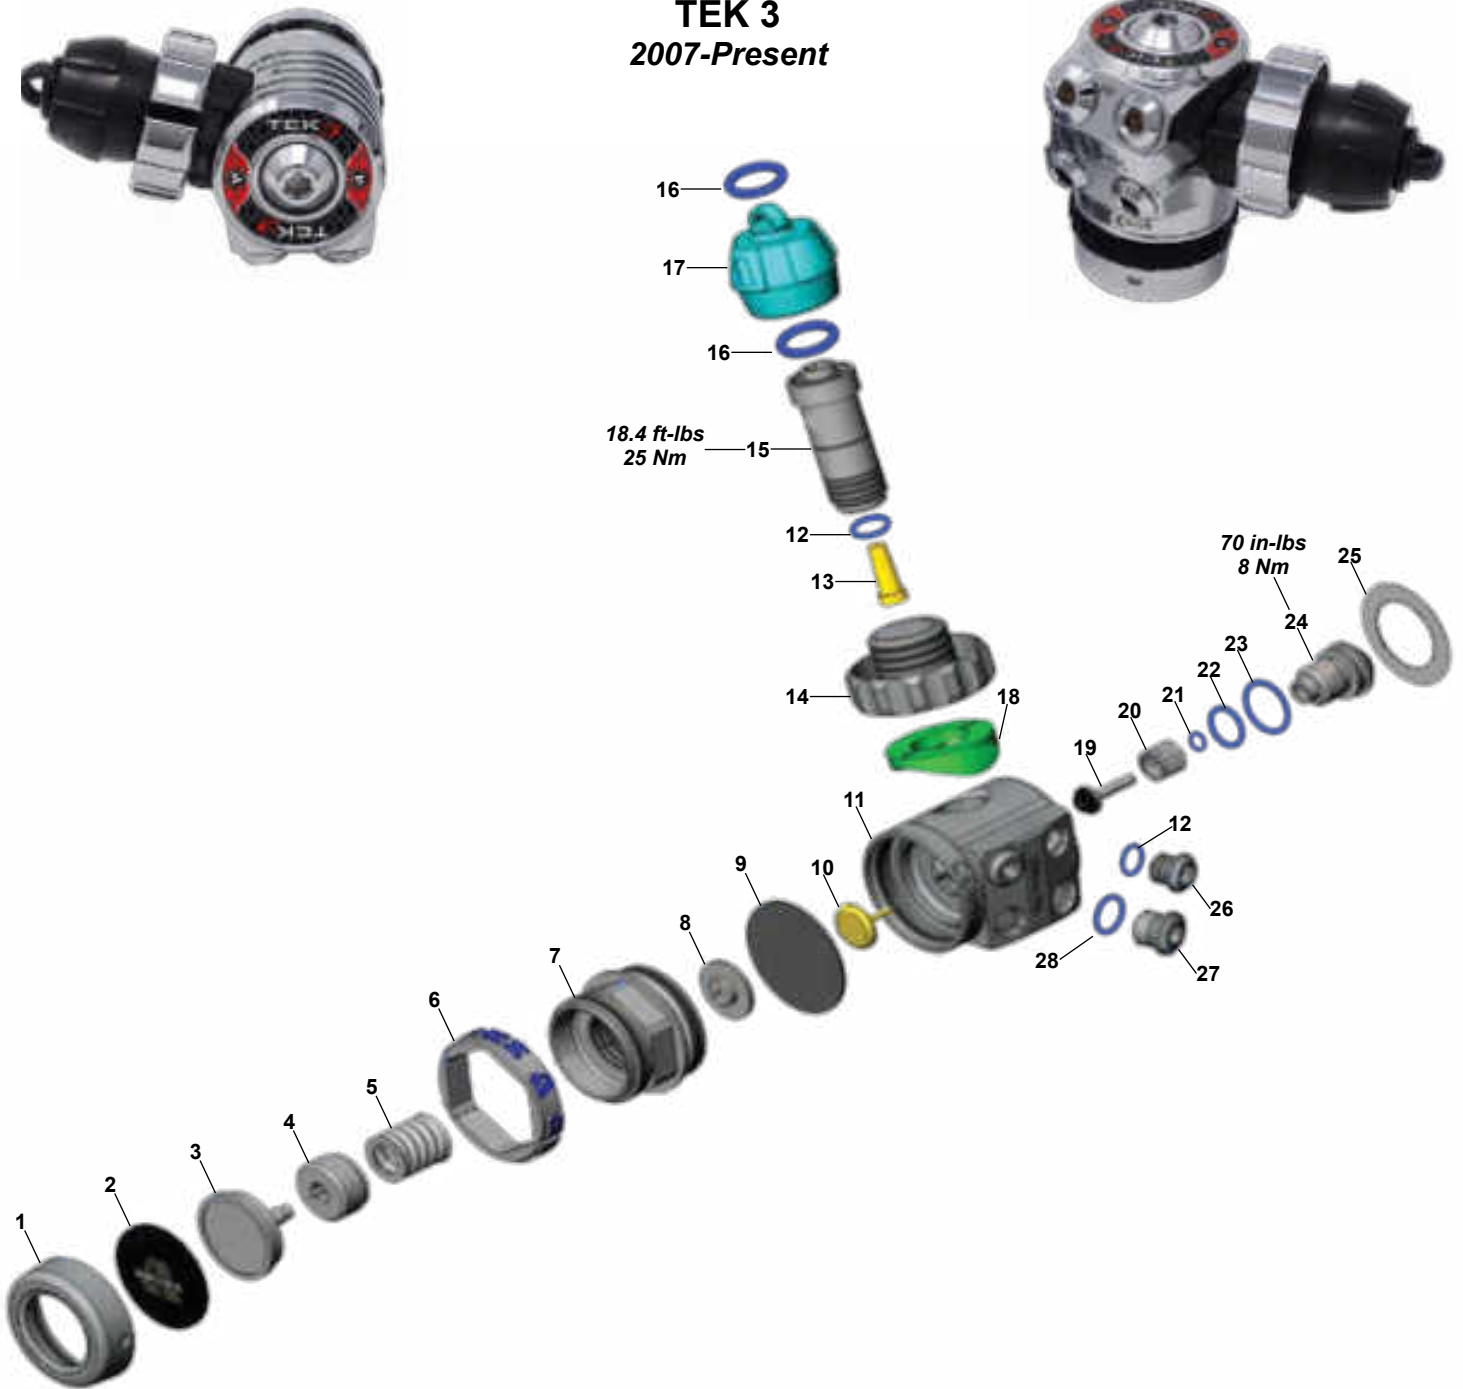

TEK 3
2007-Present

KEY#	PART#	DESCRIPTION
-----	RT141114	Service Kit, Diaphragm First Stage
-----	RT133113	TEK3 First Stage Set
1----	RG912068	Environmental End Cap, Chrome
2----	RG912066	Hydrostatic Diaphragm
3----	RG912067	Hydrostatic Transmitter
4----	RG912061	Spring Adjuster
5----	RG912271	Spring
6----	RG912376	Molded Logo Ring
7----	RG912303	Diaphragm Clamp, Chrome
8----	RG912362	Spring Carrier
9----	RG912062	Diaphragm
10----	RG912063	Valve Lifter
11----	RG912322	TEK3 LH Valve Body
-----	RG912323	TEK3 RH Valve Body
12----	RG912229	O-ring (10 pk)

KEY#	PART#	DESCRIPTION
13----	RG912059	Conical Filter
14----	RG912055	DIN Handwheel, Chrome
15----	RG912057	Handwheel Connector, Chrome
16----	RG912224	O-ring (10 pk)
17----	RG912127	DIN Protective Cap
18----	RG912053	Distance Piece
19----	RG912048	HP Valve
20----	RG912047	Spring
21----	RG912227	O-ring (10 pk)
22----	RG912230	O-ring (10 pk)
23----	RG912228	O-ring (10 pk)
24----	RG912325	HP Balance Plug
25----	TL900015	TEK3 Decal
26----	RG912042	3/8" UNF Blanking Plug
27----	RG912045	7/16" UNF Blanking Plug
28----	RG912453	O-ring (10 pk)

Part numbers in **BOLD ITALICS** indicate standard overhaul replacement part.