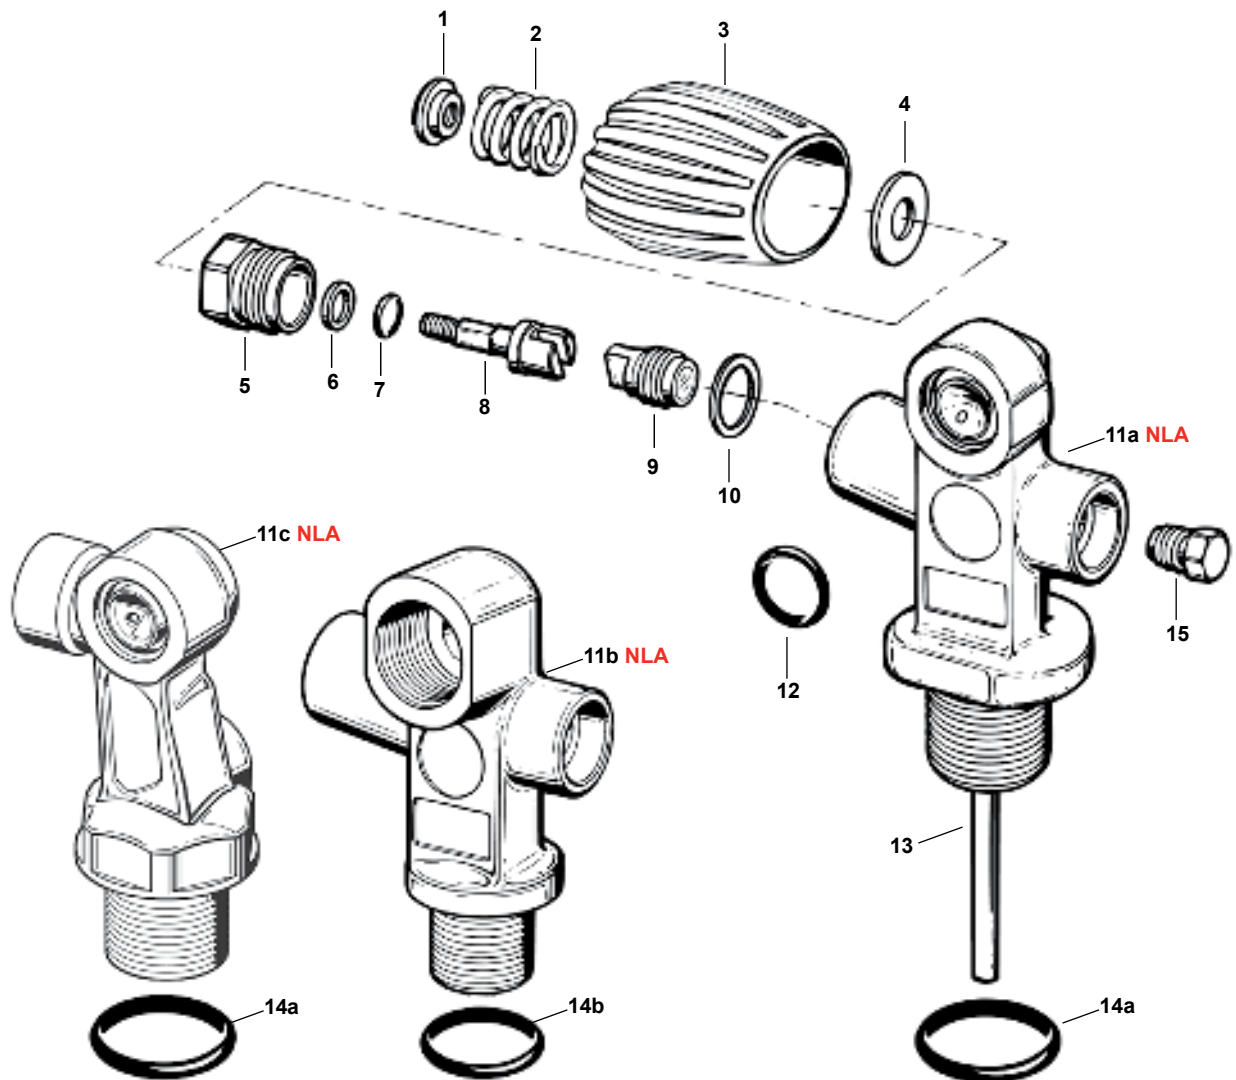

K-Valve • DIN Valve • Z-Valve Air • (by Thermo)
Discontinued

KEY#	PART#	DESCRIPTION
-----	TK911338	Service Kit, K- or Z-Valve, 3000 psi Only
1----	TK911334	Nut, Handwheel Retaining
2----	TK911330	Spring, Handwheel
3----	TK911324	Handwheel
4----	TK911335	Washer
5----	TK911322	Bonnet
6----	TK911332	Washer, Packing
7----	RG911848	O-ring, Stem (20 pk)
8----	TK911327	Stem
9----	TK911331	Seat Assembly
10----	TK911323	Gasket, Bonnet
11a---	NLA	Body, K-Valve

KEY#	PART#	DESCRIPTION
11b---	NLA	Body, DIN Valve
11c---	NLA	Body, Z-Valve
12----	RG912517	O-ring, Outlet (20 pk)
13----	TK911333	Dip Tube
14a---	RG911847	O-ring, K-Valve (20 pk)
14b---	054114	O-ring, DIN Valve
15----	TK911326	Safety Plug Kit, 3,000 psi (Aluminum)
-----	TK911328	Safety Plug Kit, 3,300 psi (Aluminum)
-----	TK911337	Safety Plug Kit, 3,500 psi (HP Steel)
-----	TK911325	Safety Plug Kit, 2,400 psi (LP Steel)
-----	TK911336	Safety Plug Kit, 2,250 psi (LP Steel)
N/S---	TK911329	Dust Cap, K-Valve
N/S---	TK911341	Dust Cap, Z-Valve

Part numbers in **BOLD ITALICS** indicate standard overhaul replacement part.