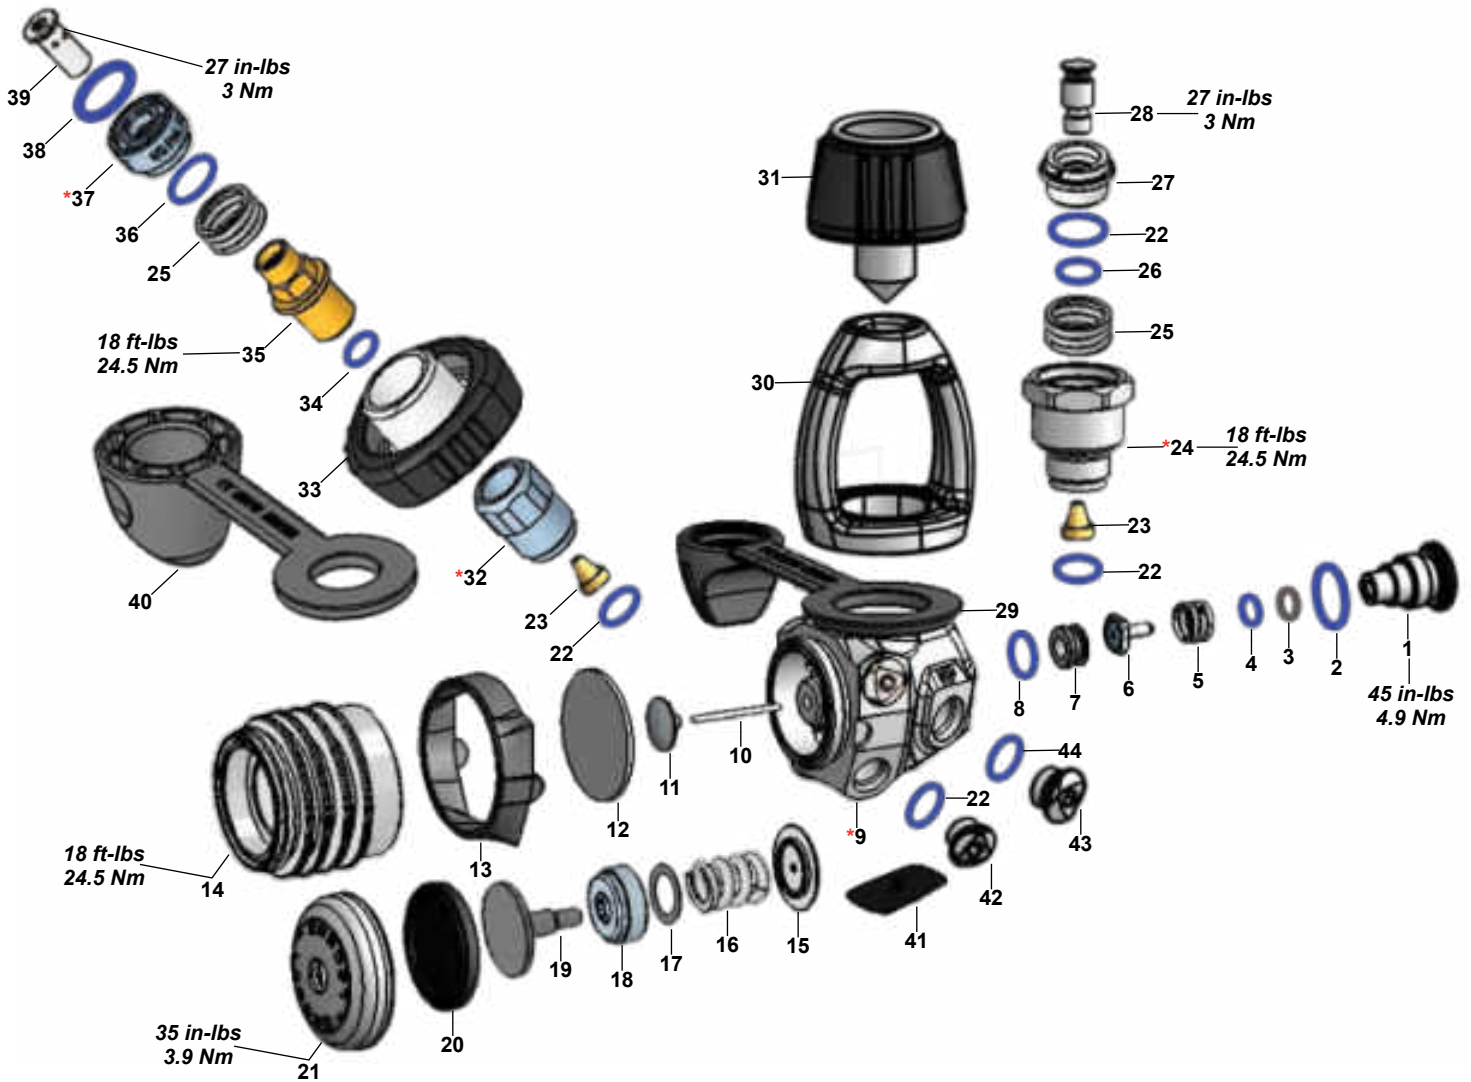

Legend Glacia
2014-2018 Discontinued

KEY# PART# DESCRIPTION

KEY# PART# DESCRIPTION

-----	RA121126	Overhaul Parts Kit ACD (Yoke and DIN)
-----	RA119117	DIN Adapter Kit, (2013>)
1----	RG911926	HP Balance Plug, Chrome
2----	RG912210	O-ring (20 pk)
3----	RG911347	Backup ring
4----	RG911849	O-ring (20 pk)
5----	RG911384	Spring
6----	RG911444	HP Seat
7----	RG911531	Crown
8----	RG911843	O-ring (20 pk)
9----	RG911917	Body, Chrome
10----	RG911779	Pin
11----	RG911631	Pin Support
12----	RG911350	Diaphragm
13----	RG911930	Protector, Dry Chamber
14----	RG911995	Diaphragm Clamp
15----	RG911430	Spring Pad
16----	RG911349	Main Spring
17----	RG911808	Washer
18----	RG911396	Adjustment Screw
19----	RG911833	Piston
20----	RG911634	Diaphragm, Secondary
21----	RG911925	Dry Chamber Cap, Chrome

22----	RG911842	O-ring (20 pk)
23----	RG911676	Filter, ACD
24----	RG911911	Yoke Retainer, Chrome
25----	RG911672	Spring, ACD
26----	RG912515	O-ring (20 pk)
27----	RG911673	Yoke Crown, Chrome
28----	RG911674	Yoke Shutter Valve
29----	RG911928	Dust Cover, Yoke
30----	RG911441	Yoke, Chrome
31----	RG911852	Yoke Screw
32----	RG911910	DIN Union
33----	RG911853	DIN Handwheel
34----	RG911848	O-ring (20 pk)
35----	RG911680	DIN Screw
36----	RG912520	O-ring (20 pk)
37----	RG911912	DIN Shutter Crown, Chrome
38----	RG911846	O-ring (20 pk)
39----	RG911670	DIN Shutter Valve
40----	RG911929	DIN Cap
41----	RG911992	Decal
42----	RG911932	Plug, MP Port, 3/8 inch
43----	RG911933	Plug, HP Port, 7/16 inch
44----	RG911462	O-ring, HP Port (20 pk)

Part numbers in **BOLD ITALICS** indicate standard overhaul replacement part