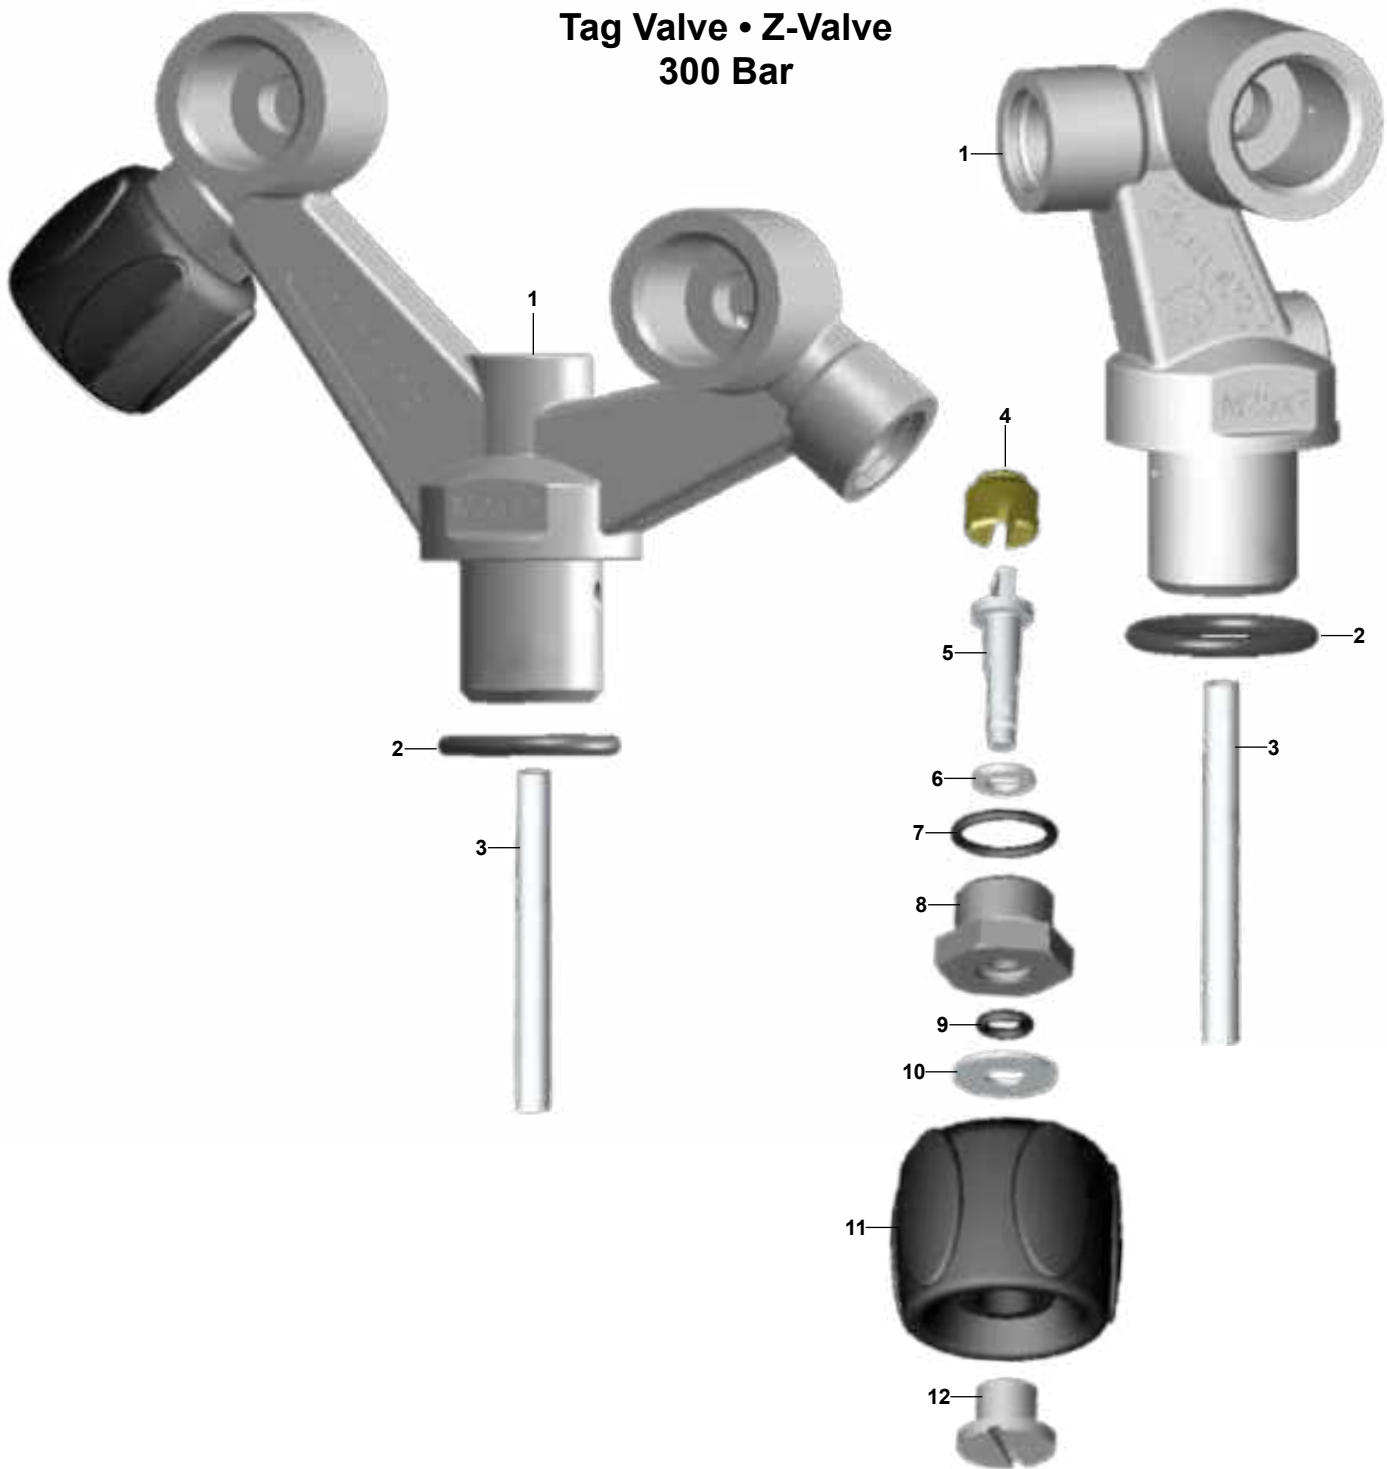

107455 -----DIN Adapter Kit, SE3/SE2/Conshelf14

RA119111-----DIN to Yoke Converter

Not Available in USA
Tag Valve • Z-Valve
300 Bar

KEY# PART# DESCRIPTION

- **TK129119** **Service Kit, Z-Valve**
- 1---- **N/A** Body
- 2---- **RG911847** **O-ring (20 pk)**
- 3---- **N/A** Tube
- 4---- **TK911151** **Seat Assembly**
- 5---- TK911150 Stem
- 6---- **TK911154** **Washer**