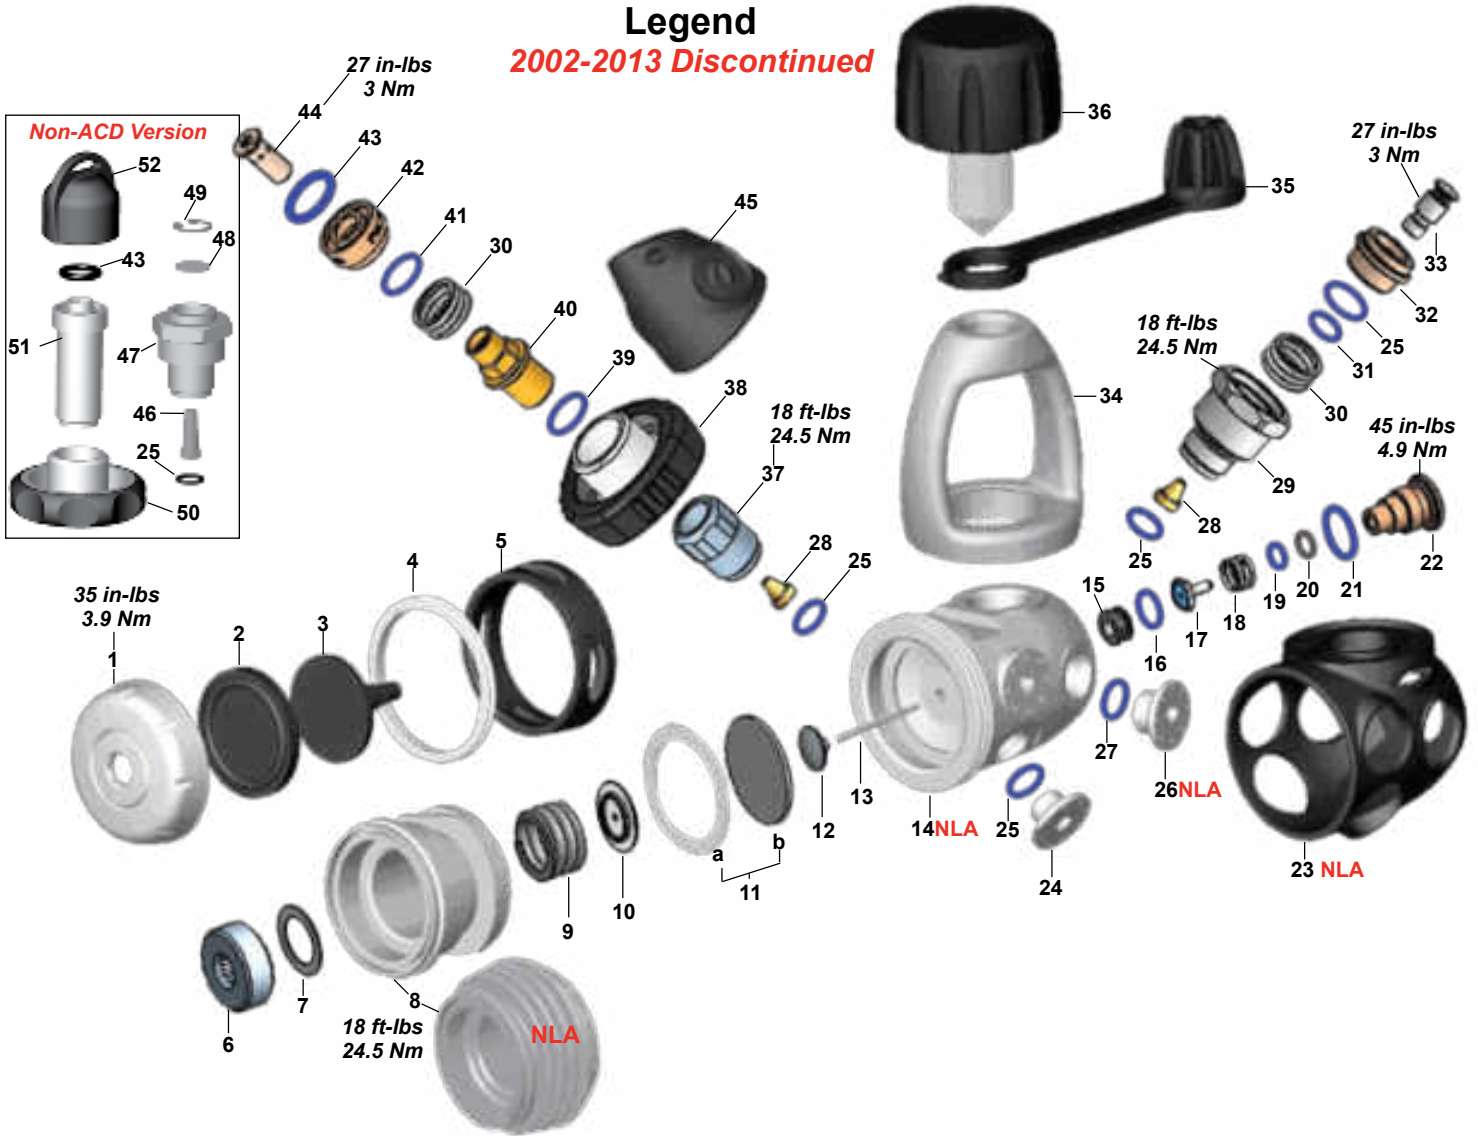

Legend

2002-2013 Discontinued

KEY# PART# DESCRIPTION

-----	RA121126	Overhaul Parts Kit (Yoke and DIN)
1	RG911925	Cap, Chrome
2	RG911634	Diaphragm, Secondary
3	RG911833	Piston
4	RG911635	Ribbed Washer, Legend/Leg Supreme
5	RG911636	Spacer, Legend/Leg Supreme
6	RG911396	Adjustment Screw
7	RG911808	Washer
8	RG911632	Diaphragm Clamp
-----	NLA	Diaphragm Clamp, Glacia
9	RG911349	Main Spring
10	RG911430	Spring Pad
11	RG911834	Diaphragm Kit (includes 11a & 11b)
12	RG911631	Pin Support
13	RG911779	Pin
14	NLA	Body
15	RG911531	Crown
16	RG911843	O-ring (20 pk)
17	RG911444	HP Seat
18	RG911384	Spring
19	RG911849	O-ring (20 pk)
20	RG911347	Backup ring
21	RG912210	O-ring (20 pk)
22	RG911630	HP Plug
23	NLA	Protective Cover
24	RG911823	Plug, MP Port, 3/8 inch
25	RG911842	O-ring (20 pk)

KEY# PART# DESCRIPTION

26	NLA	Plug, HP Port, 7/16 inch
27	RG911462	O-ring, HP Port, (20-pk)
28	RG911676	Filter, ACD
29	RG911679	Yoke Retainer, ACD
30	RG911672	Spring, ACD
31	RG912515	O-ring (20 pk)
32	RG911673	Yoke Crown, ACD
33	RG911674	Yoke Valve, ACD
34	RG911441	Yoke, Chrome
35	RG911427	Dust Cap
36	RG911620	Yoke Screw
37	RG911681	DIN Filter Holder
38	RG911600	DIN Handwheel, ACD
39	RG911848	O-ring (20 pk)
40	RG911680	DIN Screw, ACD
41	RG912520	O-ring (20 pk)
42	RG911671	DIN Shutter Crown, ACD
43	RG911846	O-ring (20 pk)
44	RG911670	DIN Shutter Valve, ACD
45	RG911682	DIN Cap, ACD
46	RG911650	Filter (non-ACD)
47	RG911481	Inlet Fitting (non-ACD)
48	RG911648	Shield (non-ACD)
49	RG911809	C-Clip (non-ACD)
50	RG911621	DIN Handwheel (non-ACD)
51	RG911633	DIN Fitting (non-ACD)
52	RG911450	DIN Cap (non-ACD)

Part numbers in **BOLD ITALICS** indicate standard overhaul replacement part