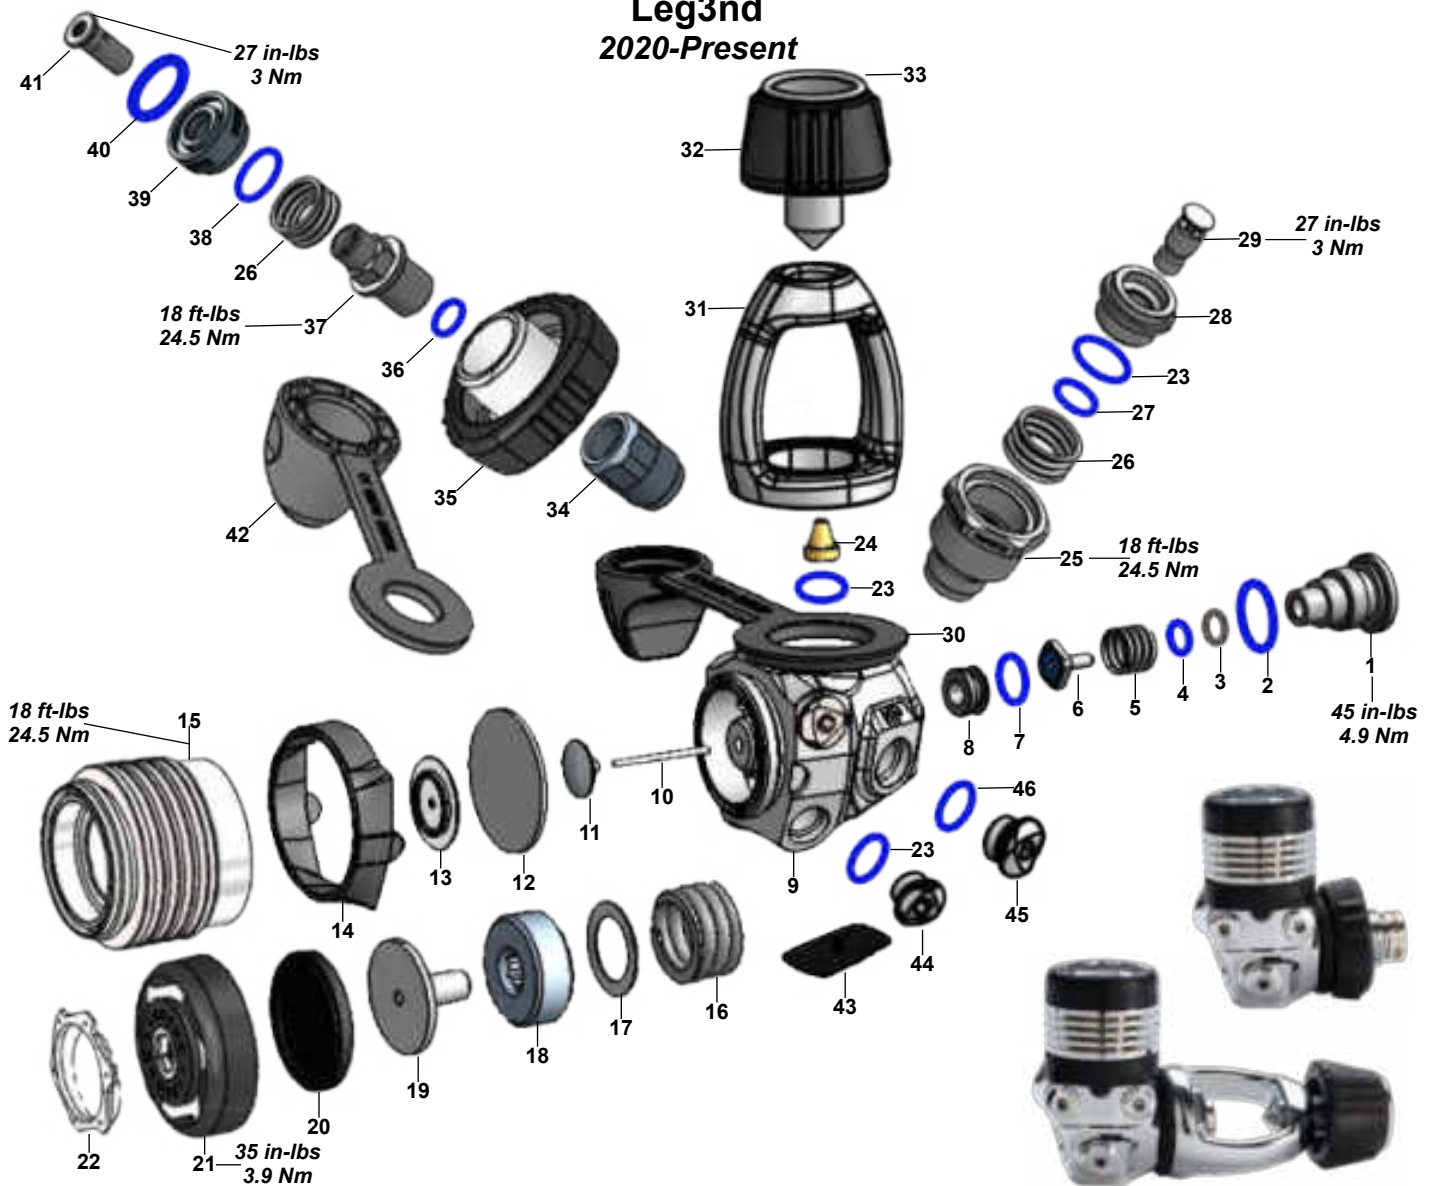

**Leg3nd
2020-Present**

KEY# PART# DESCRIPTION

-----	RA121126	Overhaul Parts Kit ACD (Yoke and DIN)
-----	RT146000	First Stage Leg3nd ACD, Yoke
-----	RT146001	First Stage Leg3nd ACD, DIN
-----	RA119117	DIN Conversion Kit
1----	RG911926	HP Balance Plug, Chrome
2----	RG912210	O-ring (20 pk)
3----	RG911347	Backup ring
4----	RG911849	O-ring (20 pk)
5----	RG911384	Spring
6----	RG911444	HP Seat
7----	RG911843	O-ring (20 pk)
8----	RG911531	Crown
9----	RG911919	Body, Chrome
10----	RG911779	Pin
11----	RG911631	Pin Support
12----	RG911350	Diaphragm
13----	RG912186	Spring Pad
14----	RG911930	Protector, Dry Chamber
15----	RG911263	Diaphragm Clamp
16----	RG911349	Main Spring
17----	RG911808	Washer
18----	RG911396	Adjustment Screw
19----	RG911927	Piston
20----	RG911634	Diaphragm, Secondary
21----	RG911264	Dry Chamber Cap

KEY# PART# DESCRIPTION

22----	RG911265	Dry Chamber Decal
23----	RG911842	O-ring (20 pk)
24----	RG911676	Filter, ACD
25----	RG911911	Yoke Retainer, Chrome
26----	RG911672	Spring, ACD
27----	RG912515	O-ring (20 pk)
28----	RG911673	Yoke Crown, Chrome
29----	RG911674	Yoke Shutter Valve
30----	RG911928	Dust Cover, Yoke
31----	RG911441	Yoke, Chrome
32----	RG911852	Yoke Screw
33----	RG911262	Yoke Screw Decal
34----	RG911910	DIN Union
35----	RG911853	DIN Handwheel
36----	RG911848	O-ring (20 pk)
37----	RG911680	DIN Screw
38----	RG912520	O-ring (20 pk)
39----	RG911687	DIN Shutter Crown
40----	RG911846	O-ring (20 pk)
41----	RG911670	DIN Shutter Valve
42----	RG911929	DIN Cap
43----	RG911266	Decal
44----	RG911932	Plug, MP Port, 3/8 inch
45----	RG911933	Plug, HP Port, 7/16 inch
46----	RG911462	O-ring, HP Port (20 pk)