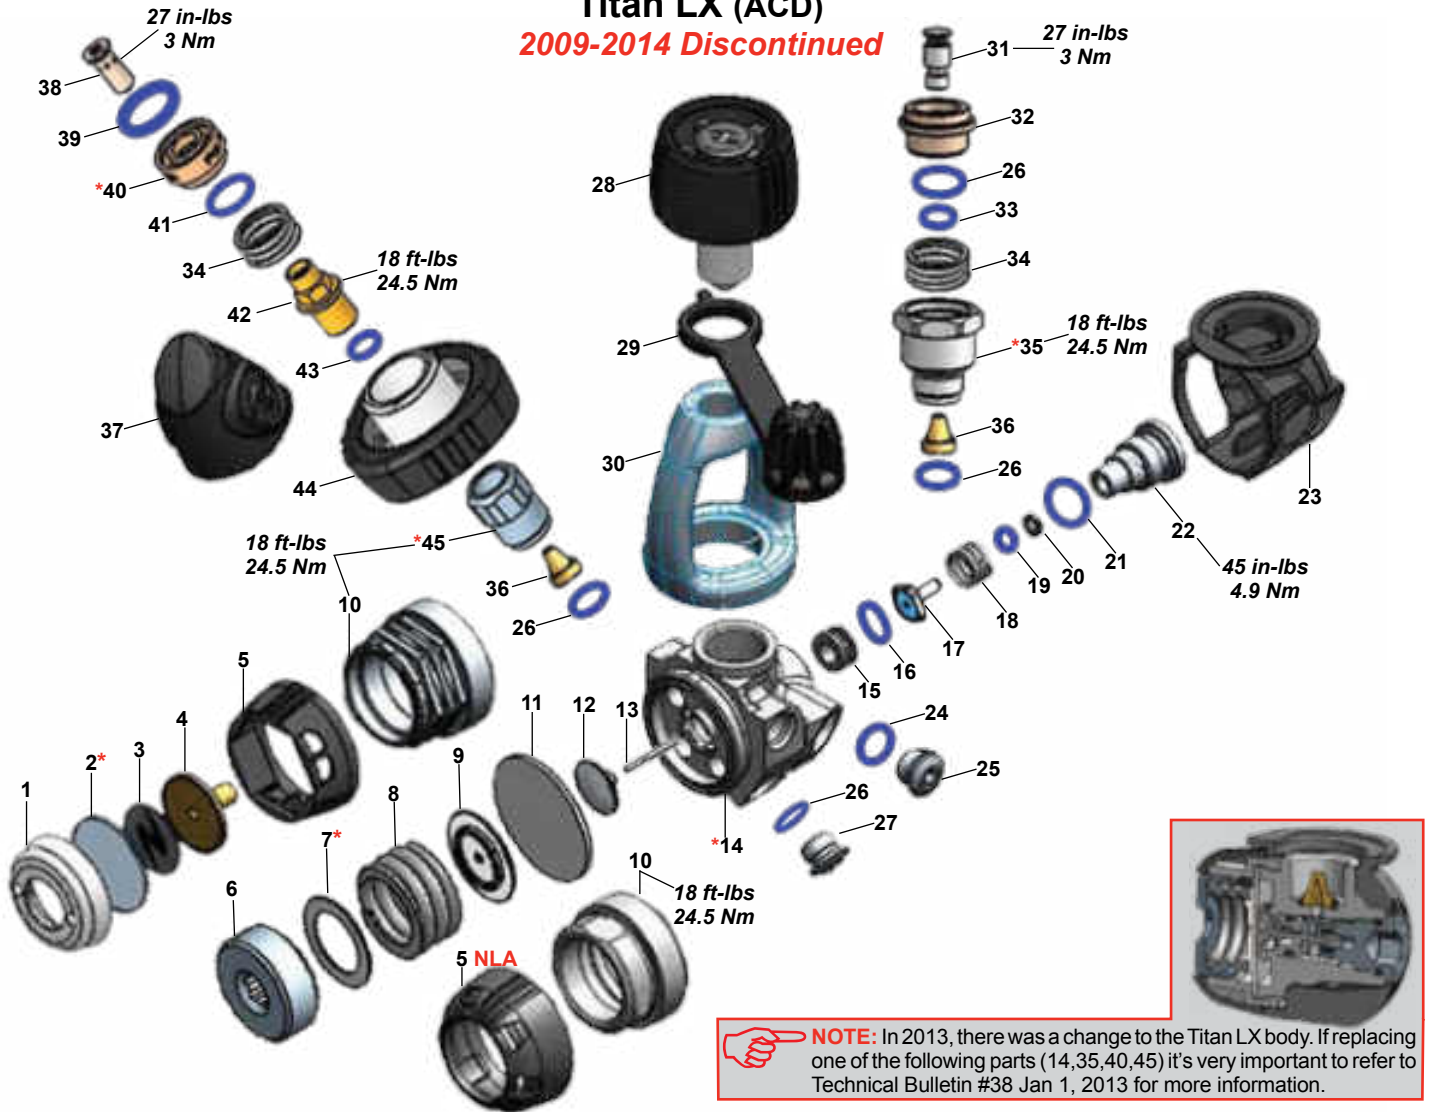

Part numbers in **BOLD ITALICS** indicate standard overhaul replacement part

Titan
2010-Present

NOTE: In 2013, there was a change to the Titan body. If replacing one of the following parts (10,25,30) it's very important to refer to Technical Bulletin #38 Jan 1, 2013 for more information.

Part numbers in **BOLD ITALICS** indicate standard overhaul replacement part

Mikron

2008-2017 Discontinued

NOTE: In 2013, there was a change to the Mikron body. If replacing one of the following parts (10,22,27) it's very important to refer to Technical Bulletin #38 Jan 1, 2013 for more information.

Part numbers in **BOLD ITALICS** indicate standard overhaul replacement part

Titan LX (ACD)
2009-2014 Discontinued

NOTE: In 2013, there was a change to the Titan LX body. If replacing one of the following parts (14,35,40,45) it's very important to refer to Technical Bulletin #38 Jan 1, 2013 for more information.