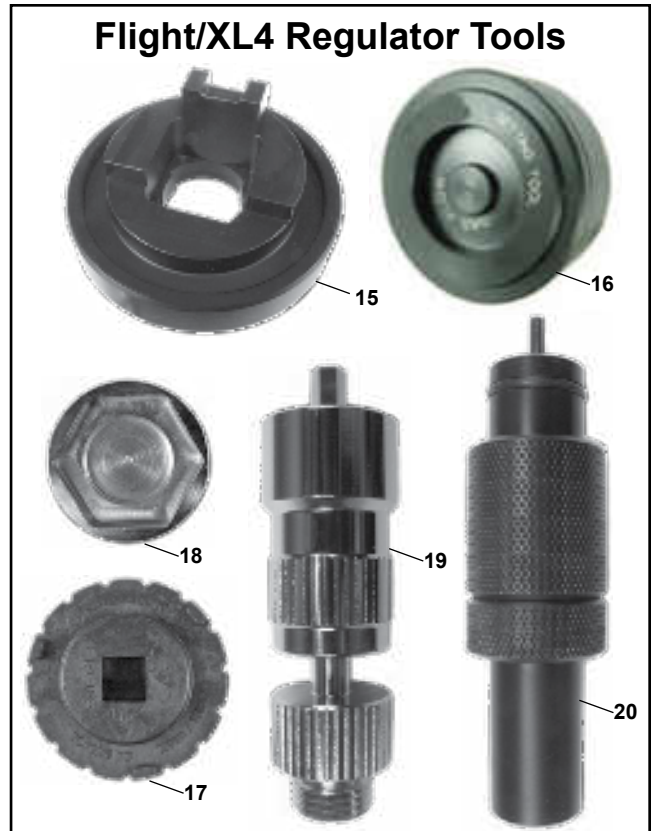

Flight/XL4 Regulator Tools

KEY#	PART#	DESCRIPTION
1	RG911174	Wrench, 34mm (Thin)
2	RG911143	Pin Spanner
3	RG911125	XTX Cover/Lever Height Tool
4	RA911112	Multi-Tool
5	RG911164	TX100 Cover Tool
6	RG911171	Spring Adjuster Tool
7	RG911186	Egress Cover/Lever Height Tool
8	RG911192	Lever Height Tool, TX100
9	RG911132	Status, Valve Lifter Fastener
10	RG911126	2013 XTX Cover/Lever Height Tool

KEY#	PART#	DESCRIPTION
11	RG911137	Seat Adjustment Tool
12	RG911233	O-ring Tool, (6-pak)
13	RG911196	Blk Sapphire End Cap Tool
14	RA911111	End Cap Tool, MTX
15	RG911232	Venturi/Inlet Removal Tool, XL4/Flight
16	RA911116	Lever Height Tool, XL4/Flight
17	RG911161	Diaphragm Clamp Tool, XL4/Flight
18	RG911225	Yoke Connector Socket, Flight
19	RG911195	Inline Adjustment Tool, XL4/Flight
20	RG911227	Micro Adjuster Tool, XL4/Flight