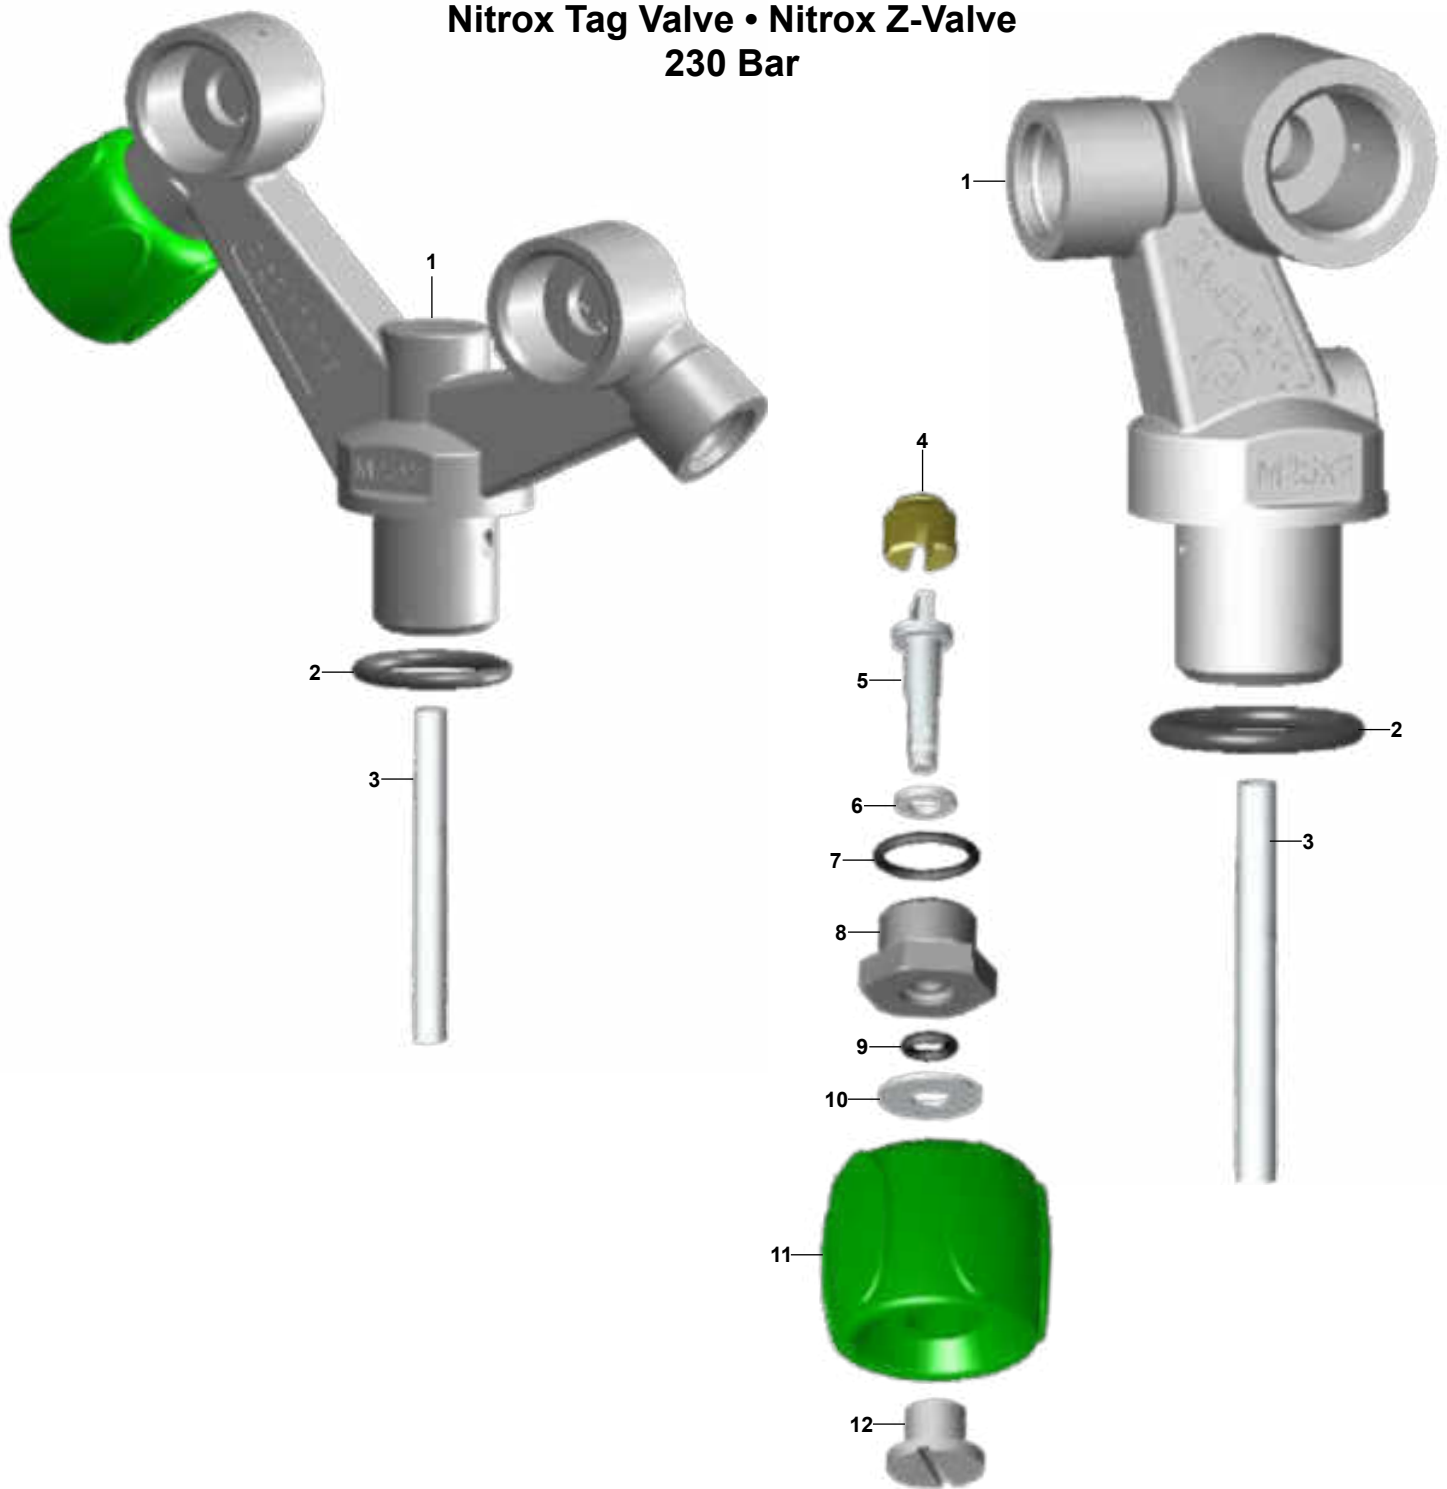

Not Available in USA

**Nitrox Tag Valve • Nitrox Z-Valve
230 Bar**

KEY# PART# DESCRIPTION

- ----- **TK129122** Nitrox Service Kit, Z-Valve
- 1----- **N/A** Body
- 2----- **RG911847** O-ring (20 pk)
- 3----- **N/A** Tube
- 4----- **TK911161** Seat Assembly (O2)
- 5----- TK911150 Stem
- 6----- **TK911154** Washer

KEY# PART# DESCRIPTION

- 7----- **RG911844** O-ring (20 pk)
- 8----- TK911149 Bonnet
- 9----- **RG915521** O-ring (20 pk)
- 10----- **TK911249** Washer
- 11----- TK911162 Handwheel, Grn
- 12----- TK911152 Locknut

Part numbers in **BOLD ITALICS** indicate standard overhaul replacement part.