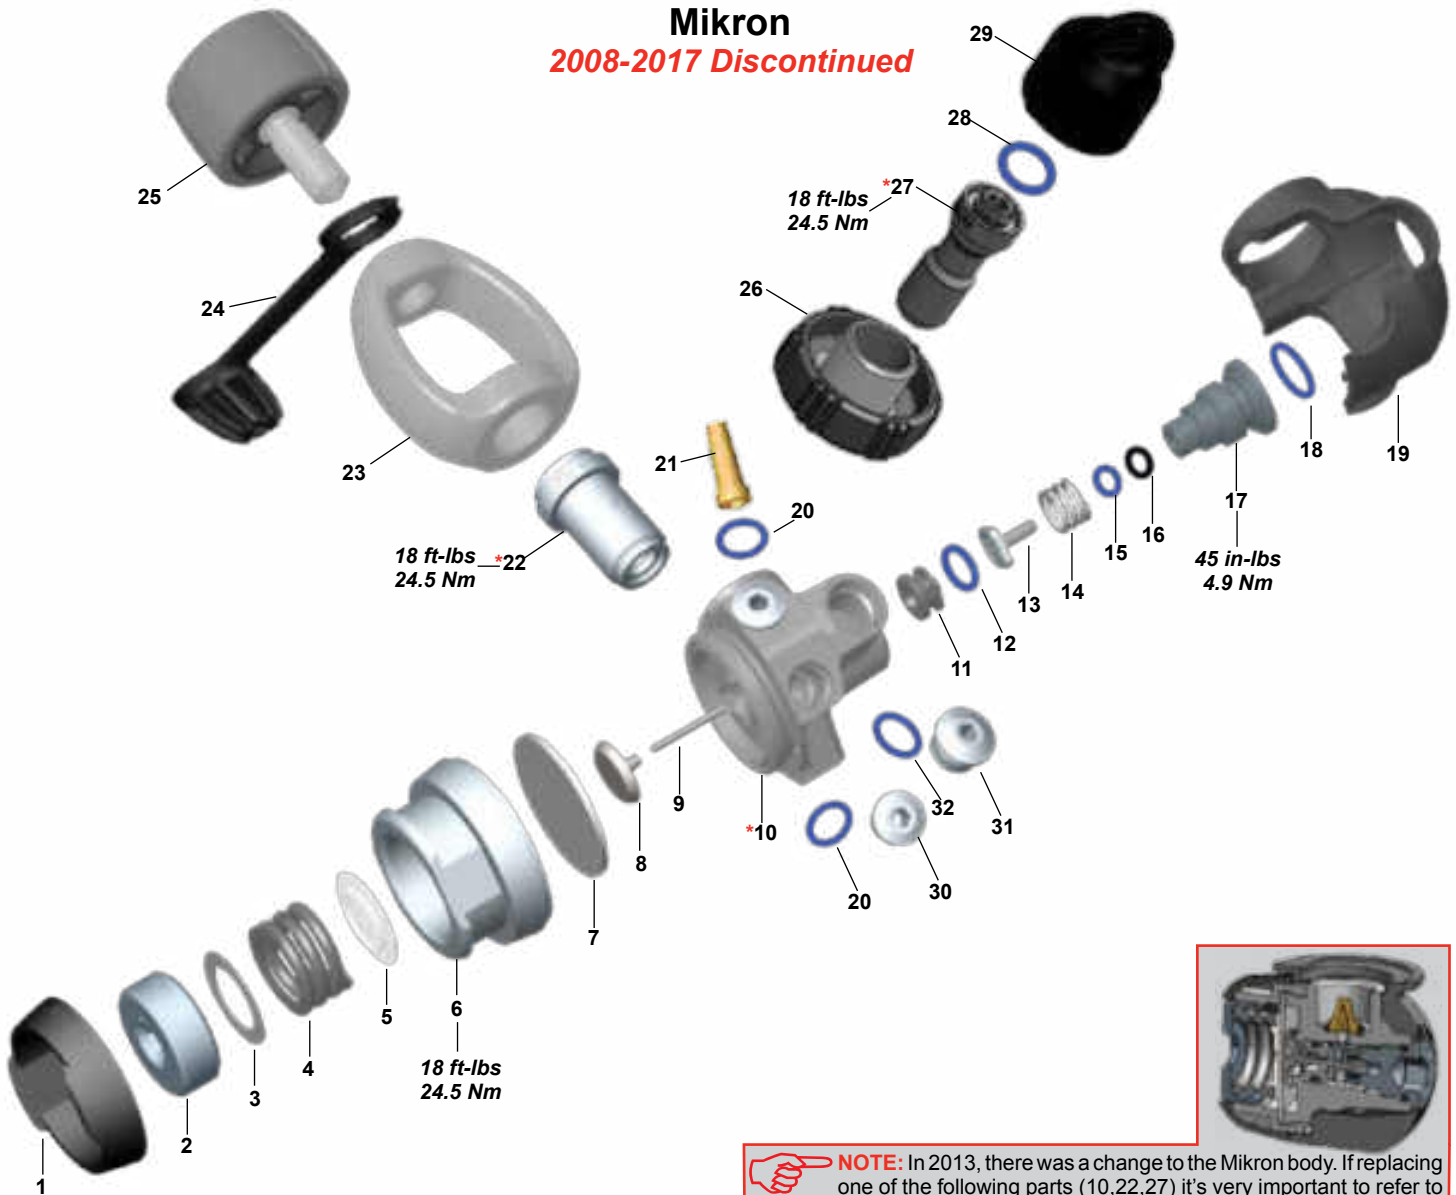

Mikron

2008-2017 Discontinued

NOTE: In 2013, there was a change to the Mikron body. If replacing one of the following parts (10,22,27) it's very important to refer to Technical Bulletin #38 Jan 1, 2013 for more information.

KEY#	PART#	DESCRIPTION
----	RA121125	Overhaul Parts Kit, (Yoke and DIN)
----	RA119118	DIN Adapter Kit (2013>)
1----	RG911588	Spacer, Black/Blue
----	RG912192	Spacer, Black/Pink
----	RG911587	Spacer, Black/Green
----	RG911578	Spacer, Black/Red
----	RG911579	Spacer, Vanilla
2----	RG911521	Adjustment Screw
3----	RG911523	Washer
4----	RG911522	Spring
5----	RG912186	Spring Pad
6----	RG912189	Spring Retainer
----	RG911896	Spring Retainer, (2-HP Ports)
7----	RG911350	Diaphragm
8----	RG911519	Pin Support
9----	RG911520	Pin
10----	RG911917	Body, 2013>
11----	RG911531	Crown
12----	RG911843	O-ring (20 pk
13----	RG911444	HP Seat

KEY#	PART#	DESCRIPTION
14----	RG911384	Spring
15----	RG911849	O-ring (20 pk)
16----	RG911347	Back-up Ring
17----	RG911630	Plug
18----	RG912210	O-ring (20 pk)
19----	RG911897	Sheath, Black, (2-HP Ports)
----	RG911574	Sheath, Vanilla, (1-HP Port)
----	RG911556	Sheath, Black, (1-HP Port)
20----	RG911842	O-ring (20 pk)
21----	RG911650	Filter
22----	RG911916	Inlet Fitting, 2013>
----	RG911559	Inlet Fitting
23----	RG911558	Yoke
24----	RG911427	Dust Cap
25----	RG911557	Yoke Screw
26----	RG911555	DIN Handwheel
27----	RG911914	DIN Fitting, 2013>
----	RG911553	DIN Fitting
28----	RG911846	O-ring (20 pk)
29----	RG911450	DIN Cap
30----	RG911380	Plug, MP Port, 3/8"
31----	RG911381	Plug, HP Port, 7/16"
32----	RG911462	O-ring (20 pk)

Part numbers in **BOLD ITALICS** indicate standard overhaul replacement part