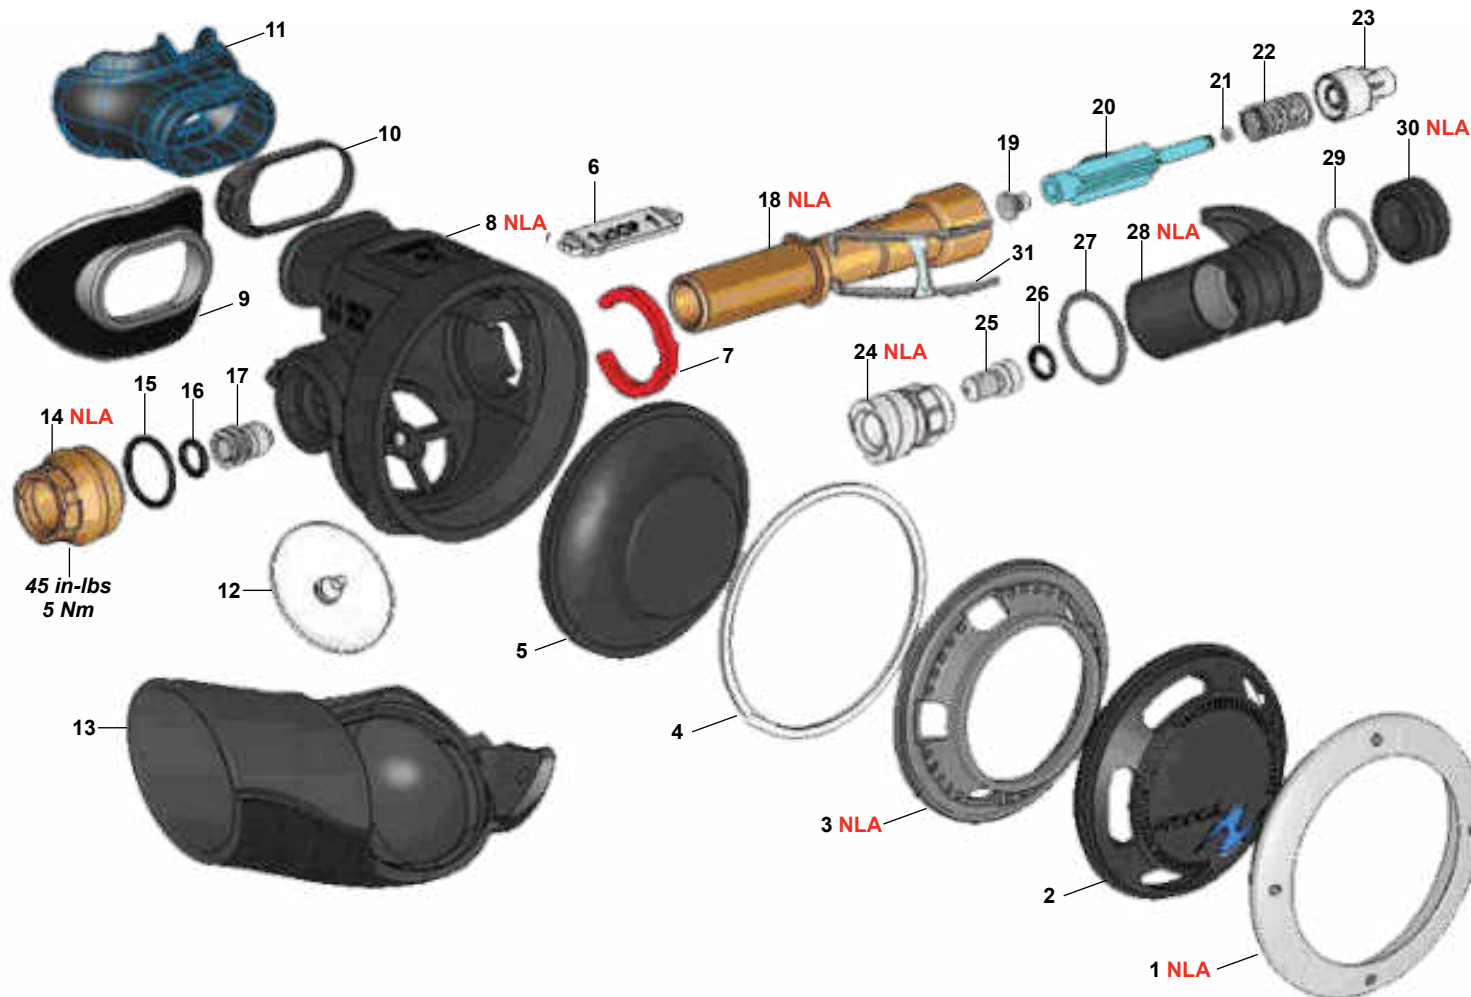

Kronos

2007-2011 Discontinued

KEY#	PART#	DESCRIPTION
----	RA121121	Overhaul Parts Kit
1----	NLA	Retaining Ring, Kronos
----	RG911545	Retaining Ring, Kronos Octo
2----	RG912190	Purge Cover, Kronos
----	NLA	Purge Cover, Kronos Supreme
----	RG911543	Purge Cover, Kronos Octo
3----	NLA	Diaphragm Retainer
4----	RG911640	Washer
5----	RG911649	Diaphragm
6----	RG911661	Baffle
7----	RG911540	Clip
8----	NLA	Case, Kronos
9----	RG911259	Lip Shield, Supreme Model
10----	RG911254	Mouthpiece Clamp
11----	RG911251	Mouthpiece, ComfoBite
----	RG911253	Mouthpiece, Standard
12----	RG912196	Exhaust Valve
13----	RG911546	Exhaust Tee, Kronos

KEY#	PART#	DESCRIPTION
14----	NLA	Heat Exchanger
15----	RG911844	O-ring (20 pk)
16----	RG911848	O-ring (20 pk)
17----	RG912233	Crown
18----	NLA	Valve Body
19----	RG912198	MP Seat, Silicone
20----	RG912090	Shuttle Valve
21----	RG912234	O-ring (10 pk)
22----	RG912080	Spring
23----	RG911537	Counter-balance Chamber
24----	NLA	Cam
25----	RG911538	Adjusting Screw
26----	RG912515	O-ring (20 pk)
27----	RG912519	O-ring (20 pk)
28----	NLA	Venturi Lever
29----	BC911372	O-ring (10 pk)
30----	NLA	Plug
31----	RG912197	Lever
32----	RG911842	O-ring (20 pk)

Part numbers in **BOLD ITALICS** indicate standard overhaul replacement part