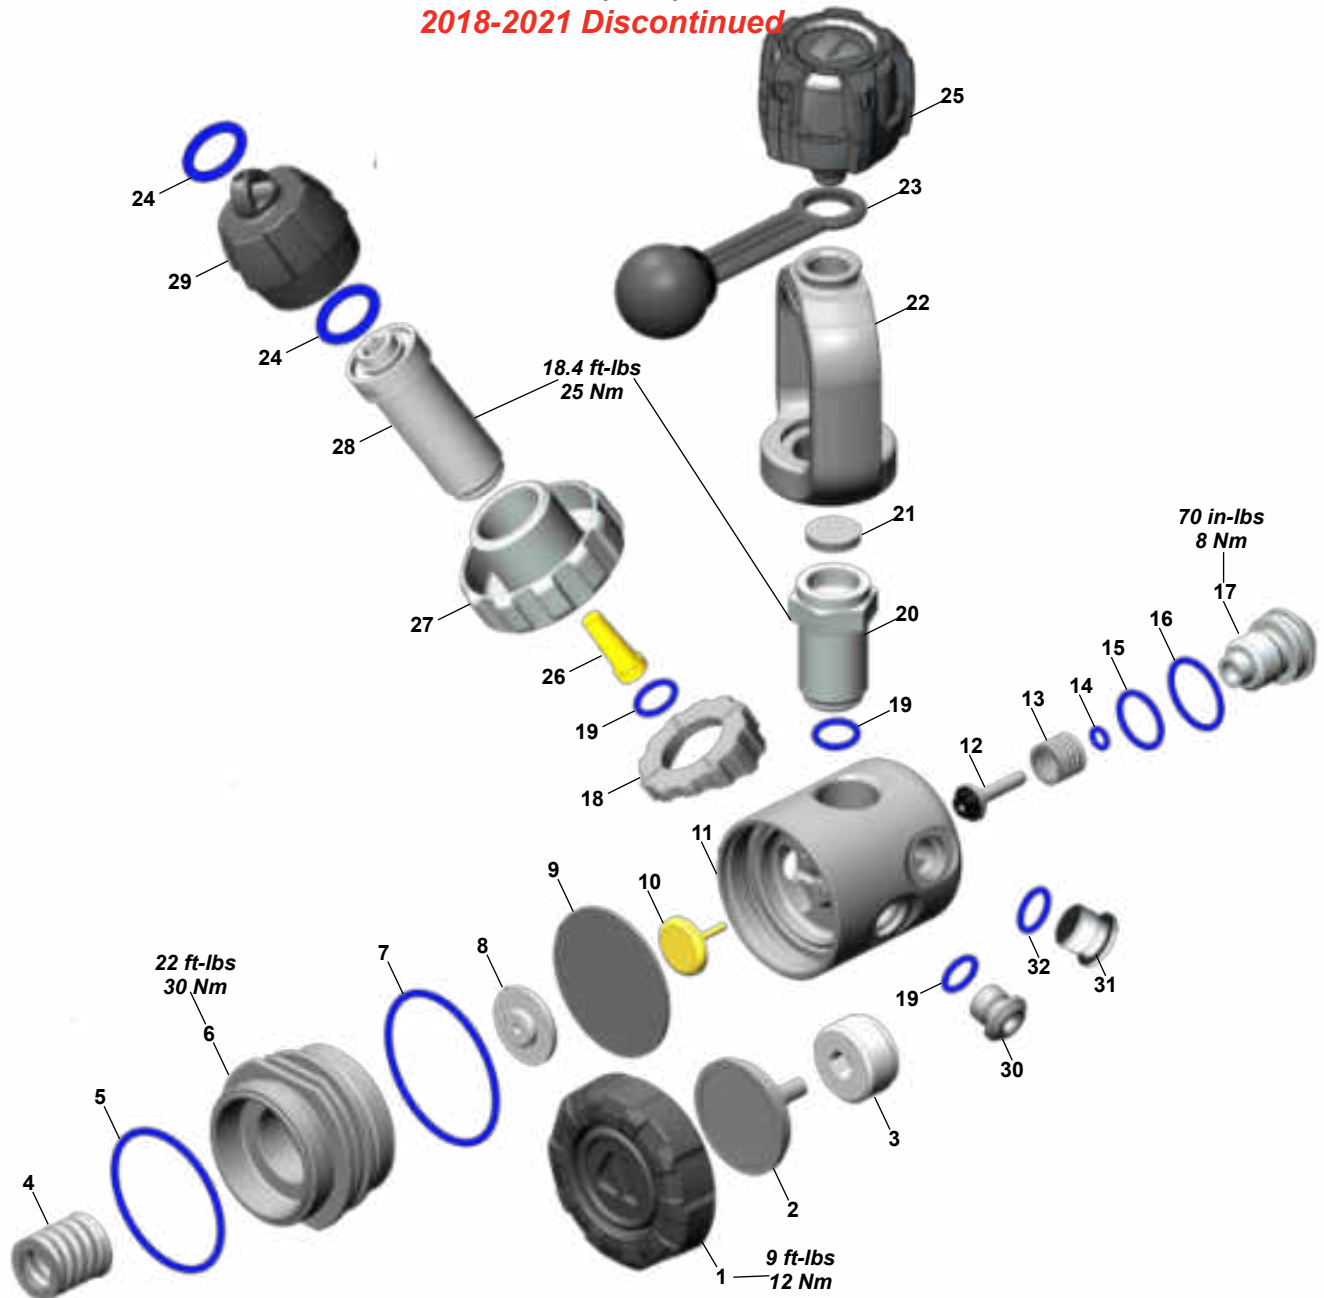

XL4 (DB4)

2018-2021 Discontinued

KEY#	PART#	DESCRIPTION
-----	RT141114	Service Kit, Diaphragm First Stages
-----	RA112115	DIN Conversion Kit, Satin
1----	RG912078	Environmental End Cap (Black)
2----	RG912067	Hydrostatic Transmitter
3----	RG912061	Spring Adjuster
4----	RG912271	Spring
5----	RG912454	O-ring (10 pk)
6----	RG912313	Diaphragm Clamp, Finned Satin
7----	RG912269	O-ring
8----	RG912362	Spring Carrier
9----	RG912062	Diaphragm
10----	RG912063	Valve Lifter
11----	RG912346	Body, XL4, (2-HP Ports) Satin
12----	RG912048	HP Valve
13----	RG912047	Spring
14----	RG912227	O-ring (10 pk)
15----	RG912230	O-ring (10 pk)
16----	RG912228	O-ring (10 pk)

KEY#	PART#	DESCRIPTION
17----	RG912325	HP Balance Plug
18----	RG912053	Distance Piece (Black)
19----	RG912229	O-ring (10 pk)
20----	RG912041	Yoke Clamp Connector (Chrome)
21----	RG912040	Filter, Porvair (Yoke)
-----	RA121117	Filter, Porvair (20pk)
22----	RG912037	Yoke Clamp, Satin
23----	RG912038	Dust Cap (Black)
24----	RG912224	O-ring (10 pk)
25----	RG912417	Yoke Clamp Screw Co-Molded
26----	RG912059	Conical Filter (DIN)
27----	RG912056	Handwheel 300 Bar, Satin
28----	RG912058	Handwheel Connector, Satin
29----	RG912127	DIN Protective Cap (Black)
30----	RG912042	3/8" UNF Blanking Plug
31----	RG912045	7/16" UNF Blanking Plug
32----	RG912453	O-ring (10 pk)