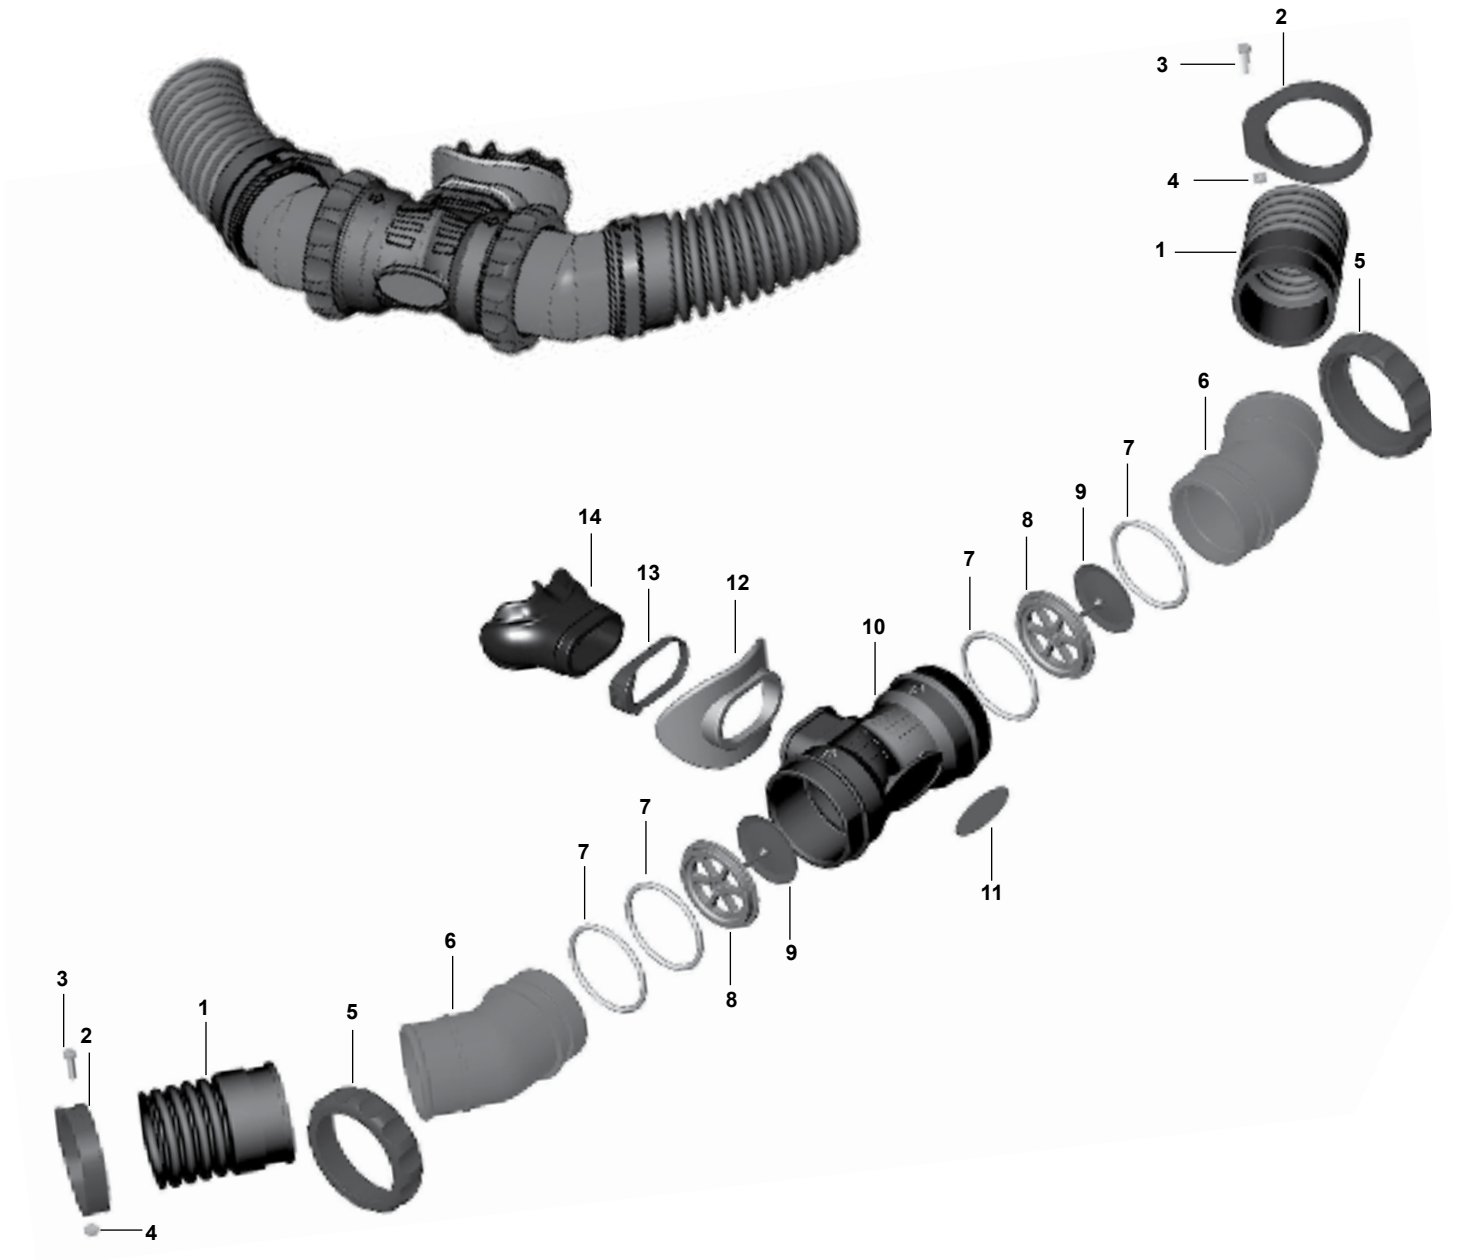

Mistral Mouthpiece

2006 Discontinued

KEY#	PART#	DESCRIPTION

-----	RA121118	Overhaul Parts Kit, Entire Mistral
1----	RG911507	Corrugated hose
2----	RG911511	Clamping band "M"
3----	RG911515	Screw
4----	RG911516	Nut
5----	RG911497	Connector ring
6----	RG912185	Connector, angled
7----	RG911498	O-ring
8----	RG911496	Mouthpiece valve support
9----	RG911502	Inhale-Exhale valve
10----	RG911500	Mouthpiece body
11----	RG912182	Mouthpiece decal
12----	RG911259	Lip shield
13----	RG911254	Mouthpiece clamp
14----	RG911251	Comfobite mouthpiece

Part numbers in **BOLD ITALICS** are included in the service kit