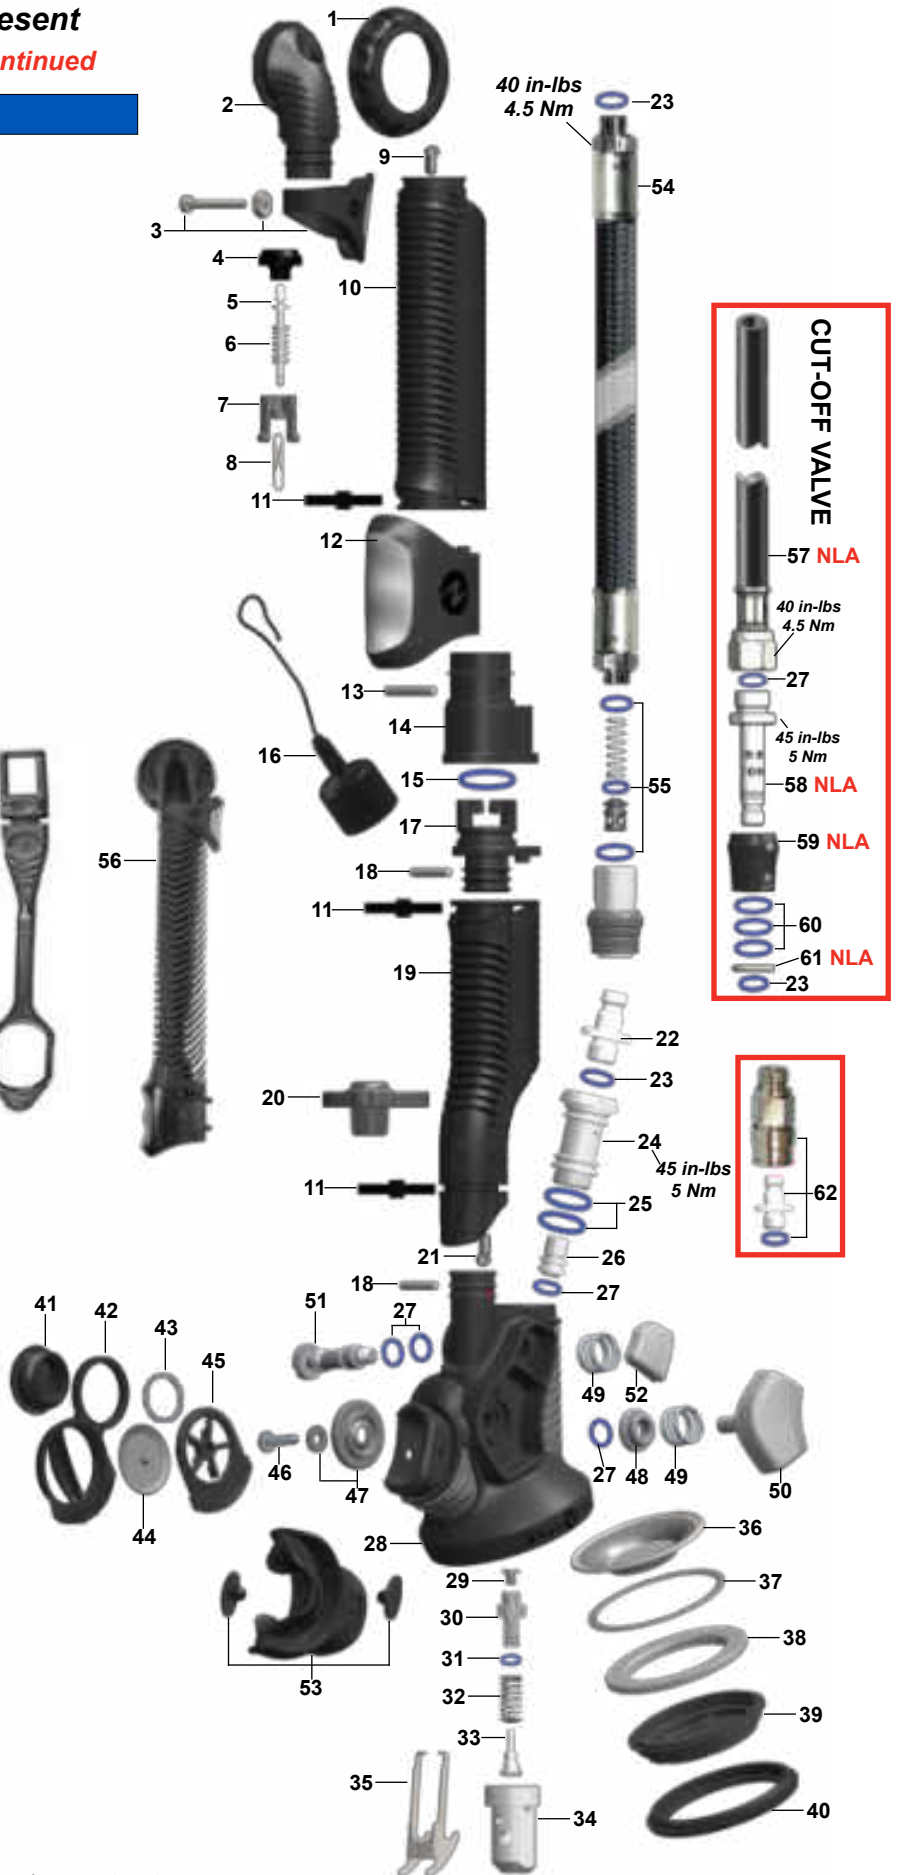

AIRSOURCE W/CUT-OFF VALVE

- 57..... **NLA** Hose, MP 3/8" x 25"
- 58 ..... **NLA** Fitting, Cut-Off Valve
- 59..... **NLA** Barrel, Cut-Off Valve
- **60**..... **BC911237** **O-ring (10 pk)**
- 61..... **NLA** Washer
- 62..... RA123000 AirsourceQD Conversion Kit

Anchorline Retainer
p/n VS900023

Part numbers in **BOLD ITALICS** indicate standard overhaul replacement part.