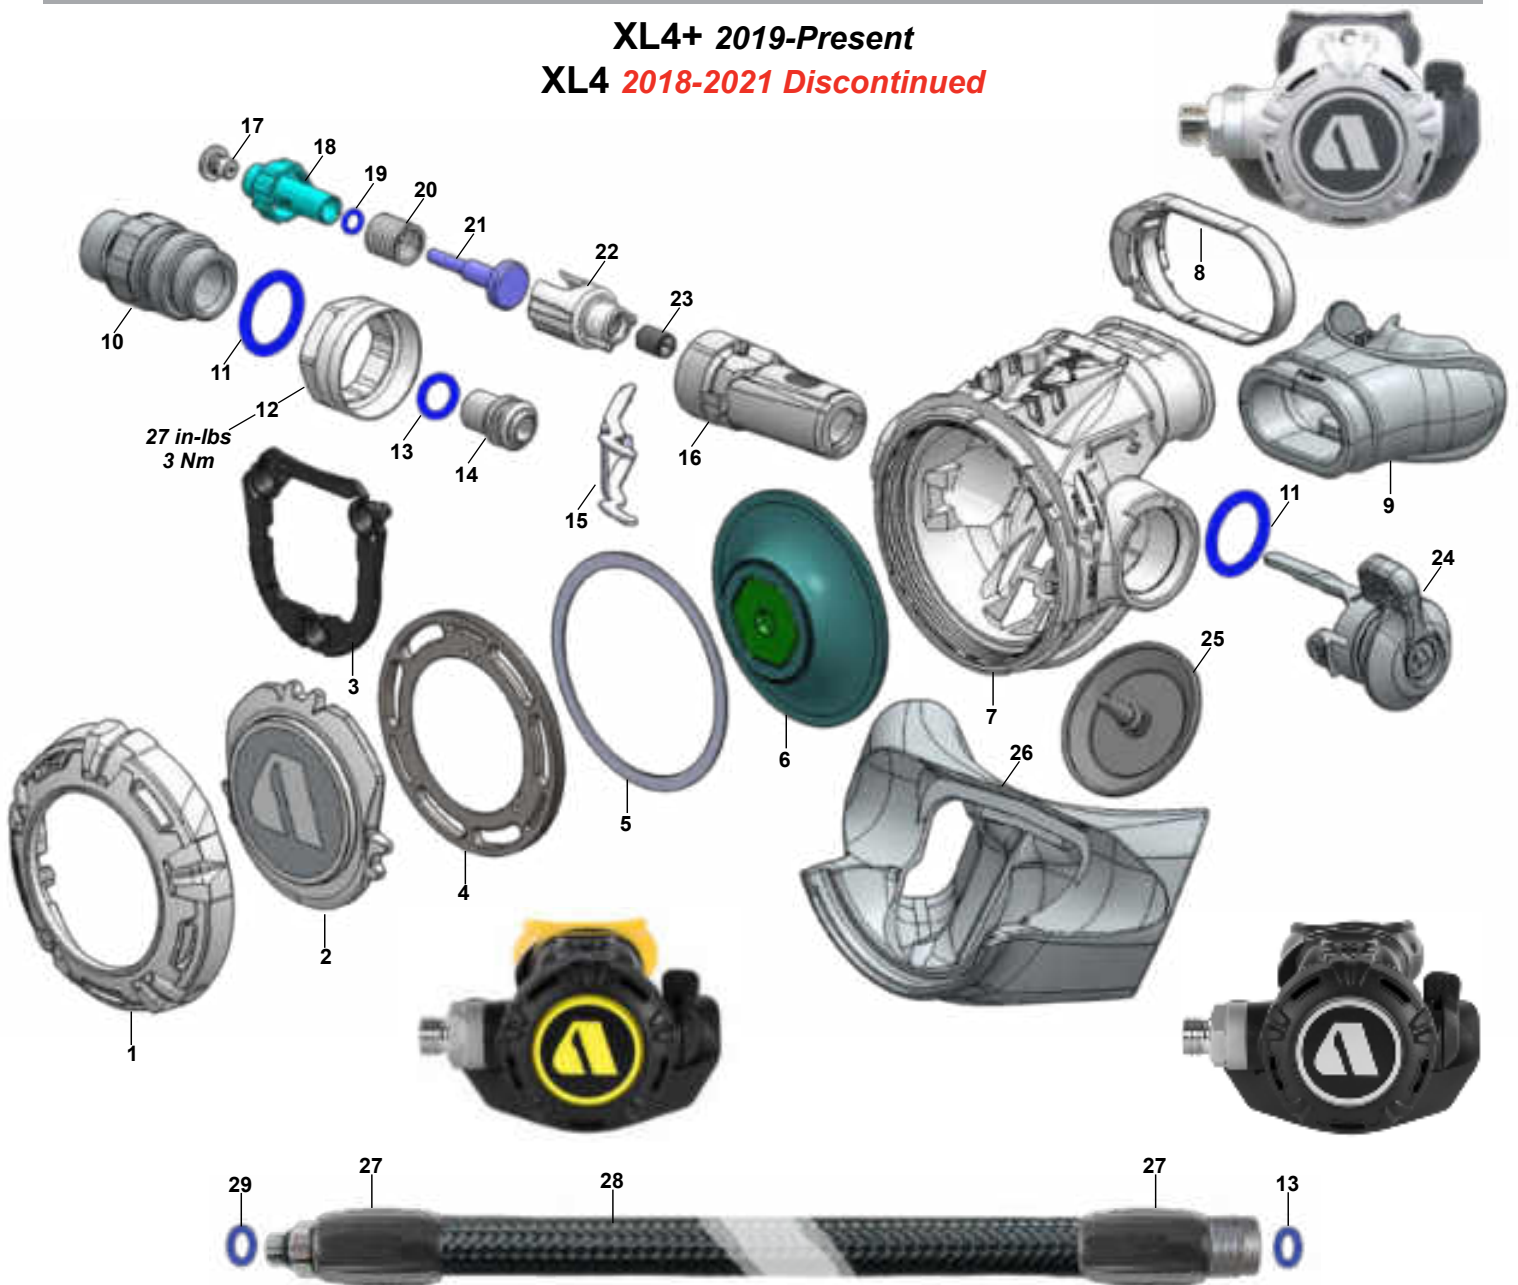

XL4+ 2019-Present
XL4 2018-2021 Discontinued

KEY#	PART#	DESCRIPTION	KEY#	PART#	DESCRIPTION		
-----	RS135111	Universal Second Stage Service Kit	13	-----	RG912222	O-ring (10 pk)	
-----	RS118113	XL4+, Second Stage only (White)	14	-----	RG912237	Seat	
1	-----	RG912435	Purge Clamp Ring, XL4+ (White)	15	-----	RG912281	Lever
-----	RG912434	Purge Clamp Ring (Black)	16	-----	RG912522	XL4 Spindle Body	
2	-----	RG912440	Purge Button, XL4+ (White)	17	-----	RG912198	MP Seat, Silicone
-----	RG912438	Purge Button	18	-----	RG912112	Shuttle Valve	
-----	RG912441	Purge Button, Yellow Octo	19	-----	RG912235	O-ring (10 pk)	
3	-----	RG912432	Purge Spring	20	-----	RG912080	Spring
4	-----	RG912160	Inner Locking Ring	21	-----	RG912342	Spring Carrier
5	-----	RG912297	Friction Ring	22	-----	RG912429	Spindle Adjuster Sleeve
6	-----	RG912238	Diaphragm	23	-----	RG912296	Micro Adjuster Screw
7	-----	RG912437	Case w/Ex Tee & Valve, XL4+ (White)	24	-----	RG912162	Venturi Lever
-----	RG912436	Case w/Ex Tee & Valve (Black)	25	-----	RG912196	Exhaust Valve	
8	-----	RG912514	Mouthpiece Clamp, XL4+ (Grey)	26	-----	RG912427	Exhaust Tee, XL4+ (Grey)
-----	RG911254	Mouthpiece Clamp (Black)	-----	-----	RG912161	Exhaust Tee (Black)	
9	-----	RG911123	Mouthpiece, XL4+ (Grey)	27	-----	RG912414	Hose Protector, Short, Black
-----	RA117137	Mouthpiece (Black)	-----	-----	RG912415	Hose Protector, Short, Grey	
-----	RG912456	Mouthpiece, Yellow	-----	-----	AP6814Y	Hose Protector, Short, Yellow	
10	-----	RG912343	Inlet Fitting, Shrouded	28	-----	RH114257	Hose, Braided, 3/8"X30" White w/Short Grey HosePros
11	-----	RG912225	O-ring (10 pk)	-----	-----	RH114111	Hose, Braided, 3/8"X30" Black w/Short Blk HosePros
12	-----	RG912344	Inlet Shroud	-----	-----	RH113111	Hose, Braided, 3/8"X36" Yellow w/Short Ylw HosePros
				29	-----	RG912229	O-ring (10 pk)

Part numbers in **BOLD ITALICS** indicate standard overhaul replacement part.