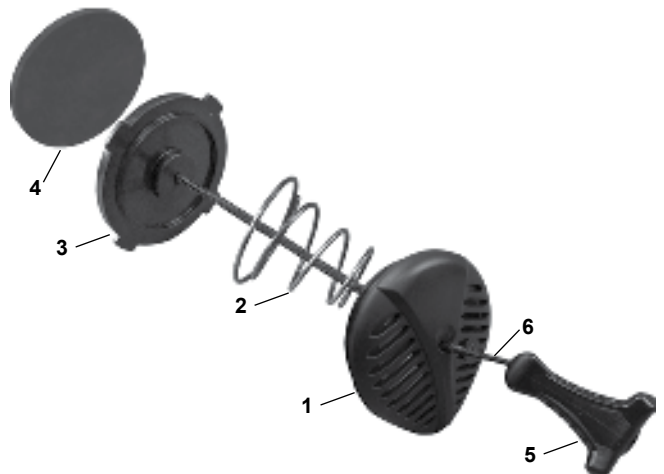

DUMP VALVE KIT (FLAT VALVE)