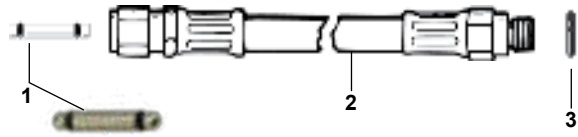

Miscellaneous

KEY#	PART#	DESCRIPTION
1----	NS911369	Air Spool, with O-rings (5pk)
----	NS911594	Air Spool, with O-rings
2----	RH111135	Hose, HP Rubber, 7/16 x 36"
----	NS911144	Hose Kit, HPQD, 7/16" x 36"
3----	957004P	O-ring, HP (25 pk)
NS ---	NS911371	Oring Kit HPQD
NS ---	101785	Adapter, HP, 7/16" Female to 3/8" Male

HP HOSE

AQUALUNG ACCESSORIES

Knives • Bags

Knife Parts

PART#	DESCRIPTION

Squeeze Lock Knife

- KN911136----Sheath, Big Squeeze Lock
- KN911138----Sheath, Squeeze Lock
- KN911140----Barnacle Nut & Screw, Squeeze Lock, (1-ea)
- KN911132----24" Straps w/Buckles (Pair)

NOTE: Sheaths for the new "SQUEEZE" Knives and the Argonaut Knives are not available as a spare part. The sheaths for the older "SQUEEZE LOCK" Knives will not fit the new "SQUEEZE Knives.

- KN911123----Knife Strap/Buckle, 24", (Pair)
- KN911139----Sheath, Sea Hawk 2 & Sea Master
- KN911137----Retaining Ring, Sea Hawk 2/SeaMaster

Not Available in USA Zak/Mini Zak Knife

- KN911145--Sheath, Zak
- KN911122----Sheath, Mini Zak
- KN911118----Knife Strap, Pair (3pk)

Deep See Knife Parts

PART#	DESCRIPTION

Jack Knife

- KN911128----Sheath, Blue
- KN911129----Sheath, Black
- KN911130----Sheath, Yellow
- KN911131----Butt Cap
- KN911132----24" Straps w/Buckles (Pair)

EZ Lock Knife

- KN911126----Sheath, EZ Lock TI
- KN911127----Sheath, EZ Lock Std
- KN911140----Barnacle Nut & Screw Plate, Squeeze Lock, (1-ea)
- KN911123----Knife Strap/Buckle, 24", (Pair)

Bag Parts

PART#	DESCRIPTION

- BA911114----Dry Bag Drain Plug, AQ/Apeks