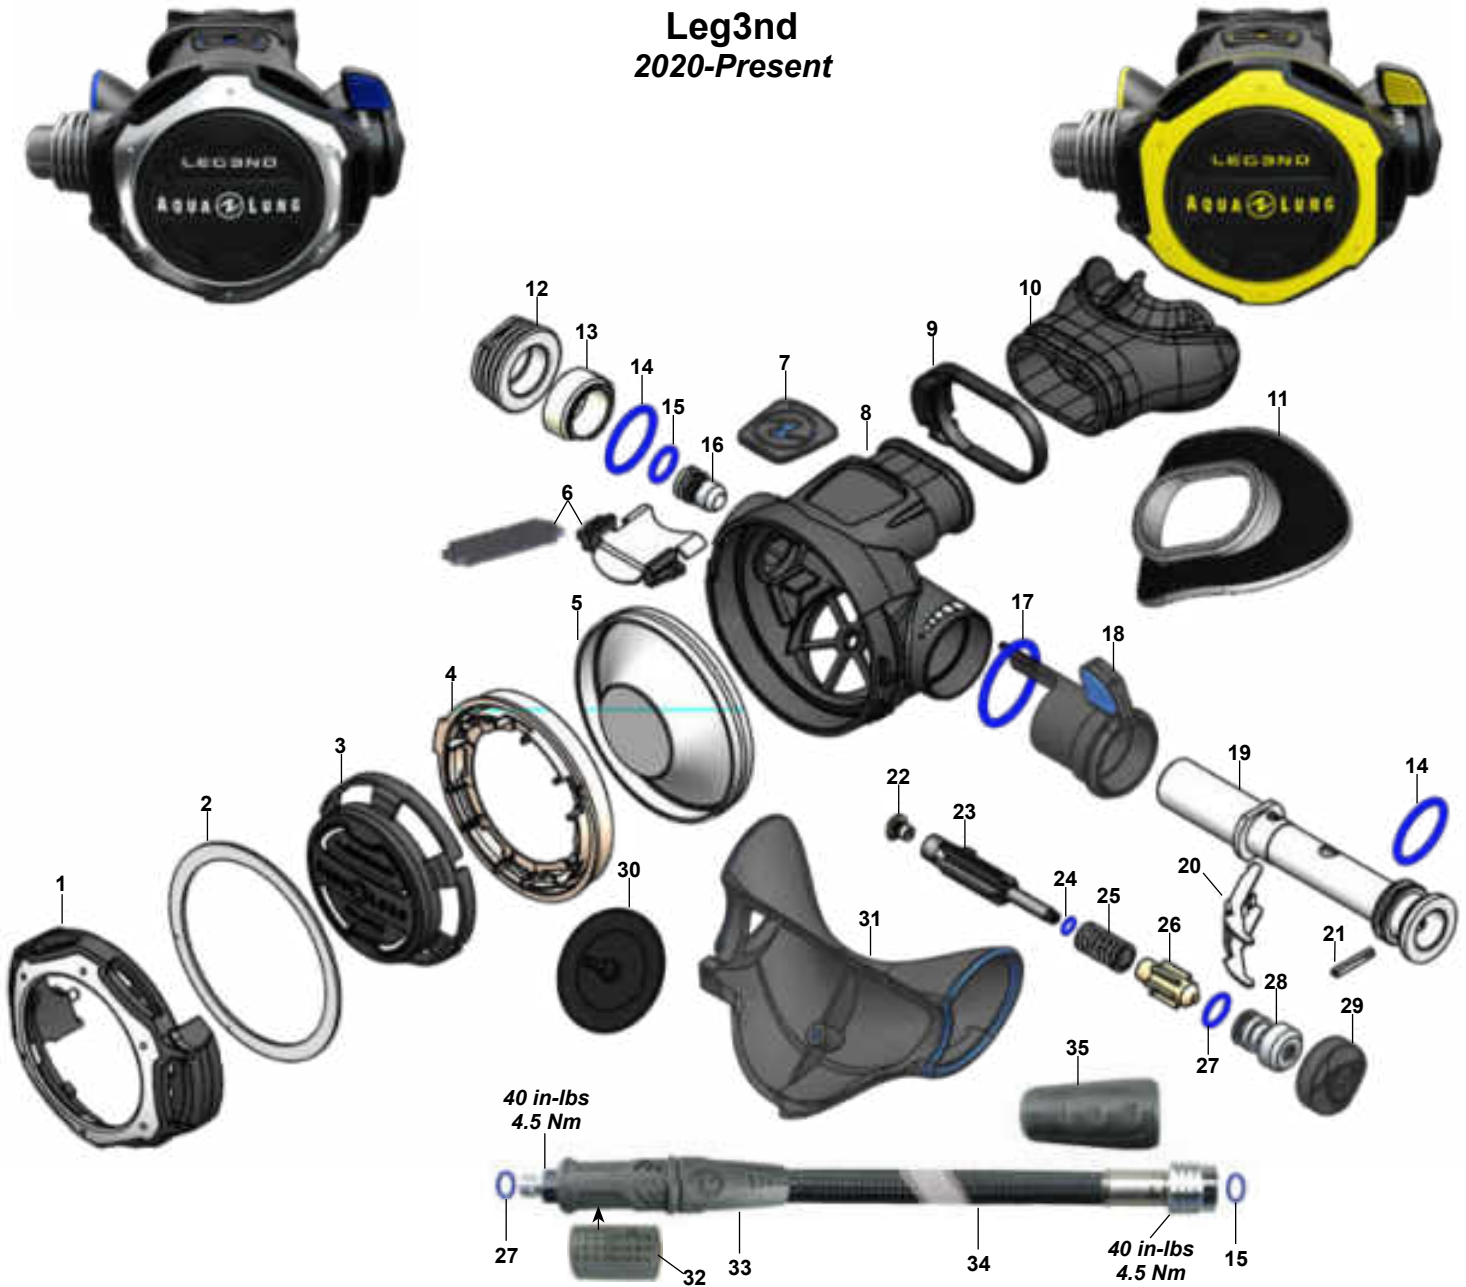

Leg3nd
2020-Present

KEY# PART# DESCRIPTION

----	RA121128	Overhaul Parts Kit
----	RS119002	Leg3nd Second Stage Only
1----	RG911280	Front Cover w/Locker, Steel
----	RG911281	Front Cover w/Locker, Yellow
2----	RG911272	Ring
3----	RG911286	Purge Cover, Leg3nd
----	RG911283	Purge Cover, Octopus, Yellow
4----	RG911959	Diaphragm Washer
5----	RG911960	Diaphragm
6----	RG911954	Baffle, Leg3nd
----	RG911661	Baffle, Octopus
7----	RG911267	Decal, Leg3nd
----	RG911268	Decal, Octopus
8----	RG911288	Case, Leg3nd
9----	RG911254	Mouthpiece, Clamp
10----	RG911251	Mouthpiece, ComfoBite
----	RG911253	Mouthpiece, Standard, Octopus
11----	RG911259	Lip Shield
12----	RG911942	Heat Exchanger
13----	RG911956	Spacer
14----	RG911844	O-ring (20 pk)
15----	RG911848	O-ring (20 pk)

KEY# PART# DESCRIPTION

16----	RG912233	Crown
17----	RG912232	O-ring (10 pk)
18----	RG911273	Venturi Lever, Leg3nd
----	RG911275	Venturi Lever, Octopus, Yellow
19----	RG911645	Valve Body
20----	RG912197	Lever
21----	RG912025	Pin
22----	RG912198	MP Seat
23----	RG912090	Shuttle Valve
24----	RG912234	O-ring (10 pk)
25----	RG912080	Spring
26----	RG912092	Counter-balance Chamber
27----	RG911842	O-ring (20 pk)
28----	RG911653	Adjustment Screw
29----	RG911964	Plug
30----	RG912196	Exhaust Valve
31----	RG911277	Exhaust Cover
----	RG911278	Exhaust Cover, Octopus, Yellow
32----	RG911617	Service Date Sleeve
33----	RG911584	Hose Protector, Black (for Braided hose)
34----	RH119117	MP Hose, Braided, 3/8"x 29", Blk,w/Protect (2)
----	RH119116	MP Hose, Braided, 3/8"x 39", Yel,w/Protect (2)
35----	RG911258	Hose Sleeve