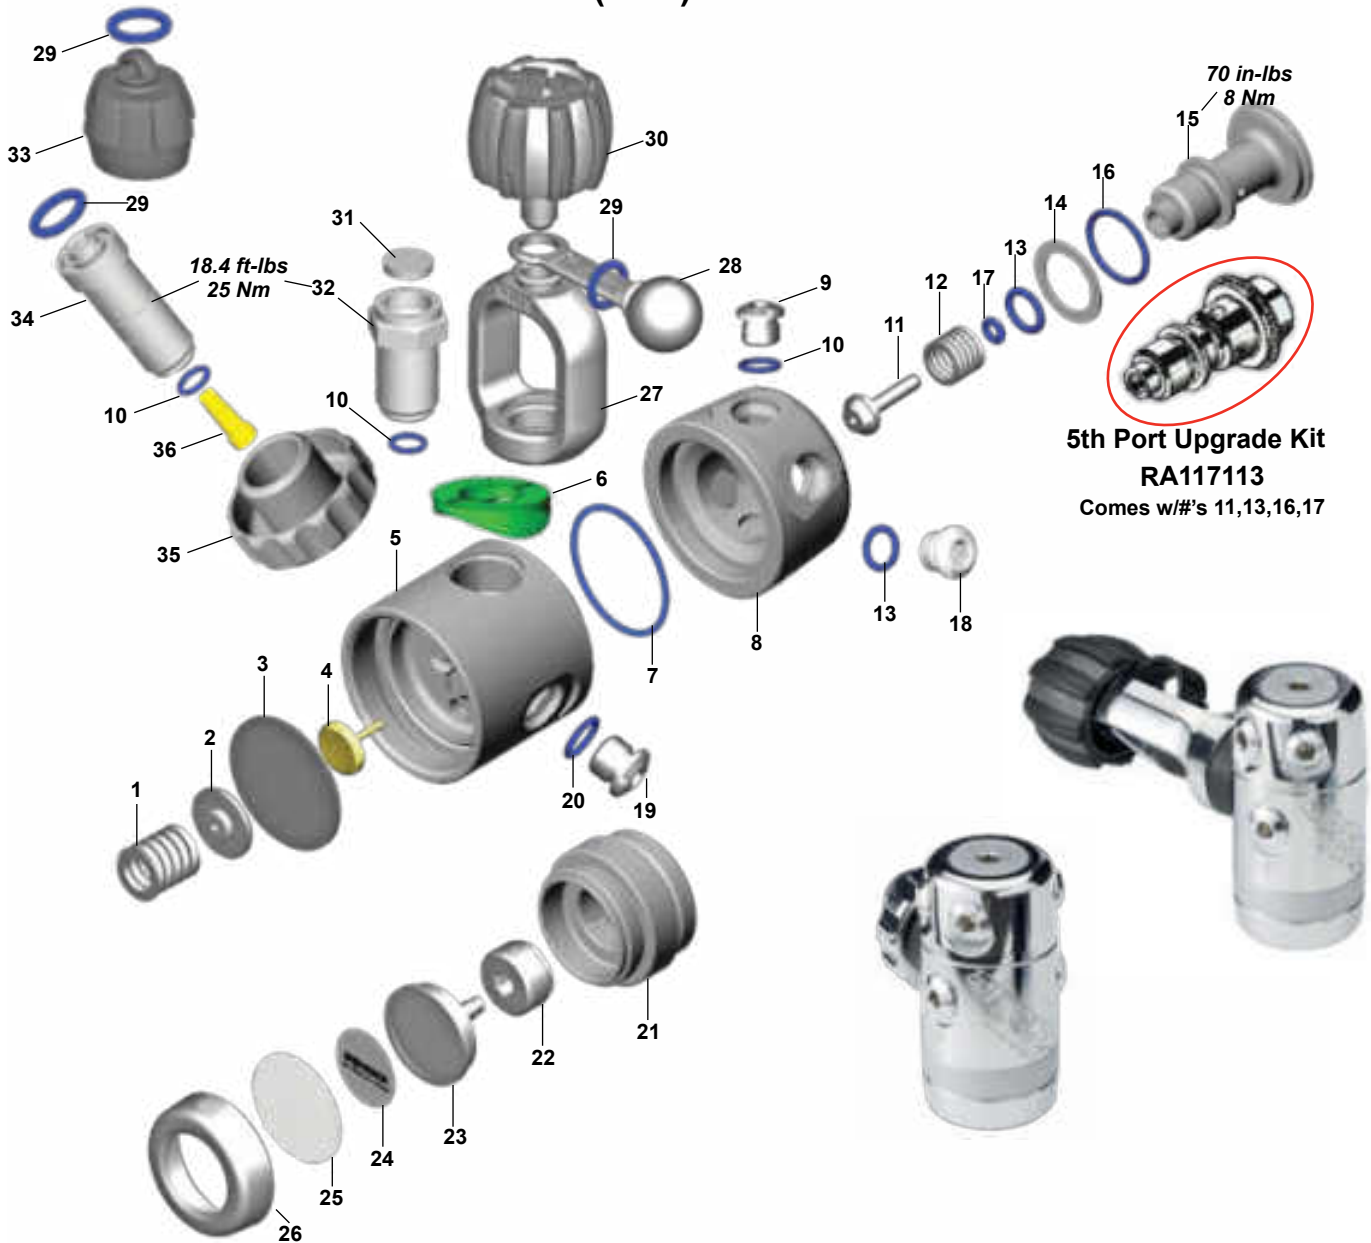

XTX50 (DST) 2006-Present

**5th Port Upgrade Kit
RA117113
Comes w/#'s 11,13,16,17**

KEY# PART# DESCRIPTION

-----	RT141114	Service Kit, Diaphragm First Stage
-----	RT129116	XTX50, First Stage only, w/Yoke
-----	RT129112	XTX50, First Stage only, w/DIN
-----	RA117113	5-Port Turret Upgrade Kit
-----	RA112112	Din Conversion Kit
1----	RG912271	Spring
2----	RG912362	Spring Carrier
3----	RG912062	Diaphragm
4----	RG912063	Valve Lifter
5----	RG912305	Body w/Lazer Graphic
6----	RG912053	Distance Piece
7----	RG912231	O-ring (10 pk)
8----	RG912106	Turret with 3/8" MP Port, XTX
-----	RG912306	Turret with 1/2" MP Port, ATX/TX
9----	RG912042	Blanking Plug 3/8"
10----	RG912229	O-ring (10 pk)
11----	RG912048	HP Valve
12----	RG912047	Spring
13----	RG912230	O-ring (10 pk)
14----	RG912046	Thrust Washer
15----	RG912307	Turret Retaining Bolt

KEY# PART# DESCRIPTION

16----	RG912232	O-ring (10 pk)
17----	RG912227	O-ring (10 pk)
18----	RG912072	Blanking Plug 1/2", ATX, TX
19----	RG912045	Blanking Plug 7/16"
20----	RG912453	O-ring (10 pk)
21----	RG912060	Diaphragm Clamp
22----	RG912061	Spring Adjuster
23----	RG912067	Hydrostatic Transmitter
24----	RG912347	Decal
25----	RG912065	Hydrostatic Diaphragm
26----	RG912068	Environmental End Cap
27----	RG912036	Yoke Clamp
28----	RG912038	Protective Cap
29----	RG912224	O-ring (10 pk)
30----	RG912417	Yoke Clamp Screw, Comolded
31----	RG912040	Filter, Porvair (Yoke)
-----	RA121117	Filter, Porvair (20pk)
32----	RG912041	Yoke Clamp Connector
33----	RG912127	Protective Cap DIN
34----	RG912057	Handwheel Connector
35----	RG912055	Handwheel 300 Bar
36----	RG912059	Conical Filter (DIN)

Part numbers in **BOLD ITALICS** indicate standard overhaul replacement part.