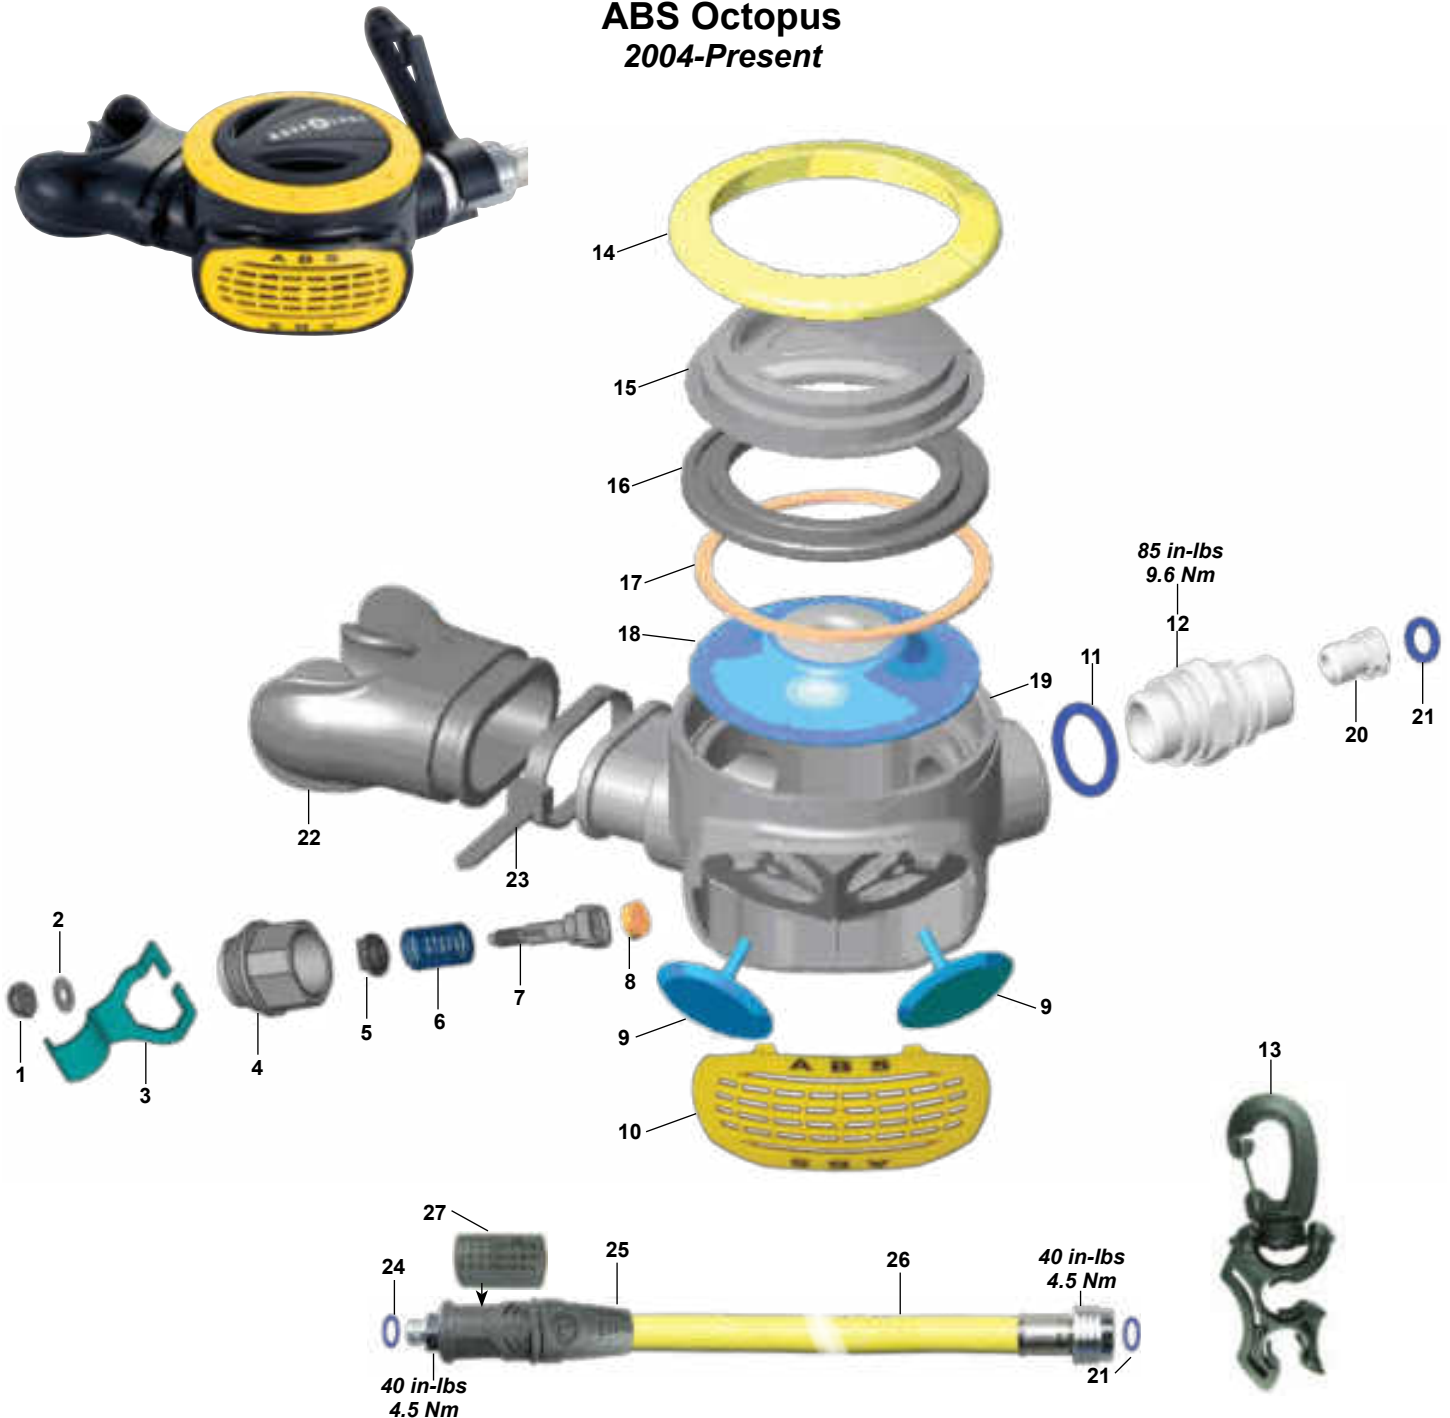

ABS Octopus 2004-Present

KEY#	PART#	DESCRIPTION

KEY#	PART#	DESCRIPTION

- ----- **RA121123** **Overhaul Parts Kit**
- **1**---- **RG911782** **Locknut**
- 2---- RG912176 Washer
- 3---- RG911344 Lever, ABS
- 4---- RG911342 Valve Body
- **5**---- **RG912207** **Poppet bearing**
- 6---- RG911492 Spring
- 7---- RG912174 Poppet
- **8**---- **RG911333** **MP Seat**
- 9---- RG912295 Exhaust Valves
- 10---- RG911341 Exhaust Grid, ABS
- **11**---- **RG911844** **O-ring (20 pk)**
- 12---- RG911418 Inlet Fitting
- 13---- TH141134 Hose Retaining Clip

- 14---- RG911339 Cover Ring, ABS
- 15---- RG911345 Purge Cover, ABS
- 16---- RG911340 Diaphragm Retainer
- 17---- RG911406 Diaphragm Washer
- 18---- RG911346 Diaphragm
- 19---- RG911343 Case, ABS
- 20---- RG911404 Crown/Adjustable Seat
- **21**---- **RG911848** **O-ring (20 pk)**
- 22---- RG911253 Mouthpiece, Octopus
- **23**---- **RG912279** **Clamp**
- **24**---- **RG911842** **O-ring (20 pk)**
- 25---- RG911255 Hose Protector, Black
- 26---- RH119112 MP Hose, Octo, Yel, 3/8"x39" w/Protector
- 27---- RG911617 Service Date Sleeve

Part numbers in **BOLD ITALICS** indicate standard overhaul replacement part