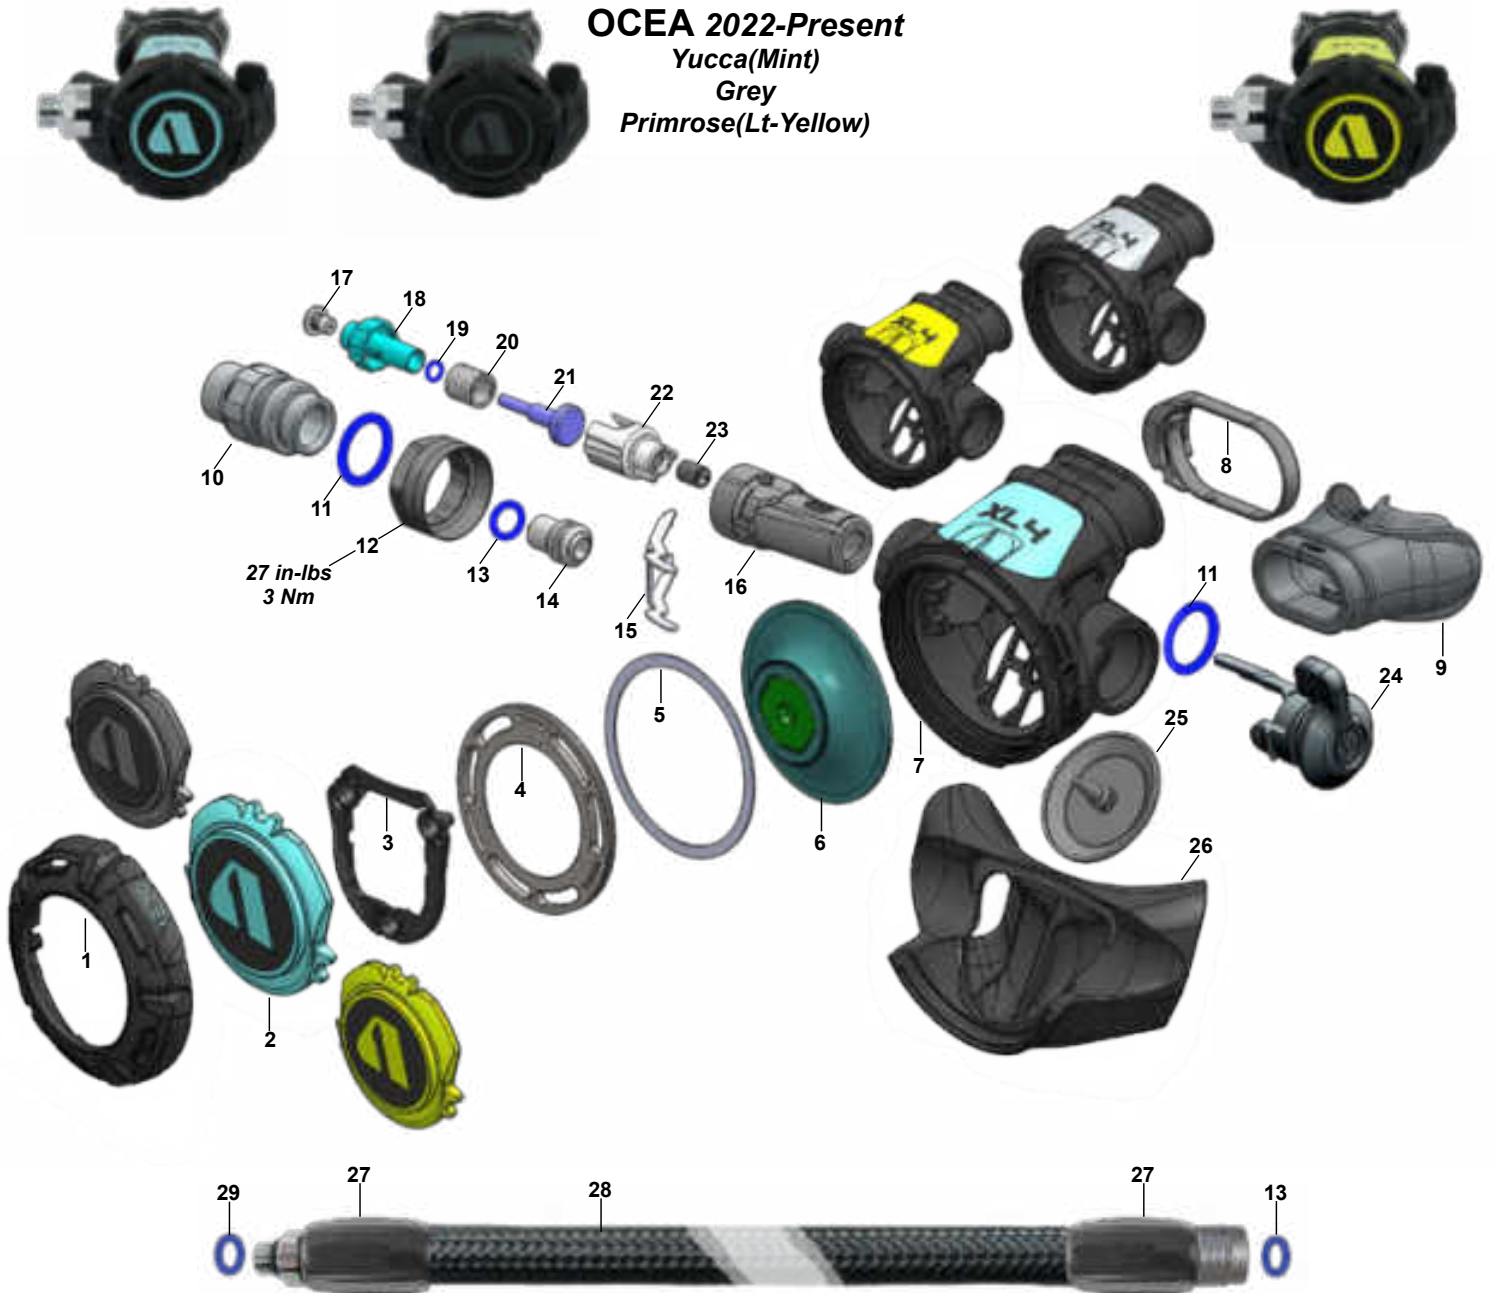

OCEA 2022-Present
Yucca(Mint)
Grey
Primrose(Lt-Yellow)

KEY#	PART#	DESCRIPTION	KEY#	PART#	DESCRIPTION
-----	RS135111	Universal Second Stage Service Kit	12 ----	RG912540	Inlet Shroud, Enviro
-----	RS118117	Ocea, Second Stage only, Mint(Yucca)	13 ----	RG912222	O-ring (10 pk)
-----	RS118118	Ocea, Second Stage only (Grey)	14 ----	RG912237	Seat
1 ----	RG912547	Purge Clamp Ring (Blk/Mint/Yucca)	15 ----	RG912281	Lever
-----	RG912545	Purge Clamp Ring (Blk/Grey)	16 ----	RG912522	XL4 Spindle Body
-----	RG912546	Purge Clamp Ring (Blk/Yellow/Primrose)	17 ----	RG912198	MP Seat, Silicone
2 ----	RG913557	Purge Button, Mint(Yucca)	18 ----	RG912112	Shuttle Valve
-----	RG912555	Purge Button (Grey)	19 ----	RG912235	O-ring (10 pk)
-----	RG912556	Purge Button (Ylw/Primrose Octo)	20 ----	RG912080	Spring
3 ----	RG912432	Purge Spring	21 ----	RG912342	Spring Carrier
4 ----	RG912160	Inner Locking Ring	22 ----	RG912429	Spindle Adjuster Sleeve
5 ----	RG912297	Friction Ring	23 ----	RG912296	Micro Adjuster Screw
6 ----	RG912238	Diaphragm	24 ----	RG912162	Venturi Lever
7 ----	RG912542	Case w/Ex-Valve, Mint(Yucca)	25 ----	RG912196	Exhaust Valve
-----	RG912543	Case w/Ex-Valve (Grey)	26 ----	RG912549	Exhaust Tee
-----	RG912544	Case w/Ex-Valve, Ylw(Primrose)	27 ----	RG912552	Hose Protector, Short, Mint(Yucca)
8 ----	RG911254	Mouthpiece Clamp (Black)	-----	RG912415	Hose Protector, Short, Grey
9 ----	RA117137	Mouthpiece (Black)	-----	RG912551	Hose Protector, Short, Lt-Yellow(Primrose)
-----	RG912456	Mouthpiece (Yellow)	28 ----	RH114292	Hose, Braided, 3/8"X30" Blk w/Short Yucca Hose Pros
10 ----	RG912539	Inlet Fitting, Enviro	-----	RH114293	Hose, Braided, 3/8"X30" Blk w/Short Grey Hose Pros
11 ----	RG912225	O-ring (10 pk)	-----	RH114294	Hose, Braided, 3/8"X36" Blk w/Short Primrose Hose Pros
			29 ----	RG912229	O-ring (10 pk)