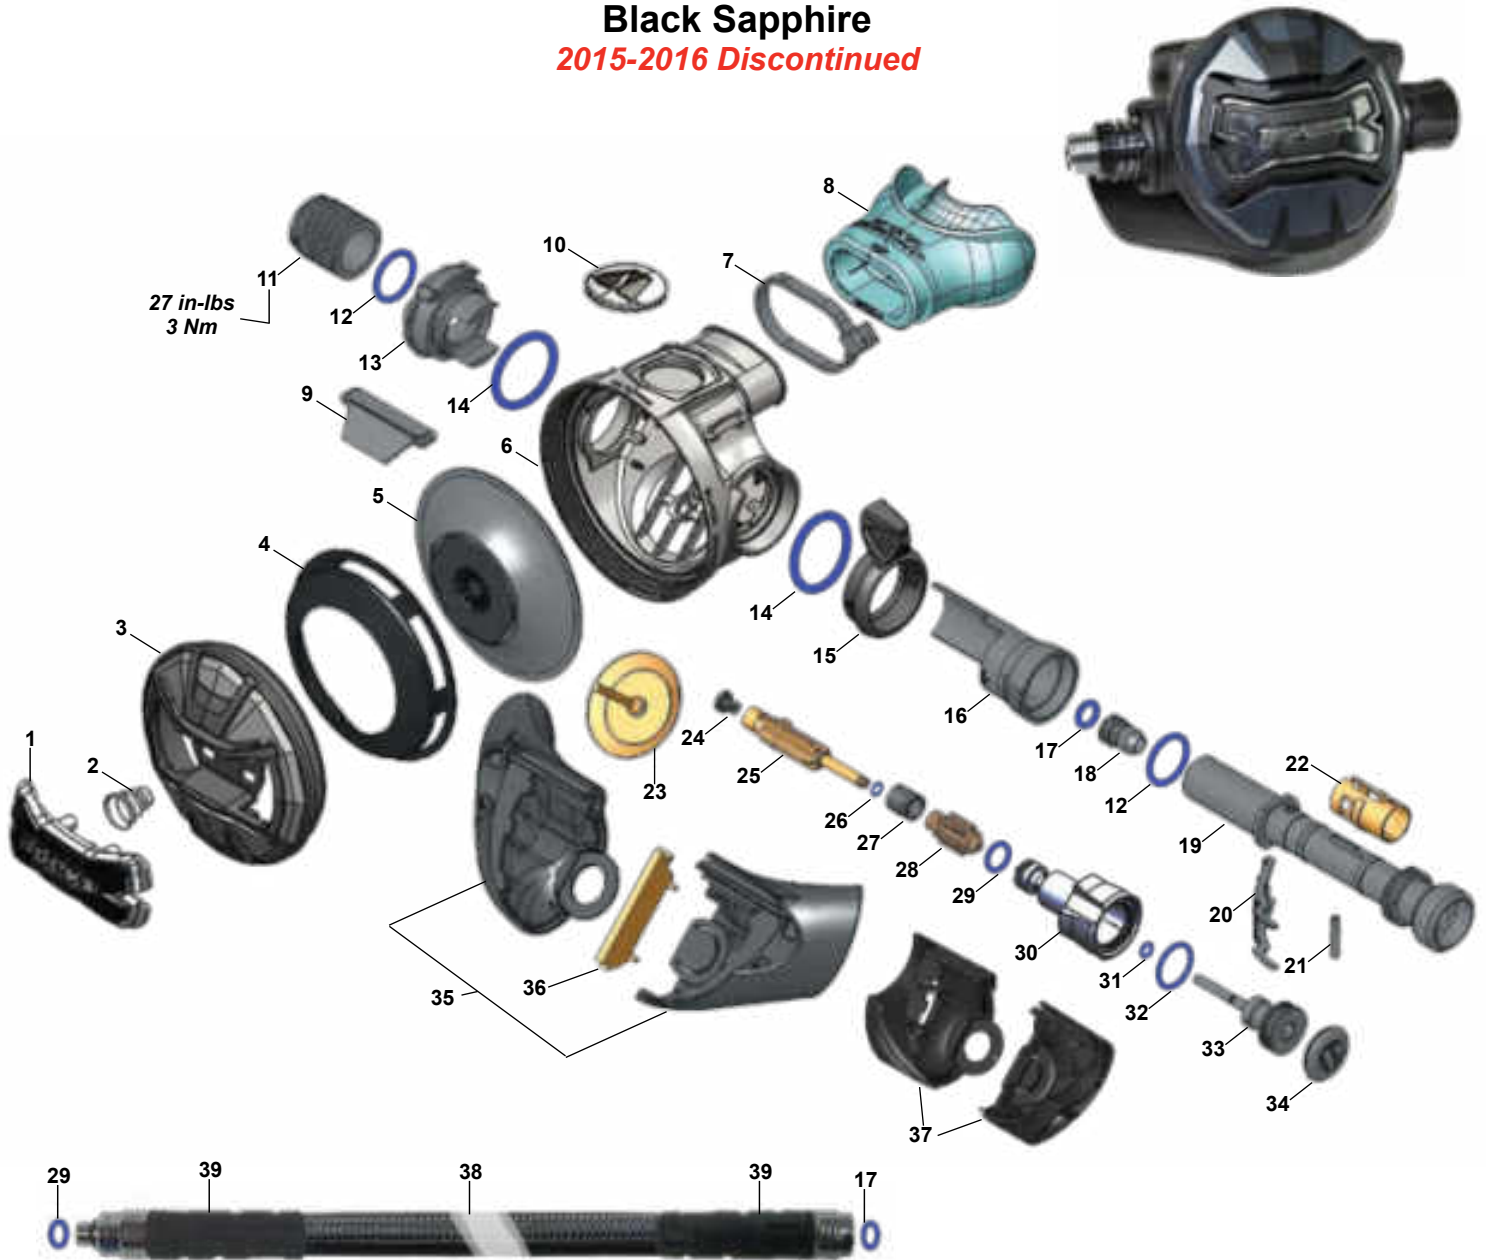

Black Sapphire
2015-2016 Discontinued

KEY# PART# DESCRIPTION

-----	RS135111	Universal Second Stage Service Kit
1----	RG912247	Purge Button w/Spring, Blk Sapphire
2----	RG912139	Spring
3----	RG912420	Case Cover, Blk Sapphire
4----	RG912384	Diaphragm Cover, Black
5----	RG912123	Diaphragm
6----	RG912338	Case
7----	RG912279	Mouthpiece Clamp
8----	RA117137	Comfobite Mouthpiece
9----	RG912091	Deflector
10----	RG912355	Decal
11----	RG912458	Heat Exchanger, PVD
12----	RG912225	O-ring (10 pk)
13----	RG912129	Blanking Piece
14----	RG912232	O-ring (10 pk)
15----	RG912148	Venturi Ring
16----	RG912390	Venturi Lever Body
17----	RG912222	O-ring (10 pk)
18----	RG912233	Seat
19----	RG912133	Valve Spindle, Chrome

KEY# PART# DESCRIPTION

20----	RG912281	Lever
21----	RG912025	Spring Pin
22----	RG912392	Spindle Collar
23----	RG912196	Exhaust Valve
24----	RG912198	MP Seat, Silicone
25----	RG912090	Shuttle Valve
26----	RG912234	O-ring (10 pk)
27----	RG912080	Spring
28----	RG912092	Counter-Balance Cylinder
29----	RG912229	O-ring (10 pk)
30----	RG912337	Adjusting Screw
31----	RG912235	O-ring (10 pk)
32----	RG912223	O-ring (10 pk)
33----	RG912151	Spring Adjuster
34----	RG911873	Plug
35----	RA117144	Large Exhaust Tee, Set
36----	RG912140	Exhaust Rib
37----	RA117143	Small Exhaust Tee, Set
38----	RH114135	Hose, Braided Double Swivel 3/8" X 30"
39----	RG912360	Hose Protector, Black (for Swivel Flex Hose)

Part numbers in **BOLD ITALICS** indicate standard overhaul replacement part.